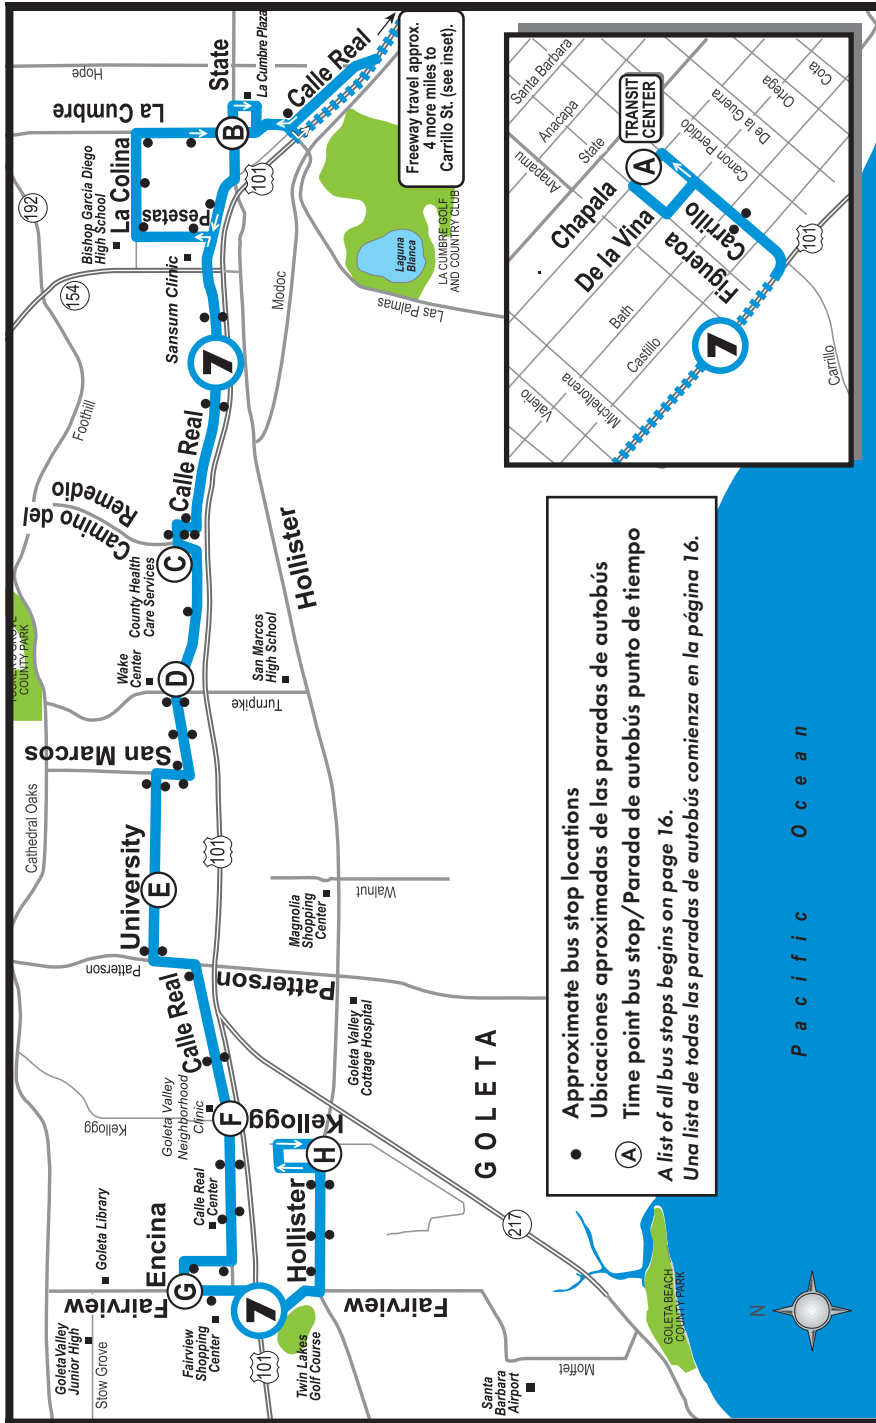

7

GOLETA OLD TOWN

Transit Center • La Cumbre • County Health • Fairview • Goleta Old Town

GOLETA OLD TOWN

Transit Center • La Cumbre • County Health • Fairview • Goleta Old Town

7

From Downtown Santa Barbara to Goleta Old Town

⇐ P.M. A.M. ⇐

e = End of the line. Termina la línea.

L = Note delay before departure time. Indica una breve espera antes de la hora de salida.

Line 7 continued on next page.

GOLETA OLD TOWN

Transit Center • La Cumbre • County Health • Fairview • Goleta Old Town

⇄ A.M. P.M. ⇄

e = End of the line. Termina la línea.

GOLETA OLD TOWN

Transit Center • La Cumbre • County Health • Fairview • Goleta Old Town

7

From Goleta Old Town to Downtown Santa Barbara

	Hollister & Kellogg (H) ▶	Encina & Fairview (G) ▶	Calle Real & Kellogg (F) ▶	University & Ribera (E) ▶	Calle Real & Turnpike (D) ▶	County Health (C) ▶	State & La Cumbre (B) ▶	TRANSIT CENTER (A)
MONDAY - FRIDAY								
⇐ P.M.	12:22	12:37	12:41	12:45	12:49	12:52	1:05	1:30
	12:52	1:07	1:11	1:15	1:19	1:22	1:35	2:00
	1:22	1:37	1:41	1:45	1:49	1:52	2:05	2:30
	1:52	2:07	2:11	2:15	2:19	2:22	2:35	3:00
	2:22	2:37	2:41	2:45	2:49	2:52	3:05	3:30
	2:52	3:07	3:11	3:15	3:19	3:22	3:35	4:00
	3:22	3:37	3:41	3:45	3:49	3:52	4:05	4:30
	3:52	4:07	4:11	4:15	4:19	4:22	4:35	5:00
	4:22	4:37	4:41	4:45	4:49	4:52	5:05	5:30
	4:52	5:07	5:11	5:15	5:19	5:22	5:35	6:00
	5:22	5:37	5:41	5:45	5:49	5:52	6:05	6:30
	6:02	6:17	6:21	6:25	6:29	6:32	6:45	7:10
7:07	7:22	7:26	7:30	7:34	7:37	7:50	8:15	
....	9:30	9:43	10:00	
SATURDAY & SUNDAY								
⇐ P.M. A.M. ⇐	7:37	7:52	7:56	8:00	8:04	8:07	8:20	8:45
	8:37	8:52	8:56	9:00	9:04	9:07	9:20	9:45
	9:37	9:52	9:56	10:00	10:04	10:07	10:20	10:45
	10:37	10:52	10:56	11:00	11:04	11:07	11:20	11:45
	11:37	11:52	11:56	12:00	12:04	12:07	12:20	12:45
	12:37	12:52	12:56	1:00	1:04	1:07	1:20	1:45
	1:37	1:52	1:56	2:00	2:04	2:07	2:20	2:45
	2:37	2:52	2:56	3:00	3:04	3:07	3:20	3:45
	3:37	3:52	3:56	4:00	4:04	4:07	4:20	4:45
	4:37	4:52	4:56	5:00	5:04	5:07	5:20	5:45
5:37	5:52	5:56	6:00	6:04	6:07	6:20	6:45	