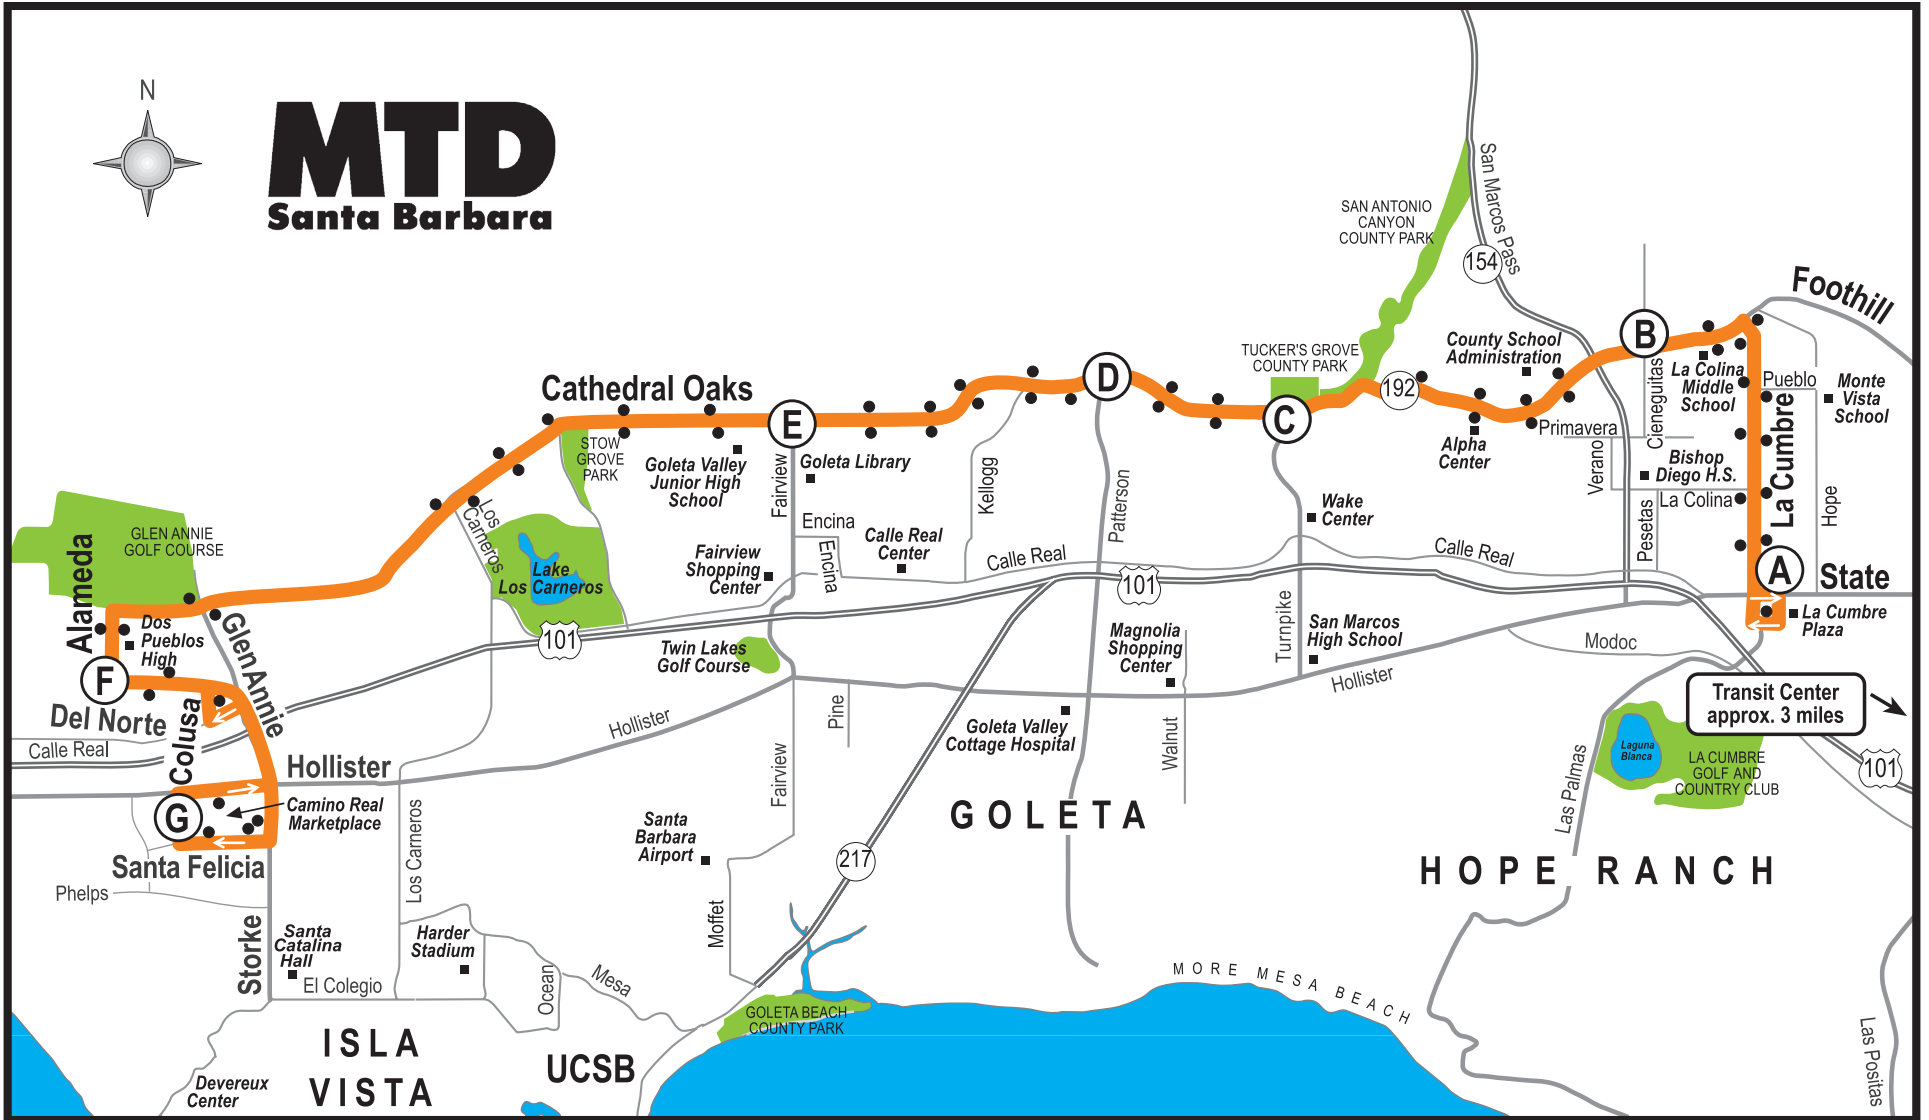

MTD

Santa Barbara

Transit Center
approx. 3 miles