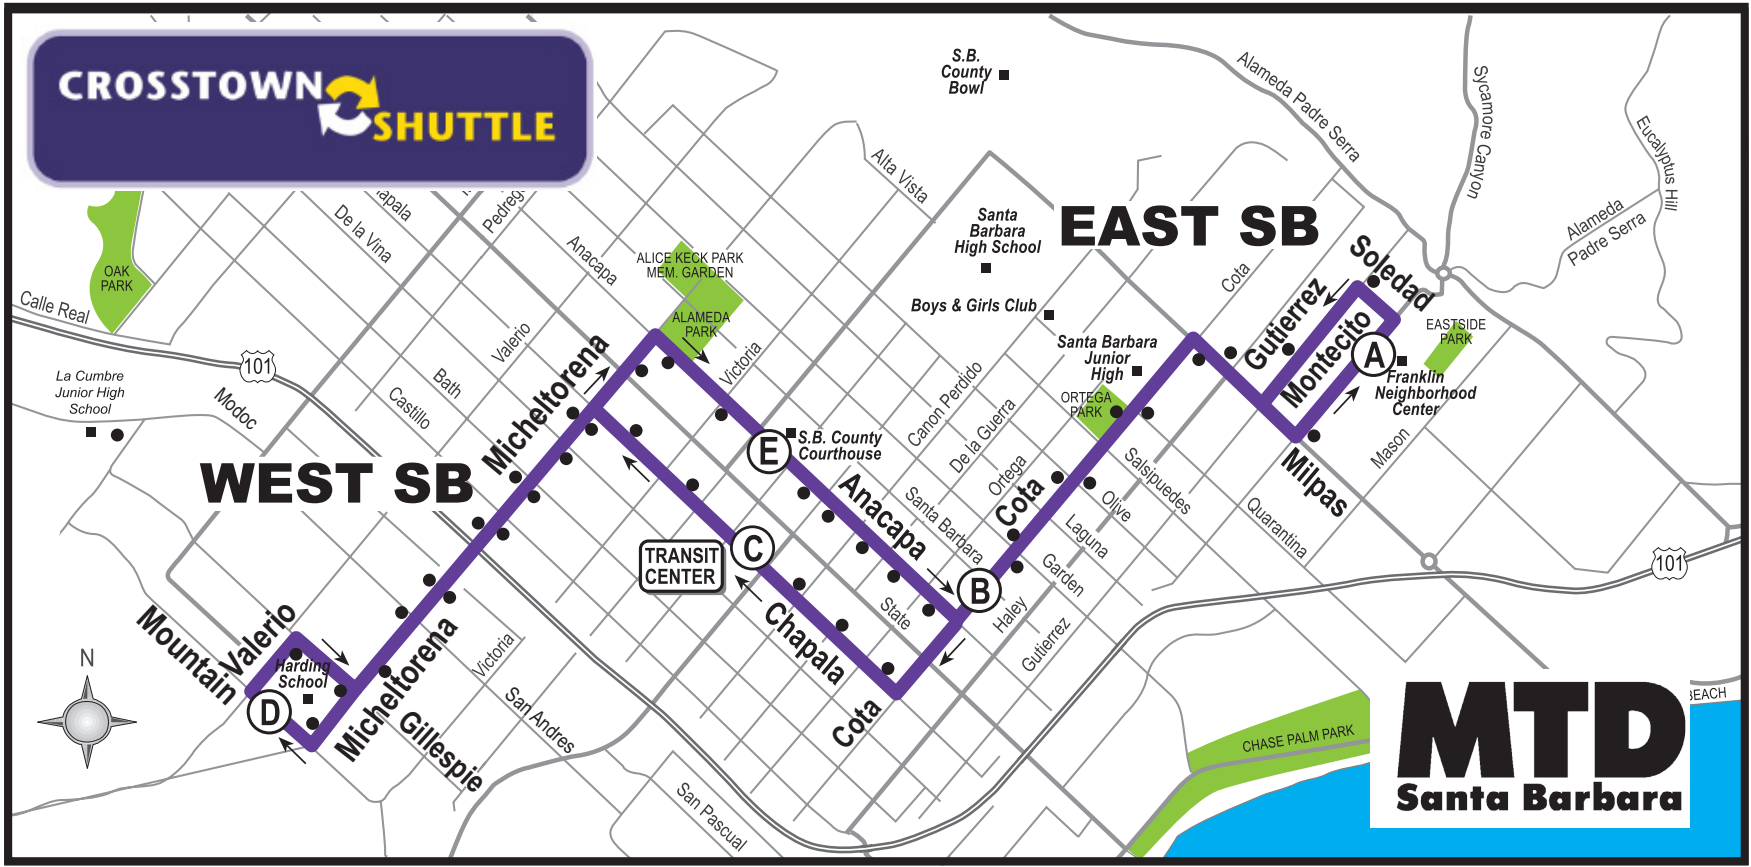

CROSTOWN SHUTTLE

MTD BEACH
Santa Barbara