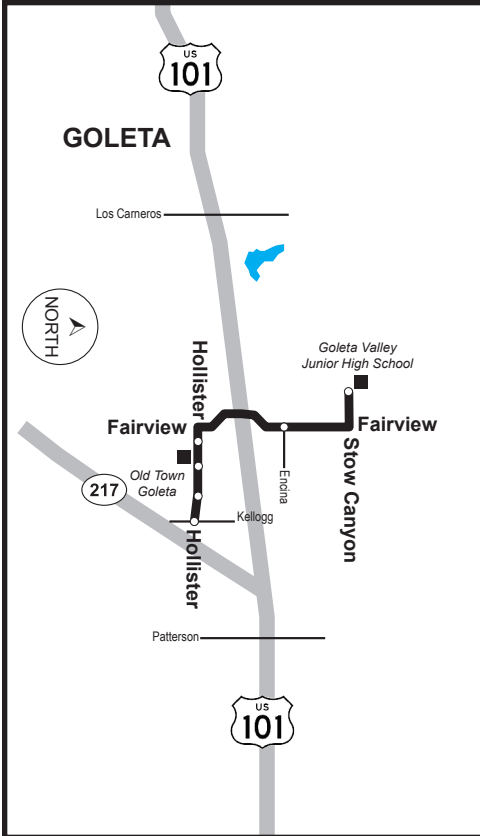

# 2610 Goleta Valley Jr. High

Old Town Goleta

AM

## Line 2610 Bus Stops

- Hollister                      Kellogg
- Hollister                        Wendy's
- Hollister                        Nectarine
- Hollister                        Orange
- Fairview                        Encina
- Stow Canyon                GVJHS