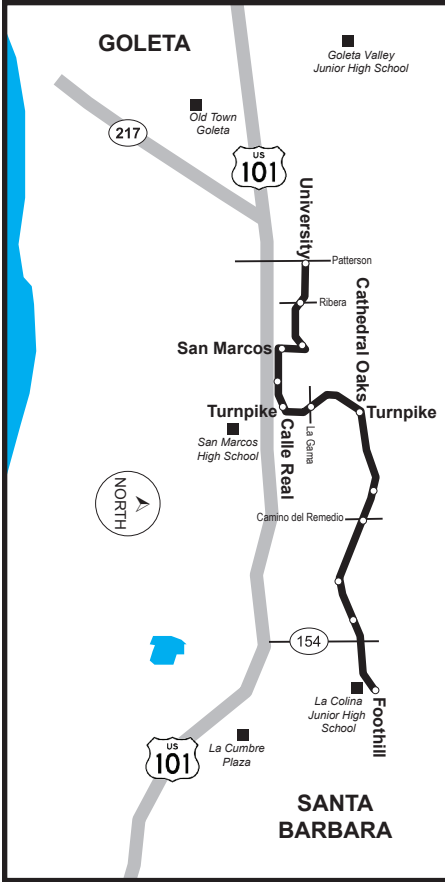

2420 La Colina Jr. High

University

AM

Line 2420 Bus Stops

- University   Patterson
- University   Ribera
- University   San Marcos
- San Marcos   Calle Real
- Calle Real   Pebble Hill
- Calle Real   Turnpike
- Turnpike   La Gama
- Cathedral Oaks   Turnpike
- Cathedral Oaks   Camino del Remedio
- Cathedral Oaks   El Sueno
- Cathedral Oaks   Rancho SB MHP
- Cathedral Oaks   Via Chaparral
- Foothill   La Colina JHS

University & Patterson

Calle Real & Turnpike

La Colina Jr. High School

8:00

8:05

8:12

Late Start Thursday

9:00

9:05

9:12

Underlined stops are time points. Wheelchair accessible stops are marked with a bullet (•)

Las paradas subrayadas son puntos de referencia.

Las paradas con acceso a silla de ruedas están marcadas con un punto (•)