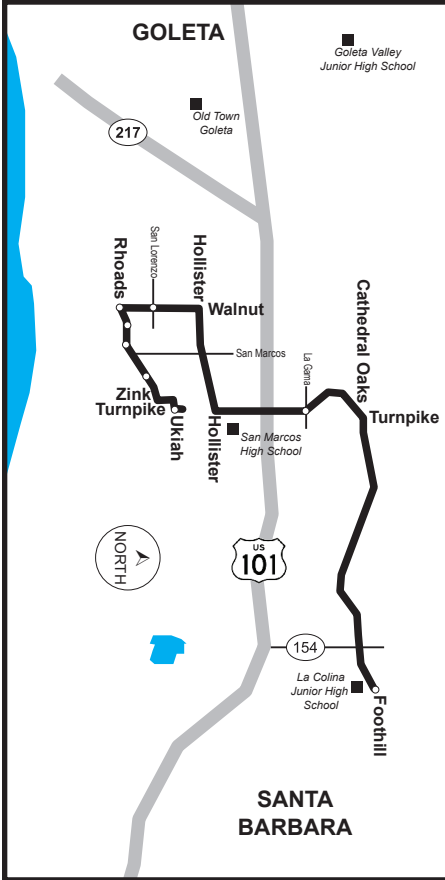

2410 La Colina Jr. High

Rhoads/Walnut

AM

Line 2410 Bus Stops

- Turnpike
 - Rhoads
 - Rhoads
 - Walnut
 - Walnut
 - Turnpike
 - Foothill
- Ukiah
 - Ripley
 - San Marcos Road
 - La Roda
 - Rhoads
 - San Lorenzo
 - La Gama
 - La Colina (LCJHS)

Turnpike & Ukiah

7:45

Rhoads & Ripley

7:47

Turnpike &
La Gama

7:55

La Colina Jr. High
School

8:10

2410 La Colina Jr. High

Rhoads/Walnut

PM

Line 2410 Bus Stops

- Foothill
- Turnpike
- Rhoads
- Rhoads
- Rhoads
- Walnut
- Walnut
- La Colina (LCJHS)
- Ukiah
- Ripley
- San Marcos Road
- La Roda
- Rhoads
- San Lorenzo

2430 La Colina Jr. High

Hollister Avenue

PM

Line 2430 Bus Stops

- Foothill
 - State
 - State
 - Hollister
 - Hollister
 - Hollister
 - Hollister
 - Hollister
 - Hollister
 - Hollister
 - Hollister
 - Hollister
 - Hollister
- La Colina JHS
 - La Cumbre
 - Hwy 154
 - Nogal
 - Auhay East
 - Sport Center
 - San Antonio
 - Puente
 - Turnpike
 - San Marcos Rd
 - Walnut
 - Lassen