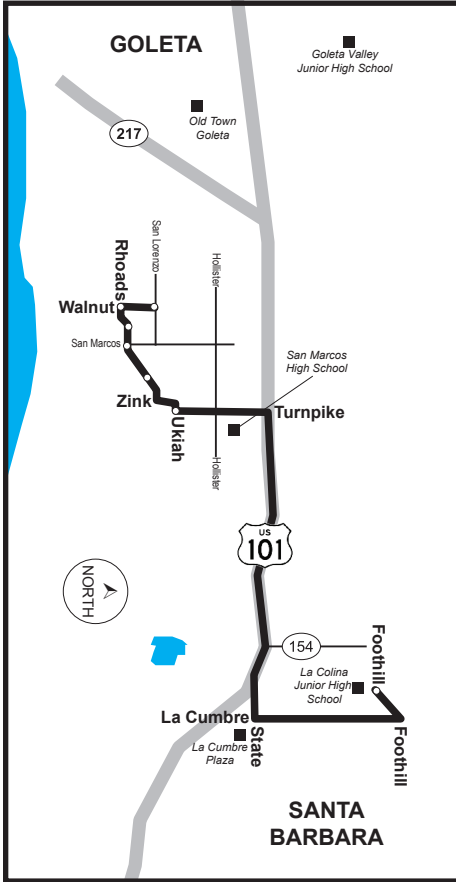

2410 La Colina Jr. High

Rhoads/Walnut

AM

Line 2410 Bus Stops

- Turnpike
 - Rhoads
 - Rhoads
 - Walnut
 - Walnut
 - Turnpike
 - Foothill
- Ukiah
 - Ripley
 - San Marcos Road
 - La Roda
 - Rhoads
 - San Lorenzo
 - La Gama
 - La Colina (LCJHS)

Turnpike & Ukiah

7:45

Rhoads & Ripley

7:47

Turnpike &
La Gama

7:55

La Colina Jr. High
School

8:10

2410 La Colina Jr. High

Rhoads/Walnut

PM

Line 2410 Bus Stops

- Foothill
- Turnpike
- Rhoads
- Rhoads
- Rhoads
- Walnut
- Walnut
- La Colina (LCJHS)
- Ukiah
- Ripley
- San Marcos Road
- La Roda
- Rhoads
- San Lorenzo

2430 La Colina Jr. High

Hollister Avenue

PM

Line 2430 Bus Stops

- Foothill
 - State
 - State
 - Hollister
 - Hollister
 - Hollister
 - Hollister
 - Hollister
 - Hollister
 - Hollister
 - Hollister
 - Hollister
 - Hollister
- La Colina JHS
 - La Cumbre
 - Hwy 154
 - Nogal
 - Auhay East
 - Sport Center
 - San Antonio
 - Puente
 - Turnpike
 - San Marcos Rd
 - Walnut
 - Lassen