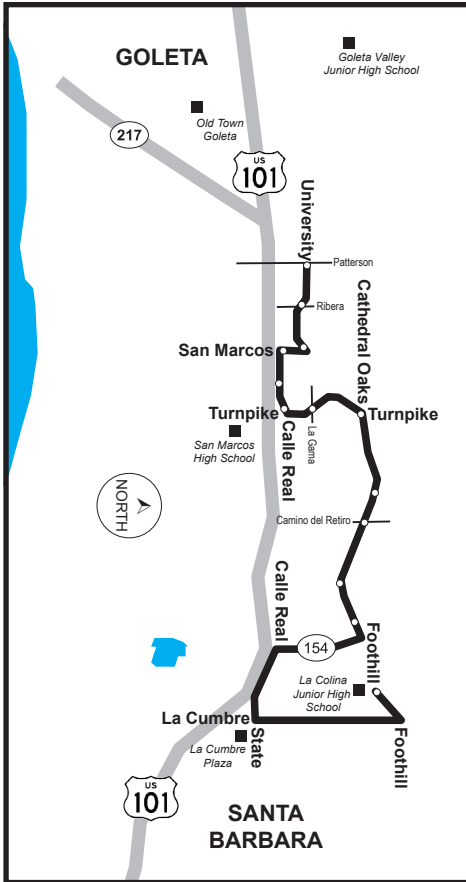

2410 La Colina Jr. High

Rhoads/Walnut

AM

Line 2410 Bus Stops

- Turnpike
 - Rhoads
 - Rhoads
 - Walnut
 - Walnut
 - Turnpike
 - Foothill
- Ukiah
 - Ripley
 - San Marcos Road
 - La Roda
 - Rhoads
 - San Lorenzo
 - La Gama
 - La Colina (LCJHS)

2410 La Colina Jr. High

Rhoads/Walnut

PM

Line 2410 Bus Stops

- Foothill
- Turnpike
- Rhoads
- Rhoads
- Rhoads
- Walnut
- Walnut
- La Colina (LCJHS)
- Ukiah
- Ripley
- San Marcos Road
- La Roda
- Rhoads
- San Lorenzo

2420 La Colina Jr. High

University

PM

Line 2420 Bus Stops

- Foothill La Colina JHS
- Cathedral Oaks Via Chaparral
- Cathedral Oaks El Sueno
- Cathedral Oaks Camino del Retiro
- Cathedral Oaks Camino del Rio
- Turnpike Cathedral Oaks
- Turnpike La Gama
- Calle Real Turnpike
- Calle Real Pebble Hill
- San Marcos Calle Real
- University San Marcos
- University Ribera
- University Patterson

Las paradas subrayadas son puntos de referencia.

Las paradas con acceso a silla de ruedas están marcadas con un punto (•)

Additional Bus Service to/from La Colina Junior High School

Line #	Areas Served	Scheduled Times (Mon. - Fri.)
3	State & La Cumbre, Las Positas, Cottage Hosp <i>(Use bus stop at Foothill & Cieneguitas.)</i>	
	AM Arrivals	7:45, 8:15, 8:45, 9:15
	PM Departures	2:45, 3:15, 3:45, 4:15
10	State & La Cumbre	
	AM Arrivals	6:57, 8:07
	PM Departures	2:51, 3:59
10	Fairview, Patterson, Turnpike, Cathedral Oaks	
	AM Arrivals	6:54, 7:49, 8:59
	PM Departures	3:07, 4:12