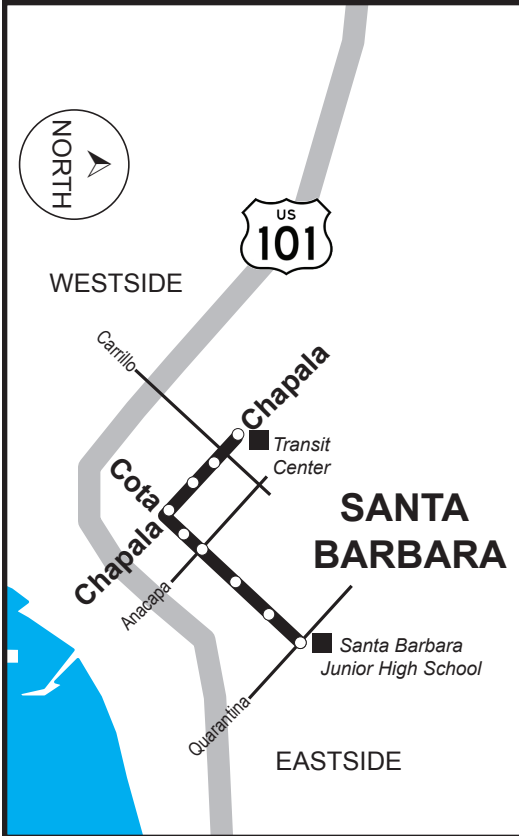

2110 Santa Barbara Jr. High

Transit Center

PM ONLY

Line 2110 Bus Stops

- Cota Quarantina (SBJHS)
- Cota Olive
- Cota Garden
- Cota Anacapa
- Cota State
- Chapala Cota
- Chapala De la Guerra
- Chapala Canon Perdido
- Transit Center

Additional Bus Service to/from Santa Barbara Junior High School

Line #	Areas Served	Scheduled Times (Mon. - Fri.)
2	Transit Center, Anapamu St, Milpas St	
	AM Arrivals	7:47, 7:57, 8:07, 8:17, 8:27, 8:37
	PM Departures	2:32, 2:47, 3:02, 3:12, 3:22, 3:32
2	Salinas St, Voluntario & Milpas St	
	AM Arrivals	7:43, 7:53, 8:03, 8:13, 8:23, 8:33, 8:43
	PM Departures	2:35, 2:45, 2:55, 3:05, 3:15, 3:25
14	Transit Center, Garden St, De La Guerra St	
	AM Arrivals	7:55, 8:55
	PM Departures	2:46, 3:44, 4:44
14	Montecito, Coast Village Rd, Milpas St	
	AM Arrivals	8:00 8:45
	PM Departures	2:52, 3:52
20	Carpinteria, Summerland, Coast Village Rd	
	AM Arrivals on Gutierrez	7:36, 8:26, 9:06
	PM Departures on Haley	1:20, 2:00, 2:45, 3:25
20	Transit Center, Anacapa St, Haley/Gutierrez St	
	AM Arrivals on Haley	7:53, 8:08, 8:53, 9:23
	PM Departures on Gutierrez	2:11, 2:51, 3:31
37	Westside, Transit Center	
	AM Arrivals	7:42, 8:00, 8:19, 8:37, 8:55, 9:14
	PM Departures	2:30, 2:48, 3:06, 3:25, 3:43
37	Eastside	
	AM Arrivals	7:24, 7:43, 8:01, 8:19, 8:38, 8:56
	PM Departures	2:29, 3:06, 3:24, 3:42

37 = Crosstown Shuttle