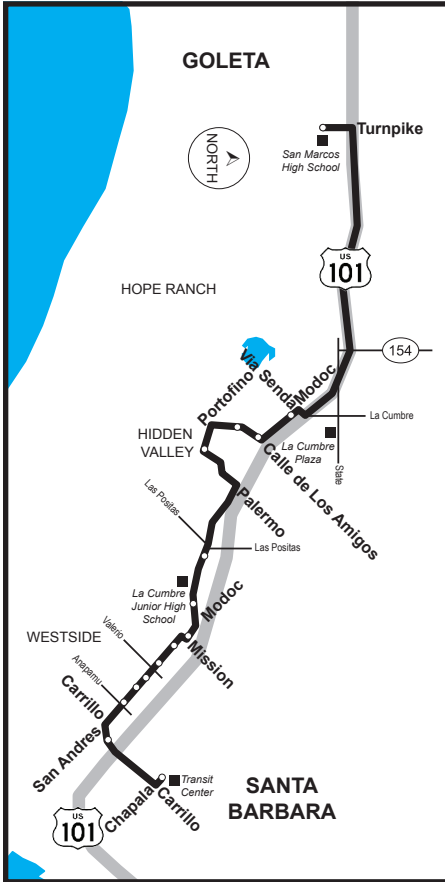

2530 San Marcos High School

Westside

PM

Line 2530 Bus Stops

- Turnpike SMHS
- Modoc La Cumbre CC
- Calle de Los Amigos* Cinco Amigos
- Calle de Los Amigos* Senda Verde
- Palermo* Portofino
- Modoc Palermo
- Modoc Hacienda
- Modoc Portesuello
- Modoc Mission
- San Andres Pedregosa
- San Andres Valerio
- San Andres Micheltorena
- San Andres Sola
- San Andres Anapamu
- Carrillo San Pascual
- Carrillo Bath
- Transit Center

* Stops by request only

San Marcos High School Minimum Days:

- September 14, 2016
- October 21, 2016
- January 20, 2017
- February 8, 2017
- March 24, 2017
- June 8, 2017

San Marcos High School

3:20

Minimum Day

12:05

Modoc & Palmero

3:29

12:14

Carrillo & San Pascual

3:40

12:25

Transit Center

3:45

12:30

Underlined stops are time points. Wheelchair accessible stops are marked with a bullet (•)

Las paradas subrayadas son puntos de referencia.

Las paradas con acceso a silla de ruedas están marcadas con un punto (•)