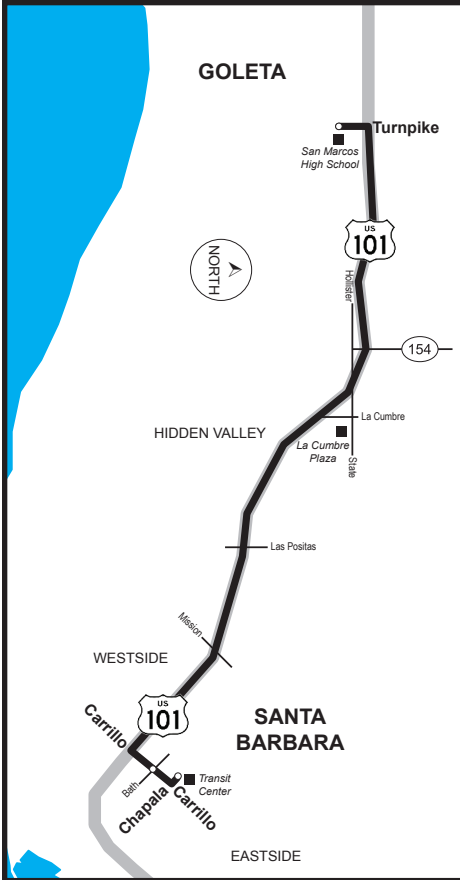

2520 San Marcos High School

Transit Center

PM

Line 2520 Bus Stops

- Turnpike   SMHS
- Carrillo   Bath
- Transit Center

San Marcos High School Minimum Days:

- September 14, 2016
- October 21, 2016
- January 20, 2017
- February 8, 2017
- March 24, 2017
- June 8, 2017

San Marcos High School

3:20

Transit Center

3:40

Minimum Day

12:05

12:25

Underlined stops are time points. Wheelchair accessible stops are marked with a bullet (•)

Las paradas subrayadas son puntos de referencia.

Las paradas con acceso a silla de ruedas están marcadas con un punto (•)