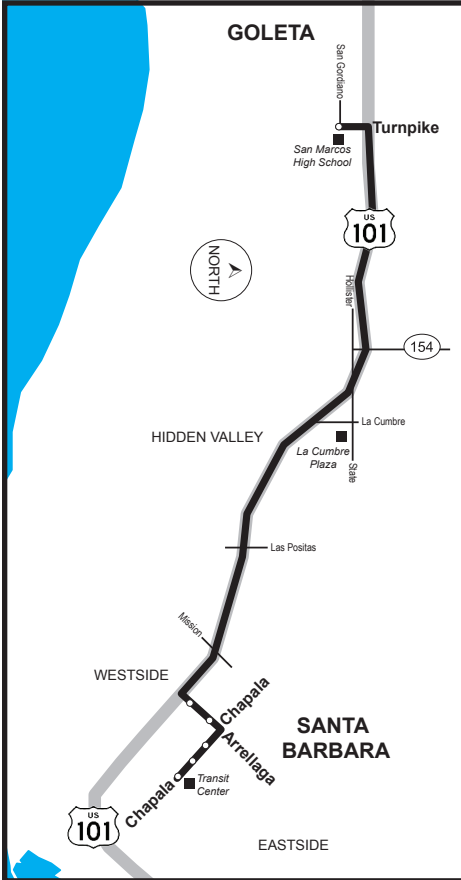

2510 San Marcos High School

Westside

AM

Line 2510 Bus Stops

- | | |
|----------------------|------------------------|
| <u>Rancheria</u> | <u>Gutierrez</u> |
| • Coronel | Wentworth |
| • San Pascual | Ortega |
| • <u>San Pascual</u> | <u>Canon Perdido</u> |
| • San Andres | Anapamu |
| • San Andres | Sola |
| • San Andres | Micheltorena |
| • <u>San Andres</u> | <u>Valerio</u> |
| • San Andres | Pedregosa |
| • State | Hwy 154 |
| Hollister | Nogal |
| Hollister | Auhay East |
| • Hollister | Sport Center |
| • Hollister | San Antonio |
| • Hollister | Puente |
| • <u>Hollister</u> | <u>Turnpike (SMHS)</u> |

2520 San Marcos High School

Transit Center

AM

Line 2520 Bus Stops

- Transit Center Express Zone
- Chapala Anapamu
- Chapala Sola
- Arrellaga De la Vina
- Arrellaga Castillo
- Turnpike SMHS

Transit Center

San Marcos High School