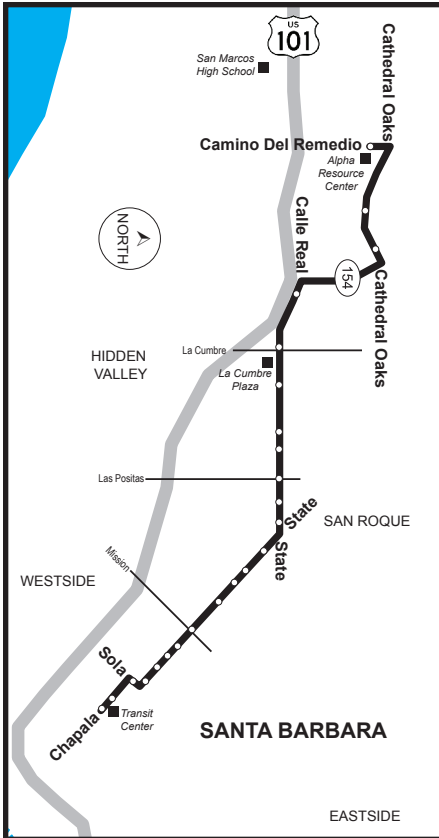

2010 Alpha Resource Center

Transit Center

AM ONLY

Line 101 Bus Stops

- Transit Center
- Chapala Anapamu
- Sola Chapala
- State Sola
- State Arrellaga
- State Valerio
- State Islay
- State Mission
- State Pueblo
- State Quinto
- State Constance
- State Alamar
- State Calle Laureles
- State Calle Palo Colorado
- State San Roque
- State Broadmoor
- State Ontare
- State Hope
- State La Cumbre
- Calle Real Pesetas
- Cathedral Oaks Via Chaparral
- Alpha Resource Center

Transit Center	State & Mission	State & San Roque	State & La Cumbre	Alpha Resource Center
8:37	8:42	8:47	8:52	9:02

Underlined stops are time points. Wheelchair accessible stops are marked with a bullet (•)

Las paradas subrayadas son puntos de referencia.

Las paradas con acceso a silla de ruedas están marcadas con un punto (•)

Additional Bus Service to/from Alpha Resource Center

Line #	Area Served	Pick-Up & Drop-Off Location	Scheduled Times (Mon-Fri)
10	La Cumbre		
	AM Arrivals	Camino del Remedio	6:59, 8:09
	PM Departures	Camino del Remedio	2:48, 3:56, 4:09
10	Camino Real Marketplace		
	AM Arrivals	Camino del Remedio	6:51, 7:46, 9:02
	PM Departures	Camino del Remedio	3:16, 4:31, 5:44