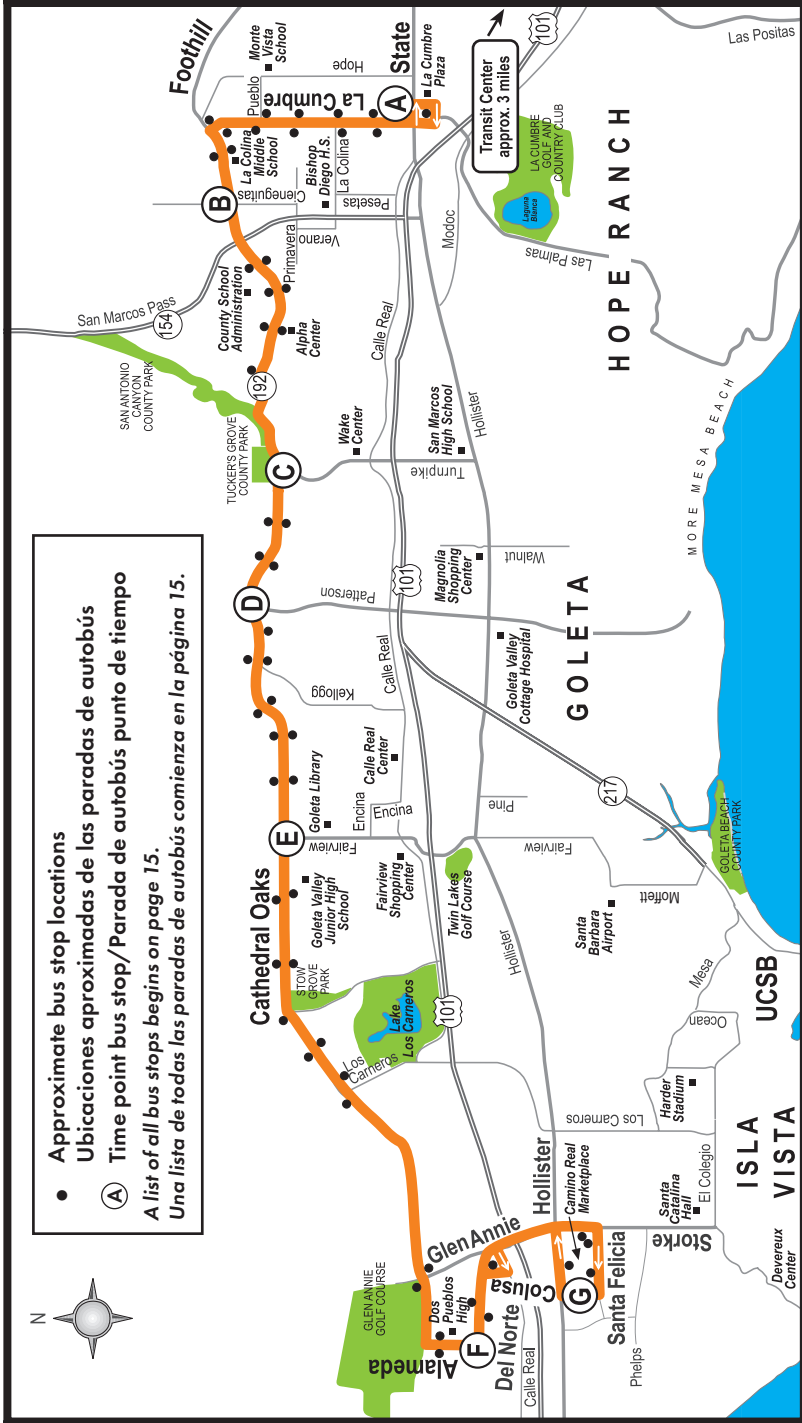

# CATHEDRAL OAKS

La Cumbre • Cathedral Oaks • Dos Pueblos HS • Camino Real Marketplace

# CATHEDRAL OAKS

10

La Cumbre • Cathedral Oaks • Dos Pueblos HS • Camino Real Marketplace

## From La Cumbre to Camino Real Marketplace

	State & La Cumbre (A) ▶	Foothill & Cieneguitas (B) ▶	Cathedral Oaks & Turnpike (C) ▶	Cathedral Oaks & Patterson (D) ▶	Cathedral Oaks & Fairview (E) ▶	Dos Pueblos High School (F) ▶	Santa Felicia & Marketplace (G)
<b>MONDAY - FRIDAY</b>							
↕ A.M.	6:50	6:57	7:01	7:03	7:07	7:14	7:25
	8:00	8:07	8:11	8:13	8:17	8:24	8:35
	<b>3:05</b>	<b>3:13</b>	<b>3:18</b>	<b>3:22</b>	<b>3:28</b>	<b>3:35</b>	<b>3:45</b>
↕ P.M.	<b>4:20</b>	<b>4:28</b>	<b>4:33</b>	<b>4:37</b>	<b>4:43</b>	<b>4:50</b>	<b>5:00</b>
	<b>5:35</b>	<b>5:42</b>	<b>5:46</b>	<b>5:48</b>	<b>5:52</b>	<b>5:59</b>	<b>6:05</b>

## From Camino Real Marketplace to La Cumbre

	Santa Felicia & Marketplace (G) ▶	Dos Pueblos High School (F) ▶	Cathedral Oaks & Fairview (E) ▶	Cathedral Oaks & Patterson (D) ▶	Cathedral Oaks & Turnpike (C) ▶	Foothill & Cieneguitas (B) ▶	State & La Cumbre (A)
<b>MONDAY - FRIDAY</b>							
↕ A.M.	....	....	6:43	6:45	6:49	6:54	7:00 5
	7:25	7:32	7:38	7:40	7:44	7:49	8:00 5
	8:35	8:46	8:53	8:55	8:59	9:06	9:13 e
↕ P.M.	<b>2:27</b>	<b>2:38</b>	<b>2:45</b>	<b>2:47</b>	<b>2:51</b>	<b>2:58</b>	<b>3:05</b>
	<b>3:45</b>	<b>3:57</b>	<b>4:04</b>	<b>4:06</b>	<b>4:08</b>	<b>4:12</b>	<b>4:20</b>
	<b>5:00</b>	<b>5:12</b>	<b>5:19</b>	<b>5:21</b>	<b>5:23</b>	<b>5:27</b>	<b>5:35 e</b>
	<b>6:05</b>	<b>6:17</b>	<b>6:24</b>	<b>6:26</b>	<b>6:28</b>	<b>6:32</b>	<b>6:40 e</b>