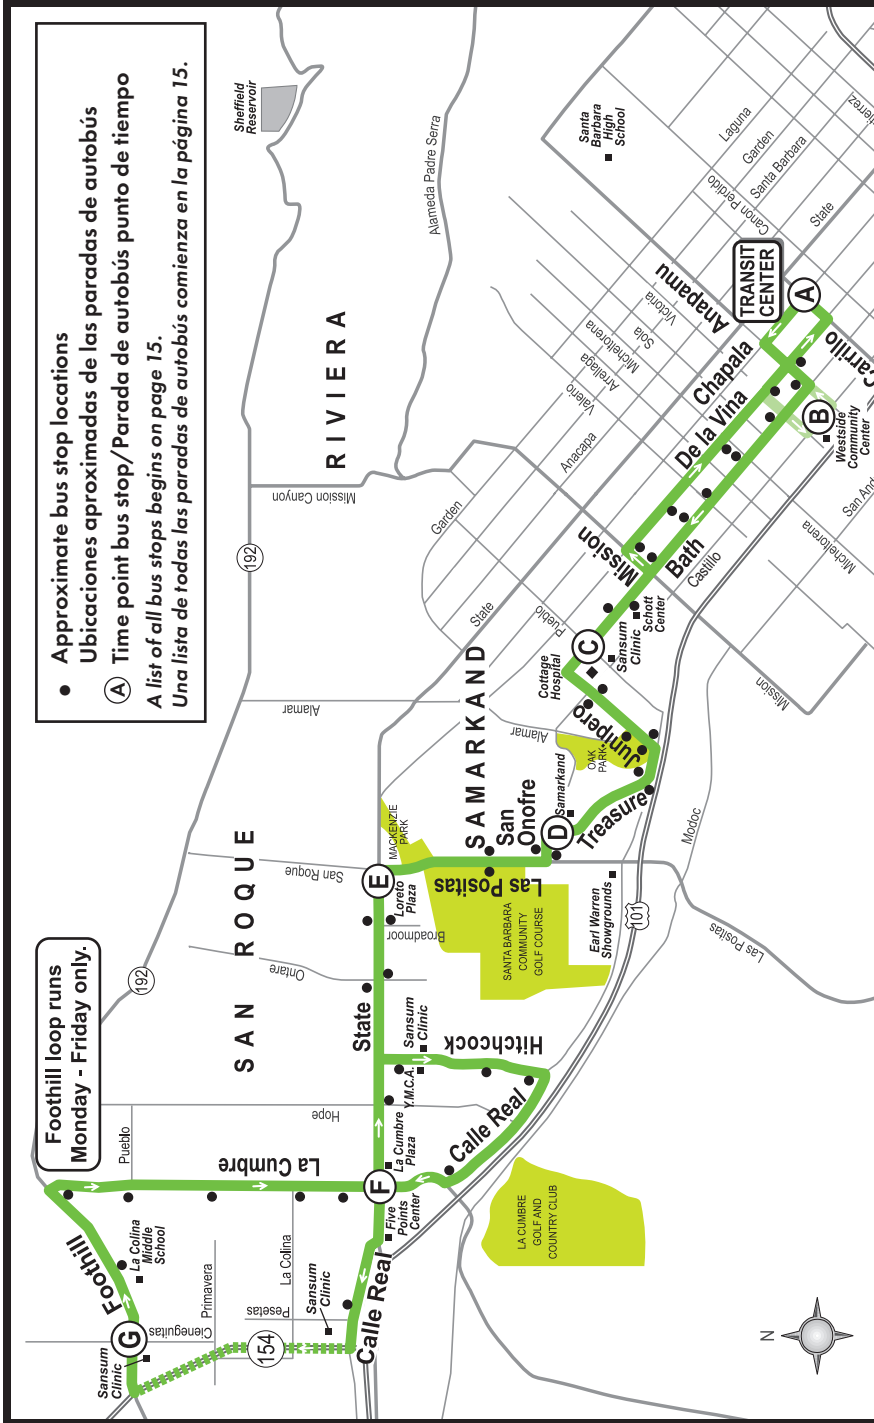

OAK PARK

Transit Center • Cottage Hospital • Samarkand • Hitchcock • La Cumbre • Sansum

OAK PARK

3

Transit Center • Cottage Hospital • Samarkand • Hitchcock • La Cumbre • Sansum

From Downtown Santa Barbara to La Cumbre & Sansum

	Westside Community Center (A) ▶	Cottage Hospital (B) ▶	Treasure & Samarkand (C) ▶	State & San Roque (D) ▶	State & La Cumbre (E) ▶	State & La Cumbre (F) ▶	Foothill & Cieneguitas (G)
MONDAY - FRIDAY							
	6:00	6:10	6:14	6:18	6:30
	6:30	6:40	6:44	6:48	7:00
	7:00	7:15	7:19	7:23	7:35
	7:30	7:45	7:49	7:53	8:05
	8:00	8:15	8:19	8:23	8:35
	8:30	8:35	8:45	8:49	8:53	9:05
	9:00	9:15	9:19	9:23	9:35
	9:30	9:45	9:49	9:53	10:05
	10:00	10:15	10:19	10:23	10:35
	10:30	10:45	10:49	10:53	11:05
	11:00	11:15	11:19	11:23	11:35
	11:30	11:45	11:49	11:53	12:05
	12:00	12:05	12:15	12:19	12:23	12:35
	12:30	12:45	12:49	12:53	1:05
	1:00	1:15	1:19	1:23	1:35
	1:30	1:45	1:49	1:53	2:05
	2:00	2:15	2:19	2:23	2:35
	2:30	2:35	2:45	2:49	2:53	3:05
	3:00	3:15	3:19	3:23	3:35
	3:30	3:45	3:49	3:53	4:05
	4:00	4:15	4:19	4:23	4:35
	4:30	4:45	4:49	4:53	5:05
	5:00	5:10	5:14	5:18	5:30 ¹⁰
	5:30	5:40	5:44	5:48	6:00
	6:00	6:10	6:14	6:18	6:30
	6:30	6:40	6:44	6:48	7:00
	7:00	7:10	7:14	7:18	7:27 ^e