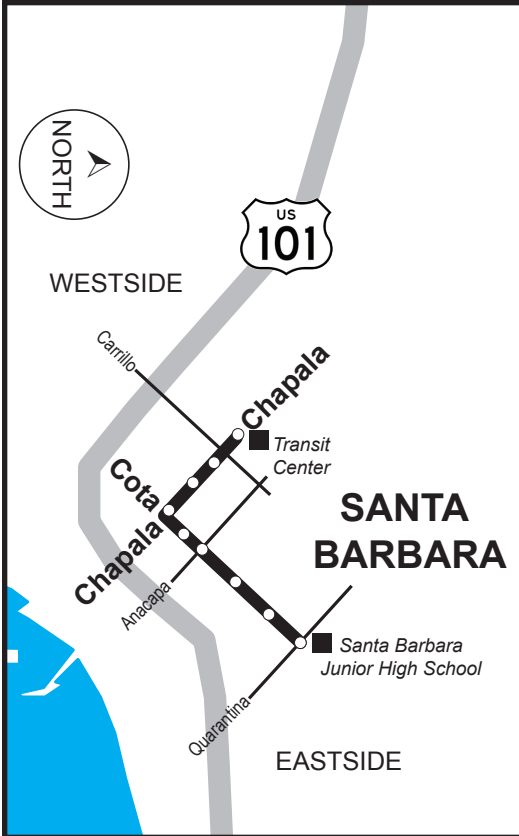

2110

Santa Barbara Jr. High

Transit Center

PM ONLY

Line 2110 Bus Stops

- Cota Quarantina (SBJHS)
- Cota Olive
- Cota Garden
- Cota Anacapa
- Cota State
- Chapala Cota
- Chapala De la Guerra
- Chapala Canon Perdido
- Transit Center

Additional Bus Service to/from Santa Barbara Junior High School

Line #	Area Served	Pick-Up & Drop-Off Location	Scheduled Times (Mon-Fri)
2	Transit Center, Anapamu, Milpas		
	AM Arrivals	Milpas & Cota	7:39, 7:54, 8:09, 8:24, 8:59
	PM Departures	Milpas & Ortega	2:34, 2:49, 3:04, 3:14, 3:24, 3:34
2	Salinas, Voluntario, Milpas		
	AM Arrivals	Milpas & Ortega	7:34, 7:49, 8:04, 8:19, 8:34, 8:49
	PM Departures	Milpas & Cota	2:39, 2:49, 2:59, 3:09, 3:19, 3:29
14	Transit Center, Garden, De La Guerra		
	AM Arrivals	Milpas & Cota	7:54, 8:54
	PM Departures	Milpas & Ortega	2:54, 3:32, 4:52
14	Montecito, Coast Village Rd, Milpas		
	AM Arrivals	Milpas & Ortega	7:20, 8:03, 8:48
	PM Departures	Milpas & Cota	2:55, 3:55, 4:55
20	Carpinteria, Summerland, Coast Village Rd		
	AM Arrivals	Gutierrez & Nopal	7:23, 7:53, 8:43
	PM Departures	Haley & Quarantina	2:50, 3:30, 4:10
20	Transit Center, Anacapa, Haley		
	AM Arrivals	Haley & Quarantina	7:15, 7:55, 8:10, 8:55
	PM Departures	Gutierrez & Nopal	2:15, 2:55, 3:35
37	Westside, Transit Center		
	AM Arrivals	SB Junior High	7:45, 8:03, 8:22, 8:40, 8:58, 9:17
	PM Departures	SB Junior High	2:28, 2:46, 3:04, 3:23, 3:41
37	Eastside		
	AM Arrivals	SB Junior High	7:22, 7:41, 7:59, 8:17, 8:36
	PM Departures	SB Junior High	2:32, 3:09, 3:27, 3:45

37 = Crosstown Shuttle