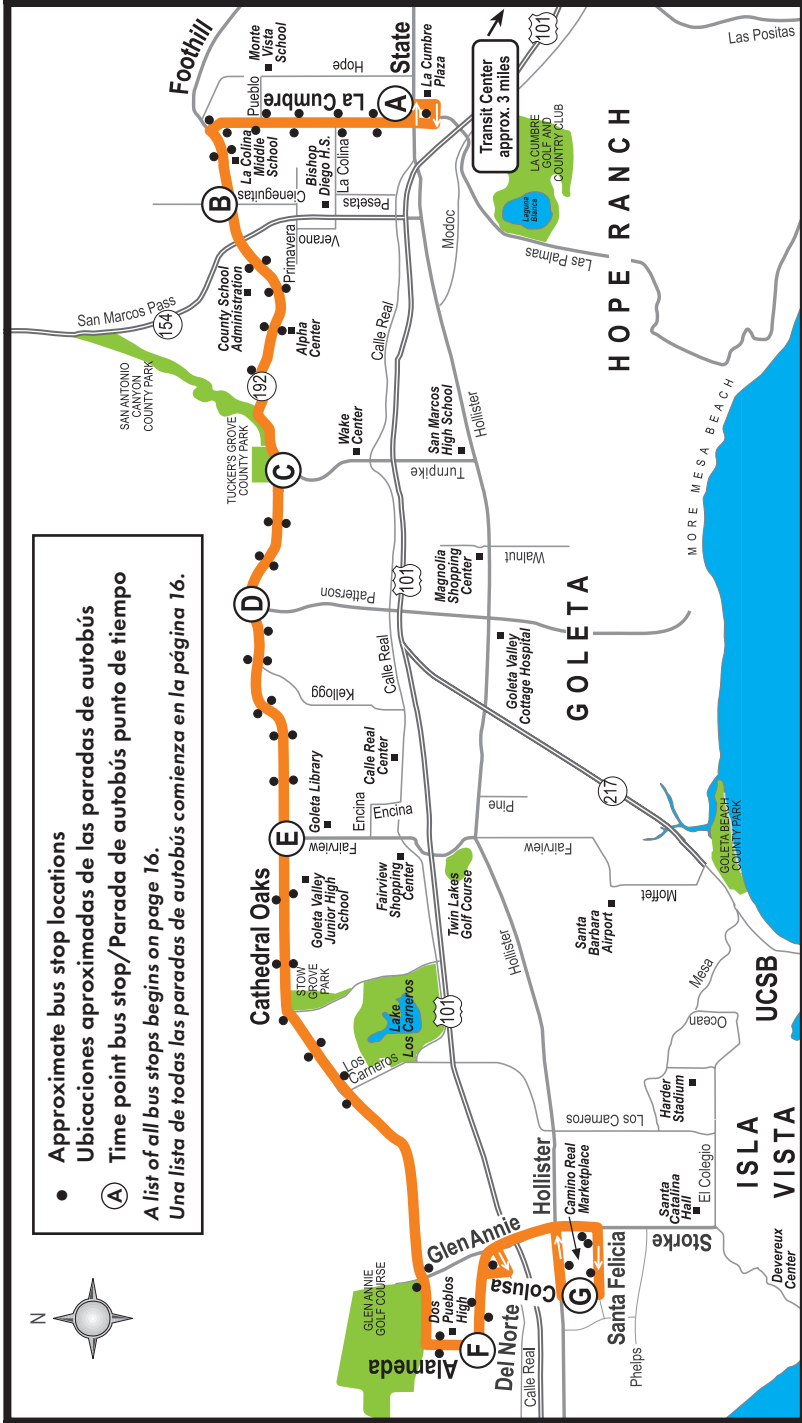

## CATHEDRAL OAKS

La Cumbre • Cathedral Oaks • Dos Pueblos HS • Camino Real Marketplace

# CATHEDRAL OAKS

10

La Cumbre • Cathedral Oaks • Dos Pueblos HS • Camino Real Marketplace

## From La Cumbre to Camino Real Marketplace

	State & La Cumbre (A) ▶	Foothill & Cieneguitas (B) ▶	Cathedral Oaks & Turnpike (C) ▶	Cathedral Oaks & Patterson (D) ▶	Cathedral Oaks & Fairview (E) ▶	Dos Pueblos High School (F) ▶	Santa Felicia & Marketplace (G)
<b>MONDAY - FRIDAY</b>							
↕ A.M. ↕	6:50	6:57	7:01	7:03	7:07	7:14	7:25
	8:00	8:07	8:11	8:13	8:17	8:24	8:35
	<b>3:05</b>	<b>3:13</b>	<b>3:18</b>	<b>3:22</b>	<b>3:28</b>	<b>3:35</b>	<b>3:45</b>
↕ P.M. ↕	<b>4:20</b>	<b>4:28</b>	<b>4:33</b>	<b>4:37</b>	<b>4:43</b>	<b>4:50</b>	<b>5:00</b>
	<b>5:35</b>	<b>5:42</b>	<b>5:46</b>	<b>5:48</b>	<b>5:52</b>	<b>5:59</b>	<b>6:05</b>

## From Camino Real Marketplace to La Cumbre

	Santa Felicia & Marketplace (G) ▶	Dos Pueblos High School (F) ▶	Cathedral Oaks & Fairview (E) ▶	Cathedral Oaks & Patterson (D) ▶	Cathedral Oaks & Turnpike (C) ▶	Foothill & Cieneguitas (B) ▶	State & La Cumbre (A)
<b>MONDAY - FRIDAY</b>							
↕ A.M. ↕	....	....	6:43	6:45	6:49	6:54	7:00 5
	7:25	7:32	7:38	7:40	7:44	7:49	8:00 5
	8:35	8:46	8:53	8:55	8:59	9:06	9:13 e
↕ P.M. ↕	<b>2:27</b>	<b>2:38</b>	<b>2:45</b>	<b>2:47</b>	<b>2:51</b>	<b>2:58</b>	<b>3:05</b>
	<b>3:45</b>	<b>3:57</b>	<b>4:04</b>	<b>4:06</b>	<b>4:08</b>	<b>4:12</b>	<b>4:20</b>
	<b>5:00</b>	<b>5:12</b>	<b>5:19</b>	<b>5:21</b>	<b>5:23</b>	<b>5:27</b>	<b>5:35 e</b>
	<b>6:05</b>	<b>6:17</b>	<b>6:24</b>	<b>6:26</b>	<b>6:28</b>	<b>6:32</b>	<b>6:40 e</b>