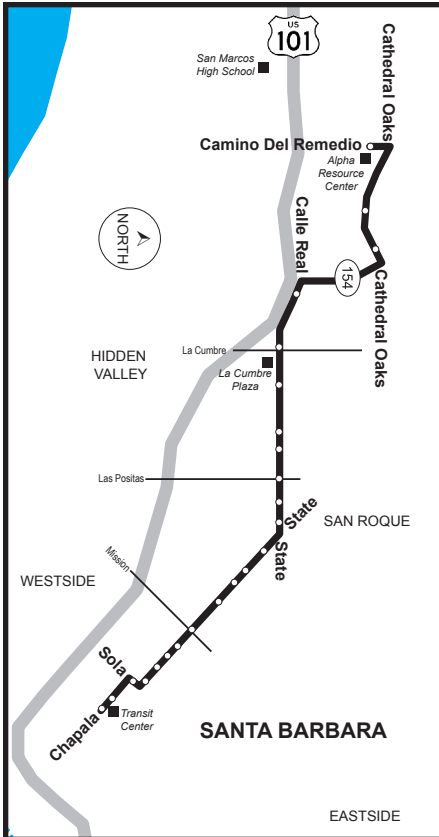

2010 Alpha Resource Center

Transit Center

AM ONLY

Line 2010 Bus Stops

- Transit Center
- Chapala Anapamu
- Sola Chapala
- State Sola
- State Arrellaga
- State Valerio
- State Islay
- State Mission
- State Pueblo
- State Quinto
- State Constance
- State Alamar
- State Calle Laureles
- State Calle Palo Colorado
- State San Roque
- State Broadmoor
- State Ontare
- State Hope
- State La Cumbre
- Calle Real Pesetas
- Cathedral Oaks Via Chaparral
- Alpha Resource Center

				Alpha Resource Center
Transit Center	State & Mission	State & San Roque	State & La Cumbre	
8:37	8:42	8:47	8:52	9:02

Underlined stops are time points. Wheelchair accessible stops are marked with a bullet (•)

Las paradas subrayadas son puntos de referencia.

Las paradas con acceso a silla de ruedas están marcadas con un punto (•)

Additional Bus Service to/from Alpha Resource Center

Line #	Area Served	Pick-Up & Drop-Off Location	Scheduled Times (Mon-Fri)
10	La Cumbre		
	AM Arrivals	Camino del Remedio	6:59, 8:09
	PM Departures	Camino del Remedio	2:48, 3:56, 4:09
10	Camino Real Marketplace		
	AM Arrivals	Camino del Remedio	6:51, 7:46, 9:02
	PM Departures	Camino del Remedio	3:16, 4:31, 5:44