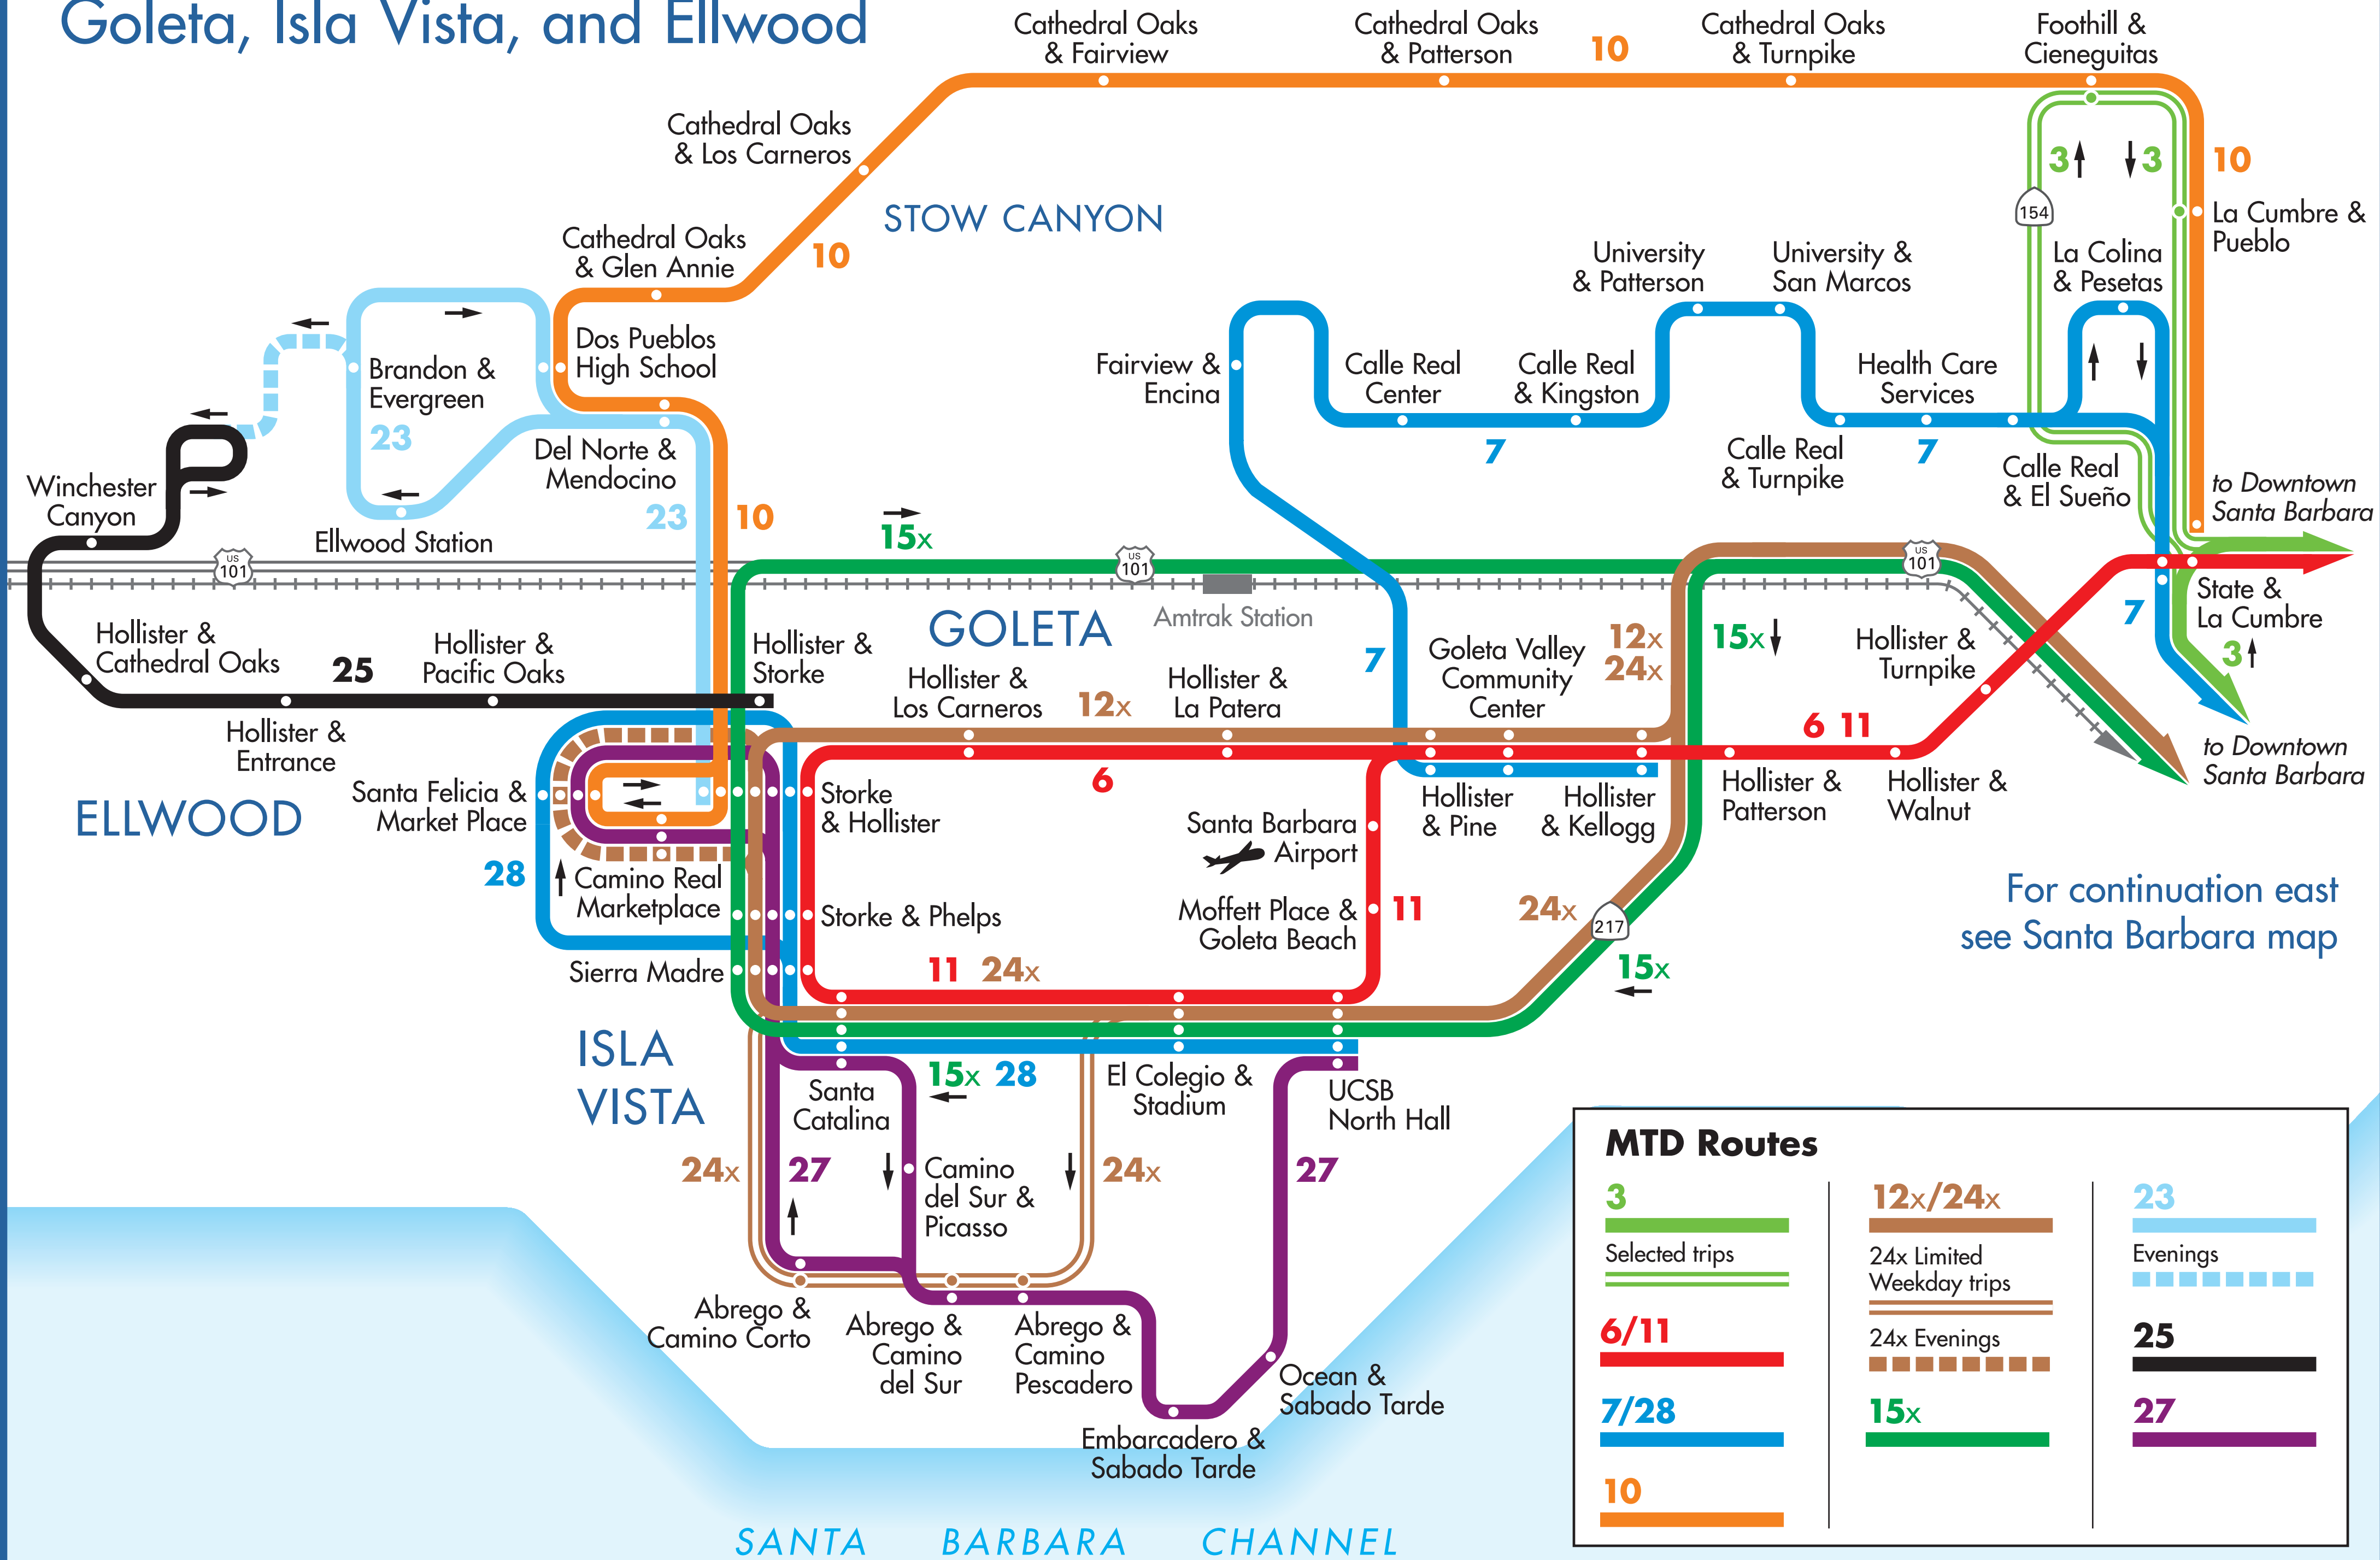

Goleta, Isla Vista, and Ellwood

For continuation east see Santa Barbara map

MTD Routes

3 Selected trips	12x/24x 24x Limited Weekday trips	23 Evenings
6/11	24x Evenings	25
7/28	15x	27
10		