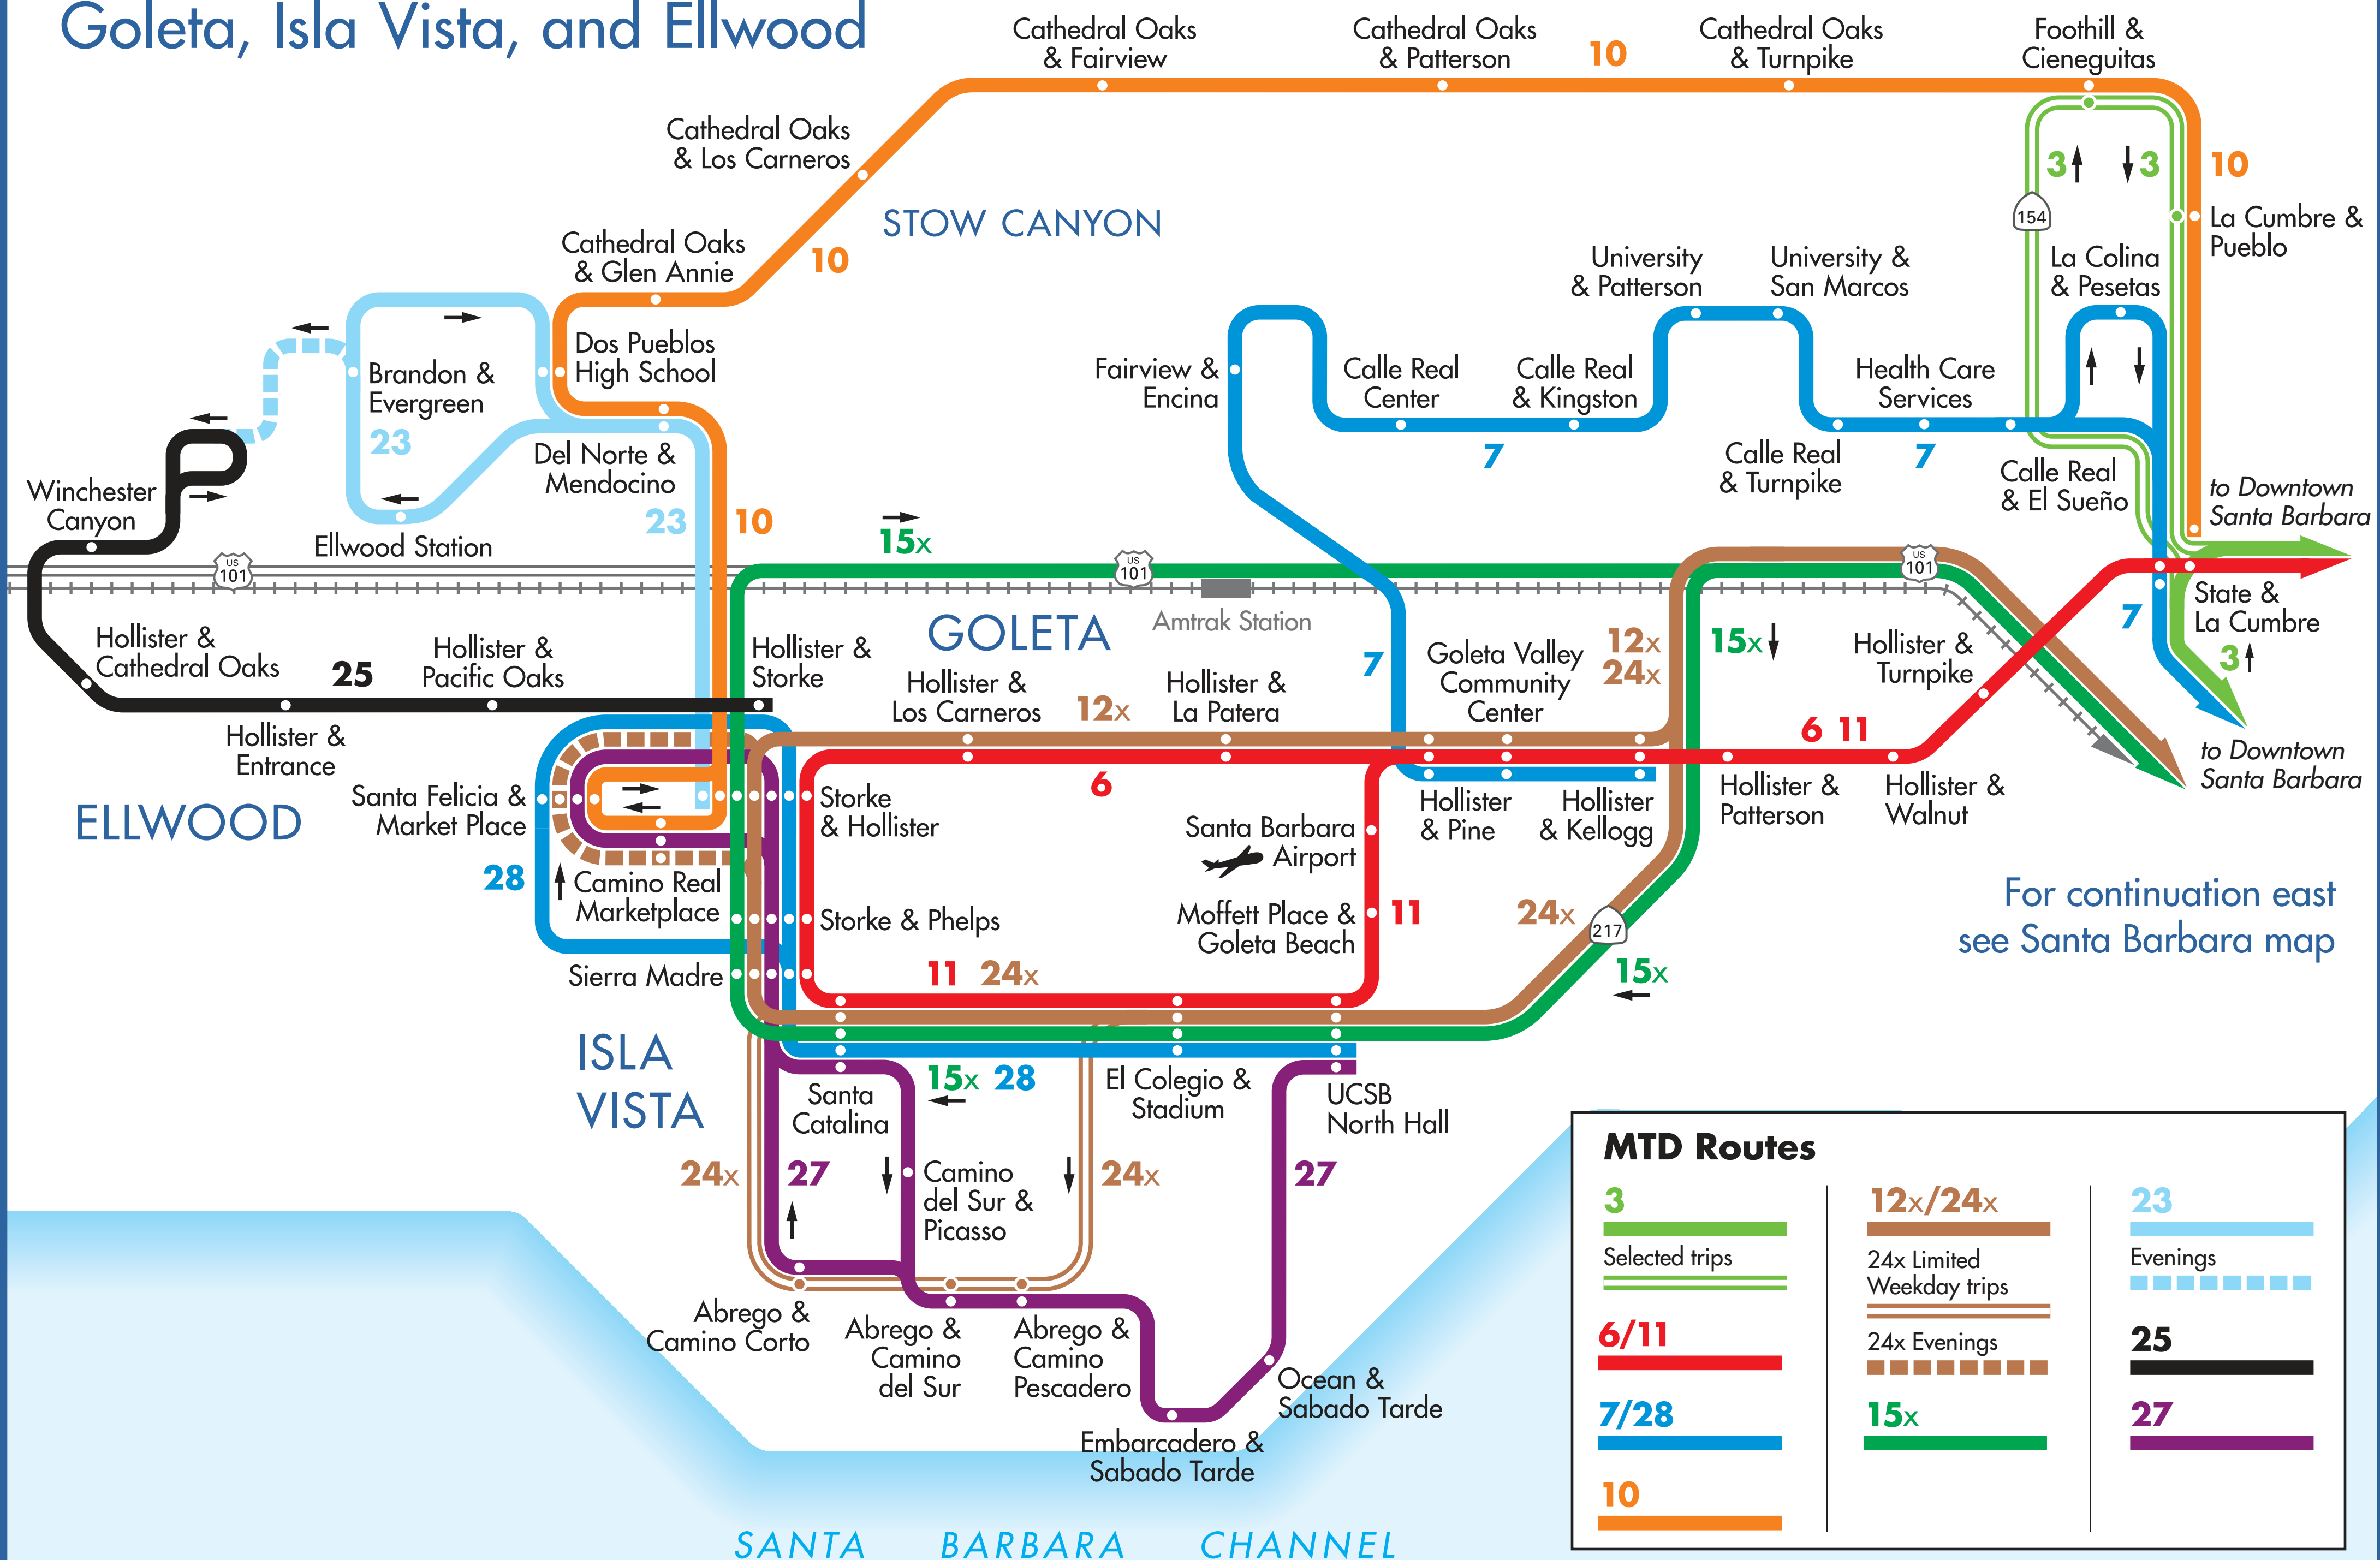

Goleta, Isla Vista, and Ellwood

For continuation east see Santa Barbara map

MTD Routes

3 Selected trips	12x/24x 24x Limited Weekday trips	23 Evenings
6/11	24x Evenings	25
7/28	15x	27
10		