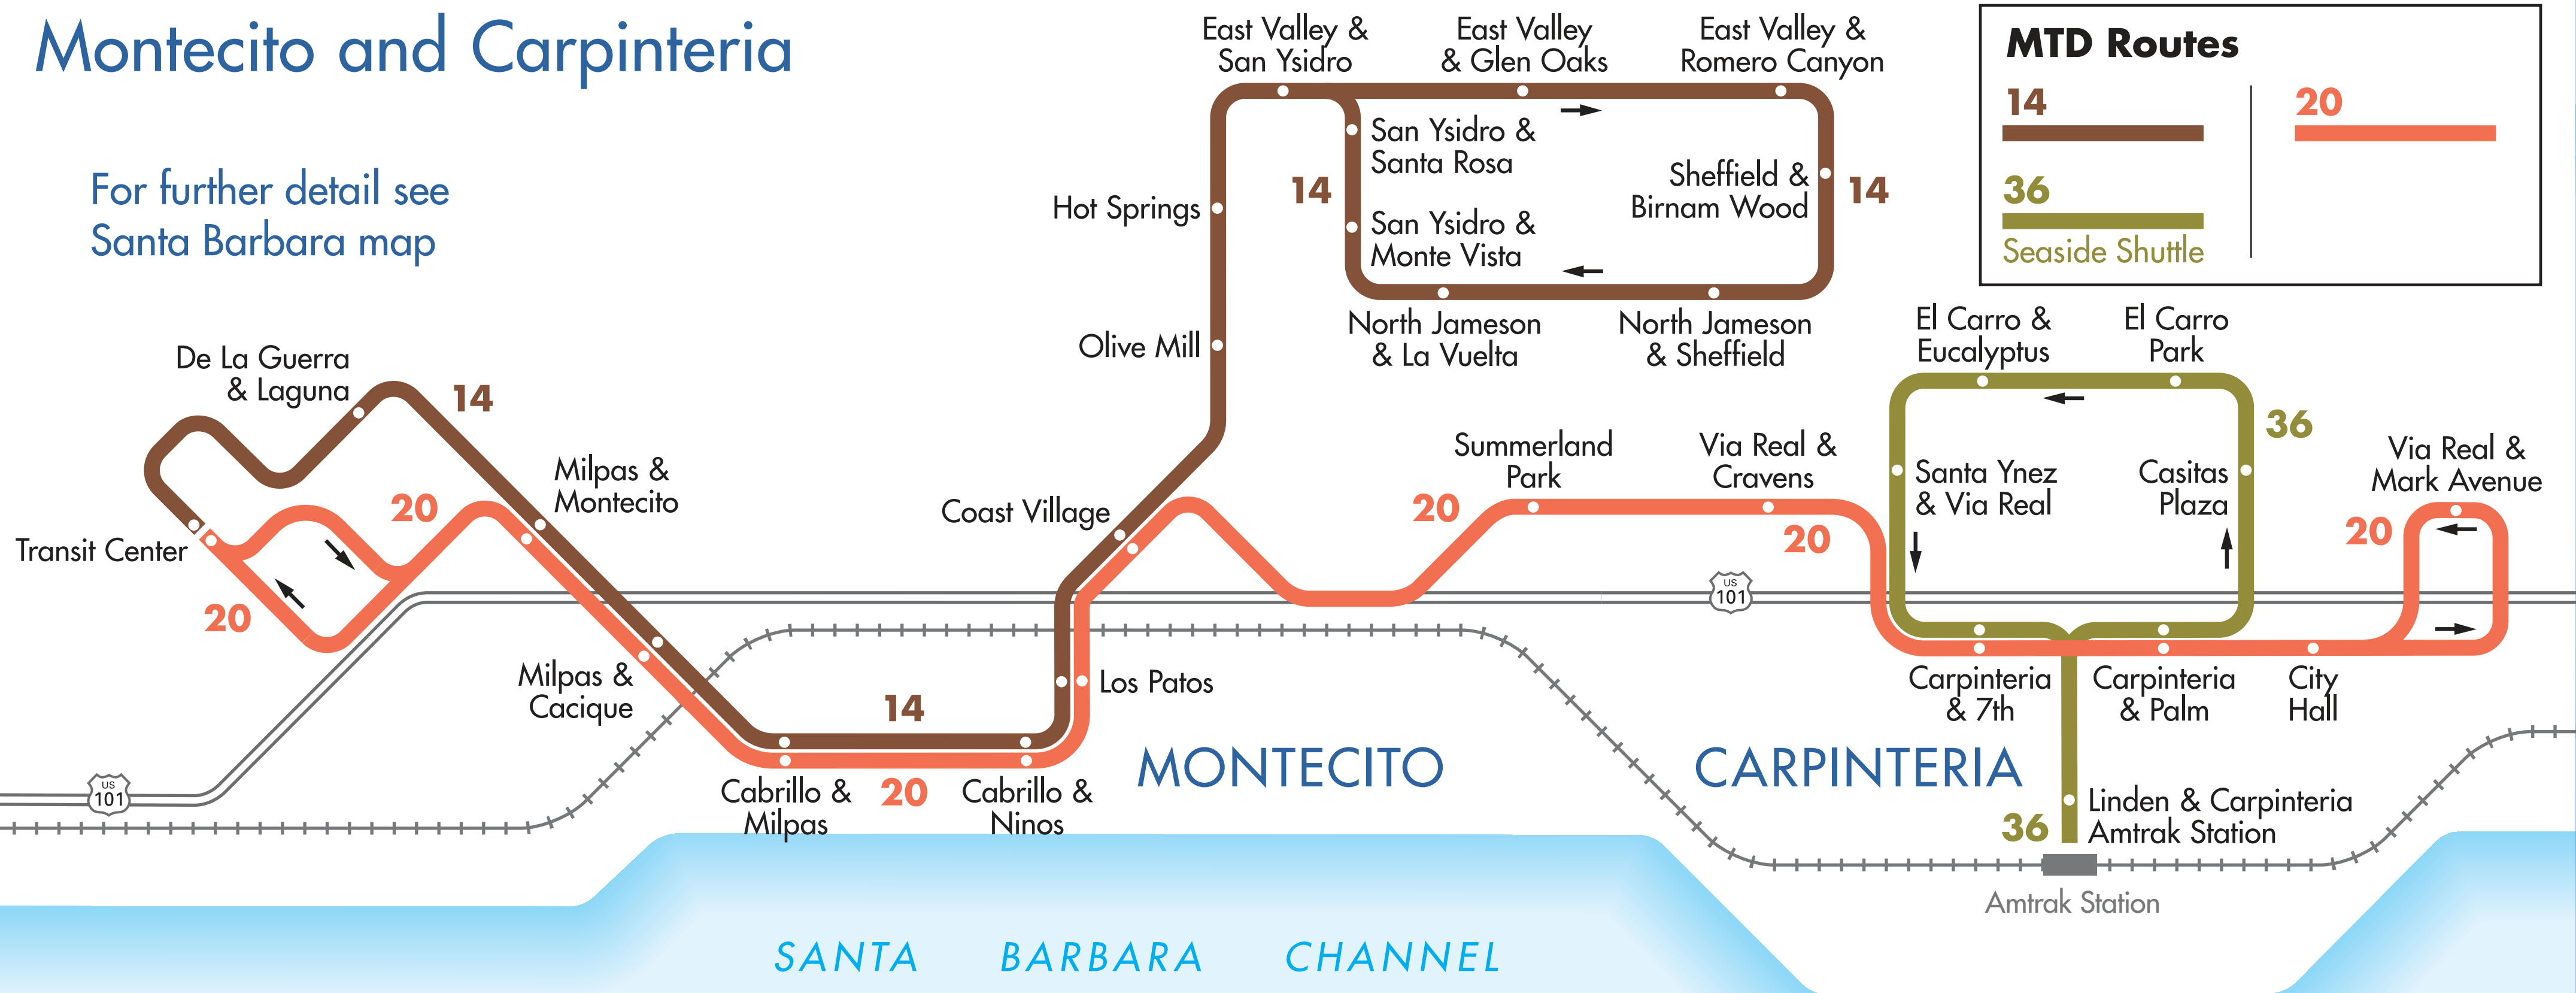

# Montecito and Carpinteria

For further detail see Santa Barbara map

**MTD Routes**

<b>14</b>	<b>20</b>
<b>36</b>	Seaside Shuttle