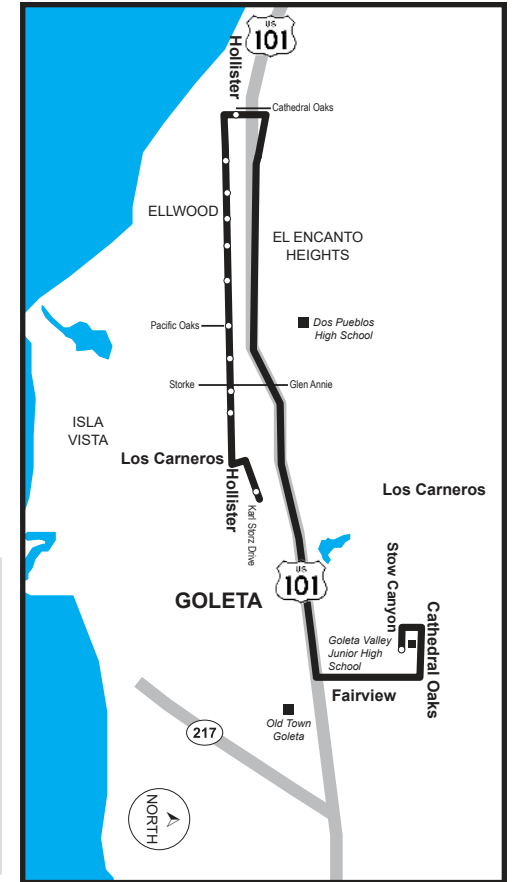

Underlined stops are time points. Wheelchair accessible stops are marked with a bullet (•)

Las paradas subrayadas son puntos de referencia.

Las paradas con acceso a silla de ruedas están marcadas con un punto (•)

Goleta Valley Jr. High 2630

Santa Barbara Shores

PM

Line 2630 Bus Stops

- Stow Canyon GVVJHS
- Hollister Cathedral Oaks
- Hollister Viajero
- Hollister SB Shores
- Hollister Palo Alto
- Hollister Entrance
- Hollister Cannon Green
- Hollister Pacific Oaks
- Hollister Village Way
- Hollister Storke
- Hollister Coromar
- Los Carneros Karl Storz Drive

Goleta Valley Jr. High School Minimum Days:

- September 14, 2021
- December 7, 2021
- January 14, 2022
- March 8, 2022
- May 10, 2022
- June 2, 2022

Goleta Valley Jr. High School

3:00

Los Carneros & Karl Storz Drive