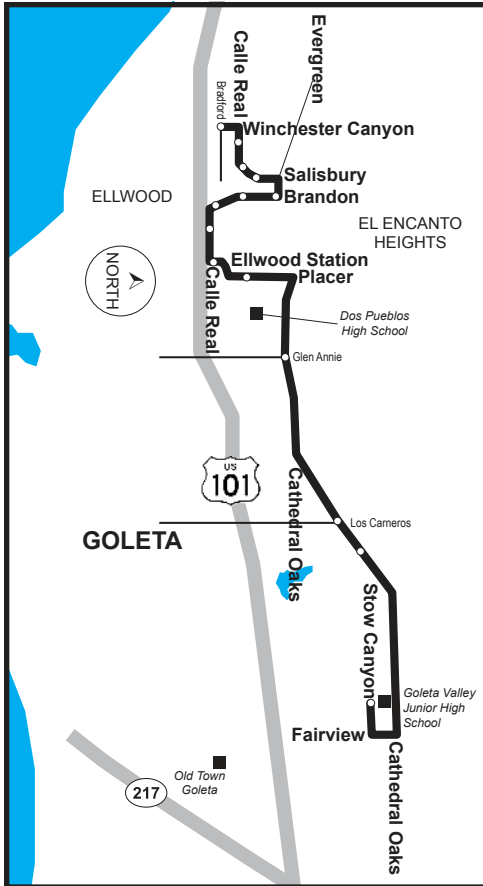

2620 Goleta Valley Jr. High

Winchester Canyon

AM