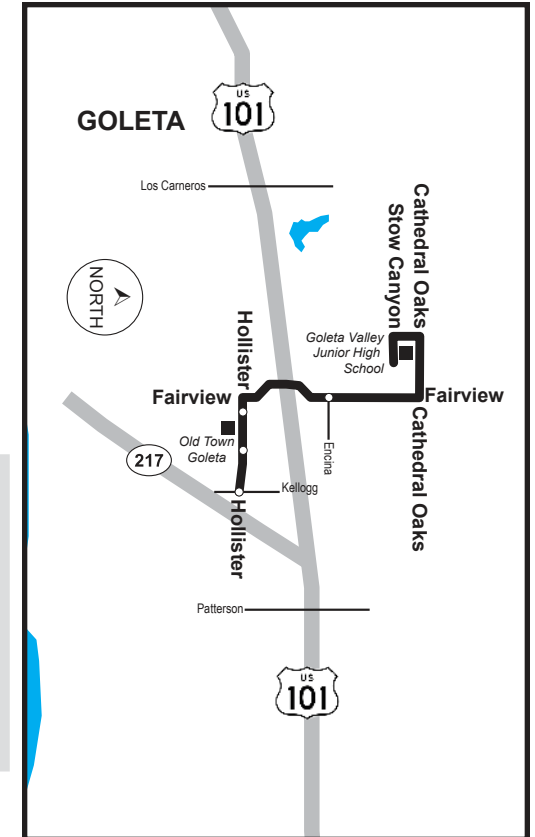

2610 Goleta Valley Jr. High

Old Town Goleta

AM

Line 2610 Bus Stops

- Hollister Kellogg
- Hollister Wendy's
- Hollister Nectarine
- Hollister Orange
- Fairview Encina
- Stow Canyon GJVJHS

Hollister & Kellogg	Hollister & Nectarine	Goleta Valley Jr. High School
8:38	8:40	8:50

Goleta Valley Jr. High 2610

Old Town Goleta

PM

Line 2610 Bus Stops

- Stow Canyon GJVJHS
- Fairview Encina
- Hollister Pine
- Hollister Community Center
- Hollister Kellogg

Goleta Valley Jr. High School Minimum Days:
 September 14, 2021
 December 7, 2021
 January 14, 2022
 March 8, 2022
 May 10, 2022
 June 2, 2022

2620 Goleta Valley Jr. High

Winchester Canyon

AM

Line 2620 Bus Stops

- | | |
|-----------------------|-------------------|
| <u>Winchester Cyn</u> | <u>Bradford</u> |
| • Calle Real | Jenna |
| • Salisbury | Padova |
| • Evergreen | Redwood Way |
| • Brandon | Evergreen |
| • Brandon | Padova |
| • Brandon | Durham |
| • Brandon | Calle Real |
| • Ellwood Station | San Blanco |
| • Placer | Del Norte |
| • Cathedral Oaks | Glen Annie |
| • Cathedral Oaks | Los Carneros |
| • Cathedral Oaks | Cam. Laguna Vista |
| • <u>Stow Canyon</u> | <u>GVJHS</u> |

Winchester Canyon & Bradford

8:30

Goleta Valley Jr. High School

8:50

Underlined stops are time points. Wheelchair accessible stops are marked with a bullet (•)

Las paradas subrayadas son puntos de referencia.