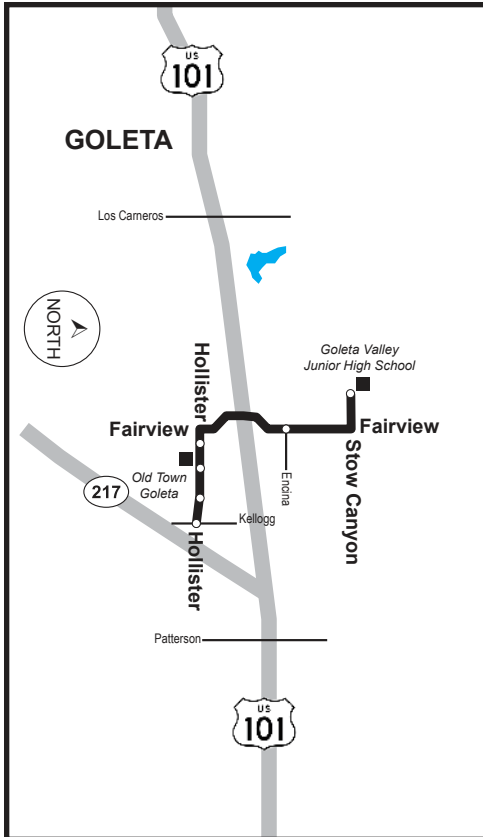

2610 Goleta Valley Jr. High

Old Town Goleta

AM

Line 2610 Bus Stops

- Hollister Kellogg
- Hollister Wendy's
- Hollister Nectarine
- Hollister Orange
- Fairview Encina
- Stow Canyon GJVJHS

Hollister & Kellogg	Hollister & Nectarine	Goleta Valley Jr. High School
8:38	8:40	8:50

Goleta Valley Jr. High 2610

Old Town Goleta

PM

Line 2610 Bus Stops

- Stow Canyon GJVJHS
- Fairview Encina
- Hollister Pine
- Hollister Community Center
- Hollister Kellogg

Goleta Valley Jr. High School Minimum Days:
 September 14, 2021
 December 7, 2021
 January 14, 2022
 March 8, 2022
 May 10, 2022
 June 2, 2022

Goleta Valley Jr. High School	Fairview & Encina	Hollister & Kellogg
3:00	3:07	3:25
<u>Min Day</u>		
12:45	12:52	1:10

Underlined stops are time points. Wheelchair accessible stops are marked with a bullet (•)
 Las paradas subrayadas son puntos de referencia.
 Las paradas con acceso a silla de ruedas están marcadas con un punto (•)

Winchester Canyon & Bradford

8:30

Goleta Valley Jr. High School

8:50

Underlined stops are time points. Wheelchair accessible stops are marked with a bullet (•)

Las paradas subrayadas son puntos de referencia.