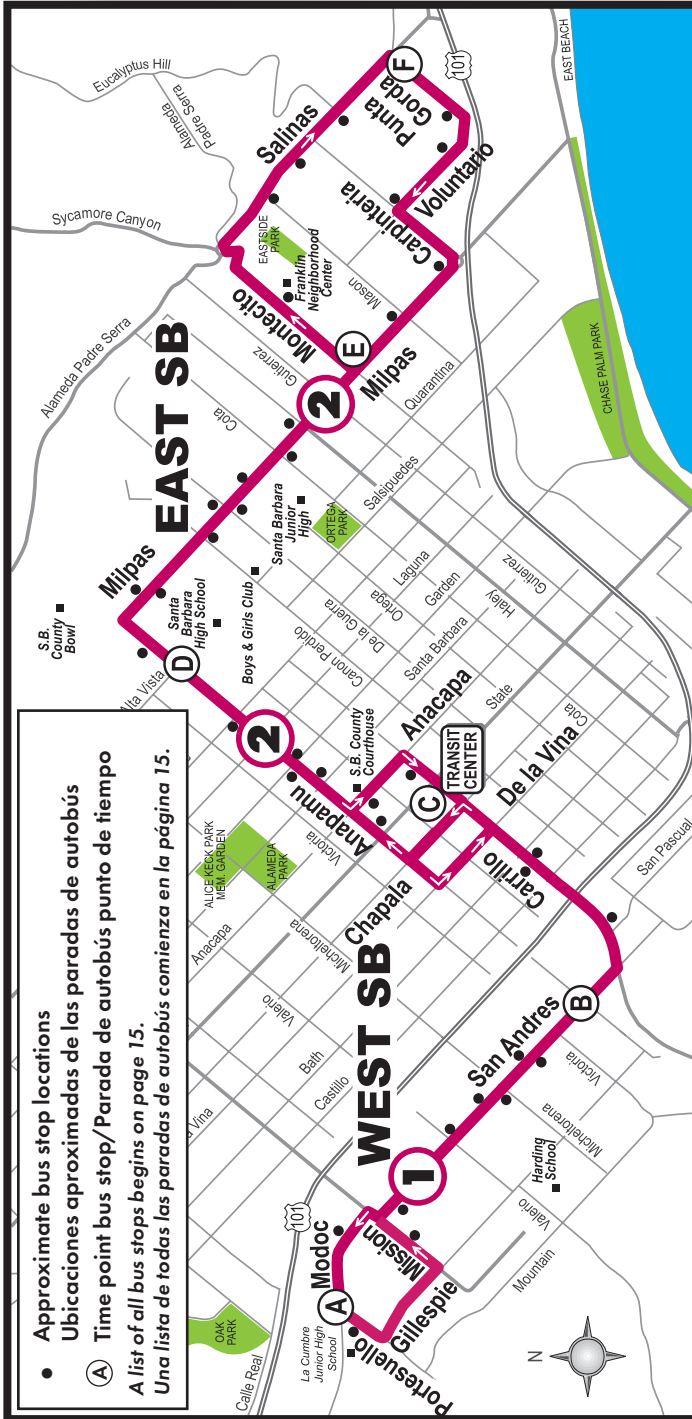

1

2

WEST SB-EAST SB

La Cumbre JHS • San Andres • Anapamu • SBHS • Milpas • Salinas

WEST SB-EAST SB

La Cumbre JHS • San Andres • Anapamu • SBHS • Milpas • Salinas

1

2

From West SB to East SB

Line 1			Line 2			
Modoc & Portesuello (A) ▶	San Andres & Anapamu (B) ▶	TRANSIT CENTER Arrive (C)	TRANSIT CENTER Depart (C) ▶	Santa Barbara High School (D) ▶	Montecito & Milpas (E) ▶	Punta Gorda & Salinas (F)
MONDAY - FRIDAY						
....	5:36	5:42
....	5:50	5:56
....	6:05	6:11
....	6:20	6:26
6:05	6:12	6:25	6:25	6:30	6:37	6:47
6:25	6:32	6:45	6:45	6:50	6:57	7:07
6:40	6:47	7:00	7:00	7:05	7:12	7:22
6:55	7:02	7:15	7:15	7:20	7:27	7:37
7:10	7:17	7:30	7:30	7:35	7:42	7:52
7:25	7:32	7:45	7:45	7:50	7:57	8:07
7:40	7:47	8:00	8:00	8:05	8:12	8:22
7:55	8:02	8:15	8:15	8:20	8:27	8:37
8:10	8:17	8:30	8:30	8:35	8:42	8:50
8:25	8:32	8:45	8:45	8:50	8:57	9:07
8:40	8:47	9:00	9:00	9:05	9:12	9:22
8:55	9:02	9:15	9:15	9:20	9:27	9:37
9:10	9:17	9:30	9:30	9:35	9:42	9:52
9:25	9:32	9:45	9:45	9:50	9:57	10:07
9:40	9:47	10:00	10:00	10:05	10:12	10:22
9:55	10:02	10:15	10:15	10:20	10:27	10:37
10:10	10:17	10:30 ^e	10:30	10:35	10:42	10:52
10:25	10:32	10:45	10:45	10:50	10:57	11:07
10:40	10:47	11:00	11:00	11:05	11:12	11:22
10:55	11:02	11:15	11:15	11:20	11:27	11:37
11:10	11:17	11:30	11:30	11:35	11:42	11:52
11:25	11:32	11:45	11:45	11:50	11:57	12:07
11:40	11:47	12:00	12:00	12:05	12:12	12:22
11:55	12:02	12:15	12:15	12:20	12:27	12:37
12:10	12:17	12:30	12:30	12:35	12:42	12:52
12:25	12:32	12:45	12:45	12:50	12:57	1:07
12:40	12:47	1:00	1:00	1:05	1:12	1:22
12:55	1:02	1:15	1:15	1:20	1:27	1:37
1:10	1:17	1:30	1:30	1:35	1:42	1:52