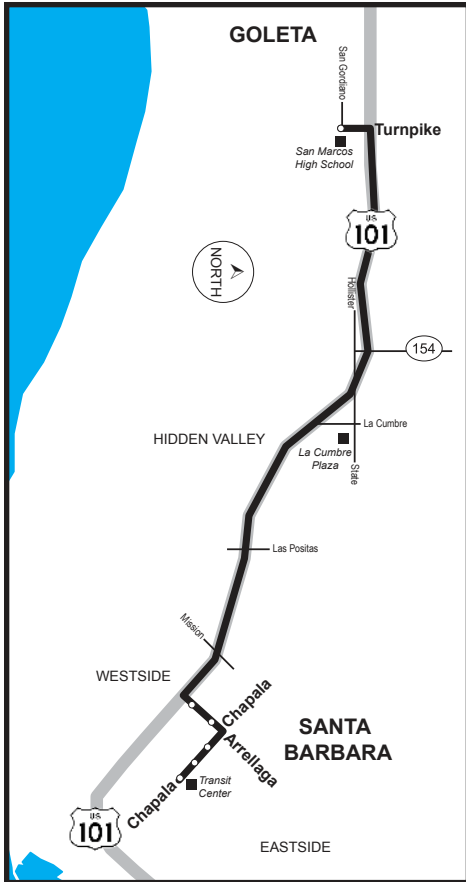

2510 San Marcos High School

Westside

AM

Line 2510 Bus Stops

- | | |
|----------------------|----------------------|
| <u>Rancheria</u> | <u>Gutierrez</u> |
| • Coronel | Wentworth |
| • San Pascual | Ortega |
| • <u>San Pascual</u> | <u>Canon Perdido</u> |
| • San Andres | Anapamu |
| • San Andres | Sola |
| • San Andres | Micheltorena |
| • <u>San Andres</u> | <u>Valerio</u> |
| • San Andres | Pedregosa |
| • <u>Turnpike</u> | <u>SMHS</u> |

Las paradas subrayadas son puntos de referencia.

Las paradas con acceso a silla de ruedas están marcadas con un punto (•)

San Marcos High School 2510

Westside

PM

Line 2510 Bus Stops

- | | |
|------------------------|--------------------|
| • <u>Turnpike</u> | <u>SMHS</u> |
| • San Andres | Pedregosa |
| • San Andres | Valerio |
| • San Andres | Micheltorena |
| • San Andres | Sola |
| • San Andres | Anapamu |
| • San Andres | Canon Perdido |
| • <u>Canon Perdido</u> | <u>San Pascual</u> |
| • San Pascual | Ortega |
| • Coronel | Wentworth |
| • <u>Rancheria</u> | <u>Gutierrez</u> |

2520 San Marcos High School

Transit Center

AM

Line 2520 Bus Stops

- Transit Center Express Zone
- Chapala Anapamu
- Chapala Sola
- Arrellaga De la Vina
- Arrellaga Castillo
- Turnpike SMHS

Transit Center

8:00

Additional Bus Service to/from San Marcos High School

Line #	Area Served	Pick-Up & Drop-Off Location	Scheduled Times (Mon-Fri)
6 & 11	Transit Center, State, Hollister		
	AM Arrivals	Hollister & Turnpike	7:32, 7:42, 7:52, 8:02, 8:12, 8:22, 8:32, 8:47
	PM Departures	Hollister & Turnpike	3:03, 3:18, 3:28, 3:38, 3:48, 3:58, 4:08, 4:18
6	Hollister, Old Town Goleta, Storke		
	AM Arrivals	Hollister & Turnpike	7:58, 8:18, 8:38, 8:58, 9:28
	PM Departures	Hollister & Turnpike	3:42, 4:02, 4:22, 4:42
11	Hollister, Old Town, Isla Vista, Storke		
	AM Arrivals	Hollister & Turnpike	7:48, 8:08, 8:28, 8:48, 9:13
	PM Departures	Hollister & Turnpike	3:32, 3:52, 4:12, 4:32