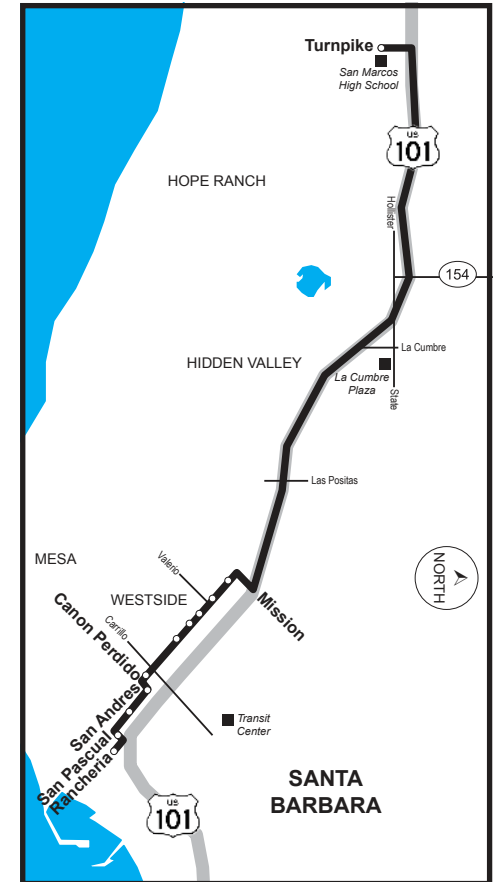

2510 San Marcos High School

Westside

AM

Line 2510 Bus Stops

- | | |
|----------------------|----------------------|
| <u>Rancheria</u> | <u>Gutierrez</u> |
| • Coronel | Wentworth |
| • San Pascual | Ortega |
| • <u>San Pascual</u> | <u>Canon Perdido</u> |
| • San Andres | Anapamu |
| • San Andres | Sola |
| • San Andres | Micheltorena |
| • <u>San Andres</u> | <u>Valerio</u> |
| • San Andres | Pedregosa |
| • <u>Turnpike</u> | <u>SMHS</u> |

Rancheria & Gutierrez	San Pascual & Ortega	San Andres & Valerio	San Marcos High School
7:50	7:53	7:57	8:15
Late Start			
8:45	8:48	8:52	9:10

Underlined stops are time points. Wheelchair accessible stops are marked with a bullet (•)

Las paradas subrayadas son puntos de referencia.

Las paradas con acceso a silla de ruedas están marcadas con un punto (•)

San Marcos High School 2510

Westside

PM

Line 2510 Bus Stops

- | | |
|------------------------|--------------------|
| • <u>Turnpike</u> | <u>SMHS</u> |
| • San Andres | Pedregosa |
| • San Andres | Valerio |
| • San Andres | Micheltorena |
| • San Andres | Sola |
| • San Andres | Anapamu |
| • San Andres | Canon Perdido |
| • <u>Canon Perdido</u> | <u>San Pascual</u> |
| • San Pascual | Ortega |
| • Coronel | Wentworth |
| • <u>Rancheria</u> | <u>Gutierrez</u> |

Additional Bus Service to/from San Marcos High School

Line #	Area Served	Pick-Up & Drop-Off Location	Scheduled Times (Mon-Fri)
6 & 11	Transit Center, State, Hollister		
	AM Arrivals	Hollister & Turnpike	7:32, 7:42, 7:52, 8:02, 8:12, 8:22, 8:32, 8:47
	PM Departures	Hollister & Turnpike	3:03, 3:18, 3:28, 3:38, 3:48, 3:58, 4:08, 4:18
6	Hollister, Old Town Goleta, Storke		
	AM Arrivals	Hollister & Turnpike	7:58, 8:18, 8:38, 8:58, 9:28
	PM Departures	Hollister & Turnpike	3:42, 4:02, 4:22, 4:42
11	Hollister, Old Town, Isla Vista, Storke		
	AM Arrivals	Hollister & Turnpike	7:48, 8:08, 8:28, 8:48, 9:13
	PM Departures	Hollister & Turnpike	3:32, 3:52, 4:12, 4:32