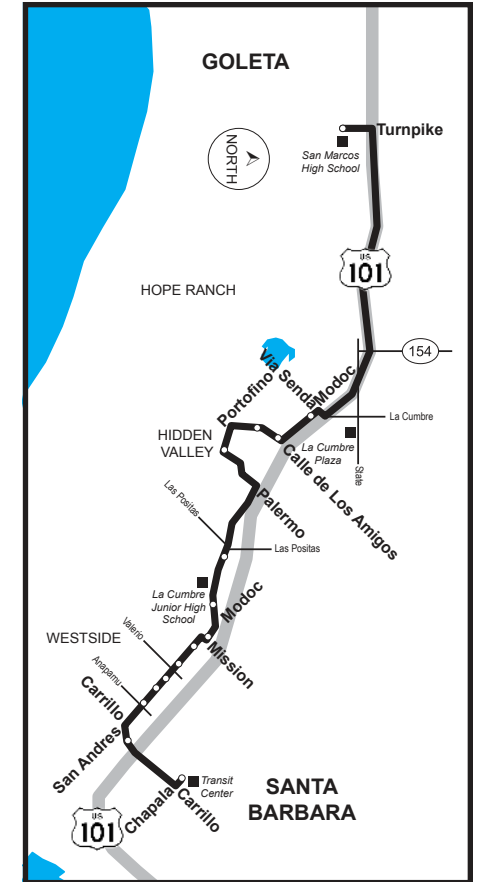

San Marcos High School 2530

PM

Westside

Line 2530 Bus Stops

1. Turnpike SMHS
   - Modoc La Cumbre CC
   - Calle de Los Amigos* Cinco Amigos
   - Palermo* Portofino
   - Modoc Palermo
   - Modoc Hacienda
   - Modoc Portesuella
   - Modoc Mission
   - San Andres Pedregosa
   - San Andres Valerio
   - San Andres Micheltorena
   - San Andres Sola
   - San Andres Anapamu
   - Carrillo San Pascual
   - Carrillo Bath
   - Transit Center
2. Stops by request only

San Marcos High School Minimum Days:

- October 15, 2021
- January 14, 2022
- March 18, 2022
- June 2, 2022

San Marcos High School	Modoc & Palermo	Carrillo & San Pascual	Transit Center
3:45	3:54	4:05	4:10
Min Day			
12:45	12:54	1:05	1:10

Underlined stops are time points. Wheelchair accessible stops are marked with a bullet (*)
Las paradas subrayadas son puntos de referencia.
Las paradas con acceso a silla de ruedas están marcadas con un punto (*)