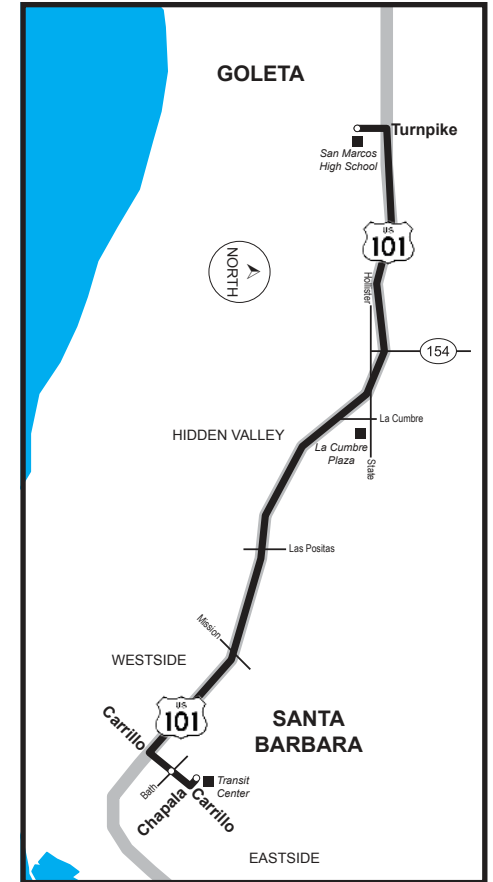

San Marcos High School 2520

PM

Transit Center

Line 2520 Bus Stops

- Turnpike SMHS
- Carrillo Bath
- Transit Center

San Marcos High School Minimum Days:

- October 15, 2021
- January 14, 2022
- March 18, 2022
- June 2, 2022

San Marcos High School

3:45

Min Day

12:45

Transit Center

4:05

1:05

Underlined stops are time points. Wheelchair accessible stops are marked with a bullet (•)
Las paradas subrayadas son puntos de referencia.
Las paradas con acceso a silla de ruedas están marcadas con un punto (•)