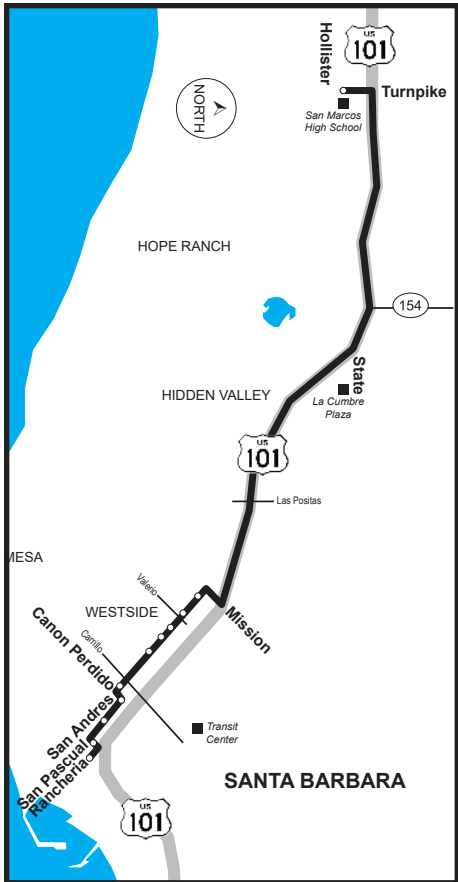

2510 San Marcos High School

Westside

AM

Line 2510 Bus Stops

- | | |
|----------------------|----------------------|
| <u>Rancheria</u> | <u>Gutierrez</u> |
| • Coronel | Wentworth |
| • San Pascual | Ortega |
| • <u>San Pascual</u> | <u>Canon Perdido</u> |
| • San Andres | Anapamu |
| • San Andres | Sola |
| • San Andres | Micheltorena |
| • <u>San Andres</u> | <u>Valerio</u> |
| • San Andres | Pedregosa |
| • <u>Turnpike</u> | <u>SMHS</u> |

Las paradas subrayadas son puntos de referencia.

Las paradas con acceso a silla de ruedas están marcadas con un punto (•)

San Marcos High School 2510

Westside

PM

Line 2510 Bus Stops

- | | |
|------------------------|--------------------|
| • <u>Turnpike</u> | <u>SMHS</u> |
| • San Andres | Pedregosa |
| • San Andres | Valerio |
| • San Andres | Micheltorena |
| • San Andres | Sola |
| • San Andres | Anapamu |
| • San Andres | Canon Perdido |
| • <u>Canon Perdido</u> | <u>San Pascual</u> |
| • San Pascual | Ortega |
| • Coronel | Wentworth |
| • <u>Rancheria</u> | <u>Gutierrez</u> |

Additional Bus Service to/from San Marcos High School

Line #	Area Served	Pick-Up & Drop-Off Location	Scheduled Times (Mon-Fri)
6 & 11	Transit Center, State, Hollister		
	AM Arrivals	Hollister & Turnpike	7:32, 7:42, 7:52, 8:02, 8:12, 8:22, 8:32, 8:47
	PM Departures	Hollister & Turnpike	3:03, 3:18, 3:28, 3:38, 3:48, 3:58, 4:08, 4:18
6	Hollister, Old Town Goleta, Storke		
	AM Arrivals	Hollister & Turnpike	7:58, 8:18, 8:38, 8:58, 9:28
	PM Departures	Hollister & Turnpike	3:42, 4:02, 4:22, 4:42
11	Hollister, Old Town, Isla Vista, Storke		
	AM Arrivals	Hollister & Turnpike	7:48, 8:08, 8:28, 8:48, 9:13
	PM Departures	Hollister & Turnpike	3:32, 3:52, 4:12, 4:32