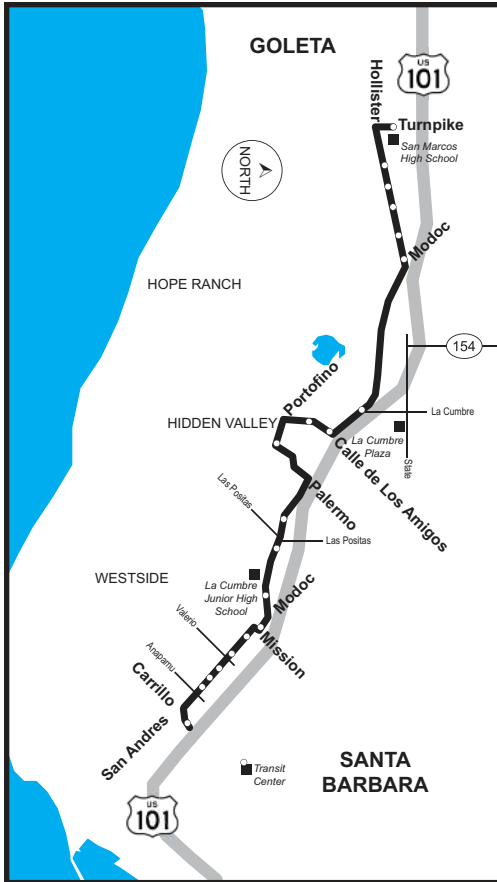

2530 San Marcos High School

Westside

AM

Line 2530 Bus Stops

- Carrillo San Andres
- San Andres Anapamu
- San Andres Sola
- San Andres Valerio
- San Andres Pedregosa
- Modoc Oak
- Modoc Portesuella
- Modoc Hacienda
- Modoc Arroyo Verde
- Palermo Portofino
- Calle de Los Amigos Mariana
- Calle de Los Amigos Modoc
- Modoc La Cumbre CC
- Hollister Nogal
- Hollister Auhay East
- Hollister Sport Center
- Hollister San Antonio
- Hollister Puente
- Turnpike SMHS

Carrillo & San Andres	San Andres & Anapamu	Modoc & Portesuella	Palermo & Portofino	San Marcos High School
7:47	7:48	7:55	8:00	8:15
Late Start				
8:42	8:43	8:50	8:55	9:10

Underlined stops are time points. Wheelchair accessible stops are marked with a bullet (*)
Las paradas subrayadas son puntos de referencia.
Las paradas con acceso a silla de ruedas están marcadas con un punto (*)