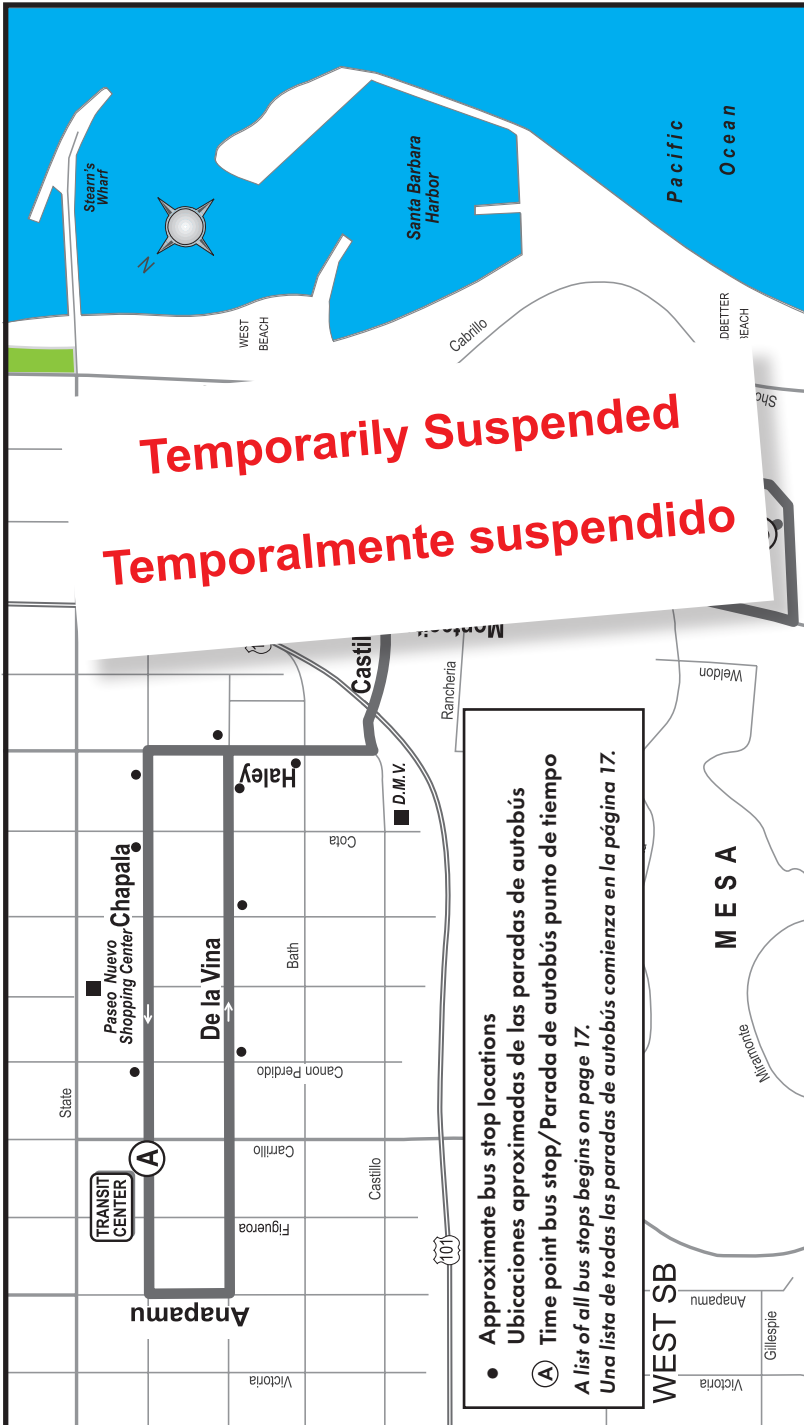

CITY COLLEGE SHUTTLE

Transit Center • De La Vina • Haley • SBCC

CITY COLLEGE SHUTTLE

Transit Center • De La Vina • Haley • SBCC

16

From Downtown Santa Barbara to SBCC

TRANSIT CENTER (A) ▶ SBCC Main Campus (B) ▶ SBCC West Campus (C)

MONDAY - FRIDAY

6:55	7:03	7:06
7:25	7:33	7:36
7:35	7:43	7:46 e
8:00	8:08	8:11
8:30		
9:00		
9:30		
10:00		
10:30		
11:00		
11:30		
12:00		
12:30		
1:01	1:12	1:16
1:36	1:47	1:51
2:11	2:22	2:26
2:46	2:57	3:01
3:21	3:32	3:36
3:56	4:07	4:11
4:31	4:42	4:46
5:06	5:17	5:21
5:41	5:52	5:56

From SBCC to Downtown Santa Barbara

SBCC West Campus (C) ▶ SBCC Main Campus (B) ▶ TRANSIT CENTER (A)

MONDAY - FRIDAY

7:06	7:10	7:25
7:36	7:40	8:00
....
		8:30
		9:00
		9:30
		10:00
		10:30
		11:00
		11:30
		12:00
		12:30
12:41	12:45	1:01
1:16	1:20	1:36
1:51	1:55	2:11
2:26	2:30	2:46
3:01	3:05	3:21
3:36	3:40	3:56
4:11	4:15	4:31
4:46	4:50	5:06
5:21	5:25	5:41
5:56	6:00	6:16

Temporarily Suspended
Temporalmente suspendido

Service on Line 16 is temporarily suspended as of April 25, 2022.

El servicio de la Línea 16 se suspende temporalmente a partir del 25 de abril de 2022.

e = End of the line. Termina la línea.