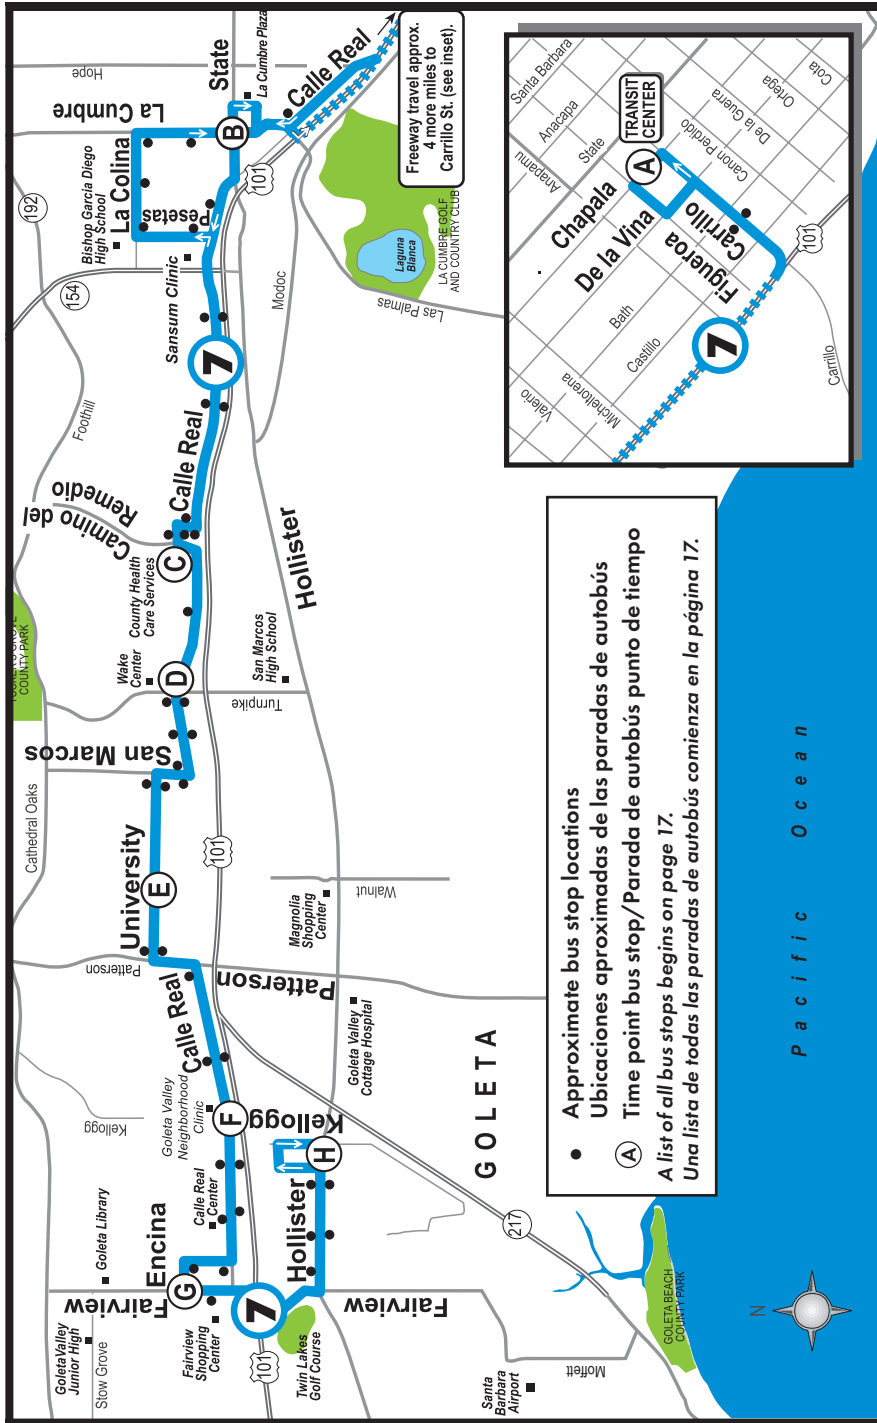

7

GOLETA OLD TOWN

Transit Center • La Cumbre • County Health • Fairview • Goleta Old Town

GOLETA OLD TOWN

Transit Center • La Cumbre • County Health • Fairview • Goleta Old Town

7

From Downtown Santa Barbara to Goleta Old Town

⇐ P.M. A.M. ⇐

e = End of the line. Termina la línea.

L = Note delay before departure time. Indica una breve espera antes de la hora de salida.

Line 7 continued on next page.

GOLETA OLD TOWN

Transit Center • La Cumbre • County Health • Fairview • Goleta Old Town

From Downtown Santa Barbara to Goleta Old Town

TRANSIT CENTER Ⓐ ▶	State & La Cumbre Ⓑ ▶	County Health Ⓒ ▶	Calle Real & Turnpike Ⓓ ▶	University & Ribera Ⓔ ▶	Calle Real & Kellogg Ⓕ ▶	Encina & Fairview Ⓖ ▶	Hollister & Kellogg Ⓗ
SATURDAY &							
SUNDAY							
7:45	7:59	8:07	8:11	8:16	8:20	8:27	8:37
8:45	8:59	9:07	9:11	9:16	9:20	9:27	9:37
9:45	9:59	10:07	10:11	10:16	10:20	10:27	10:37
10:45	10:59	11:07	11:11	11:16	11:20	11:27	11:37
11:45	11:59	12:07	12:11	12:16	12:20	12:27	12:37
12:45	12:59	1:07	1:11	1:16	1:20	1:27	1:37
1:45	1:59	2:07	2:11	2:16	2:20	2:27	2:37
2:45	2:59	3:07	3:11	3:16	3:20	3:27	3:37
3:45	3:59	4:07	4:11	4:16	4:20	4:27	4:37
4:45	4:59	5:07	5:11	5:16	5:20	5:27	5:37
5:45	5:59	6:07	6:11	6:16	6:20	6:27	6:37^e