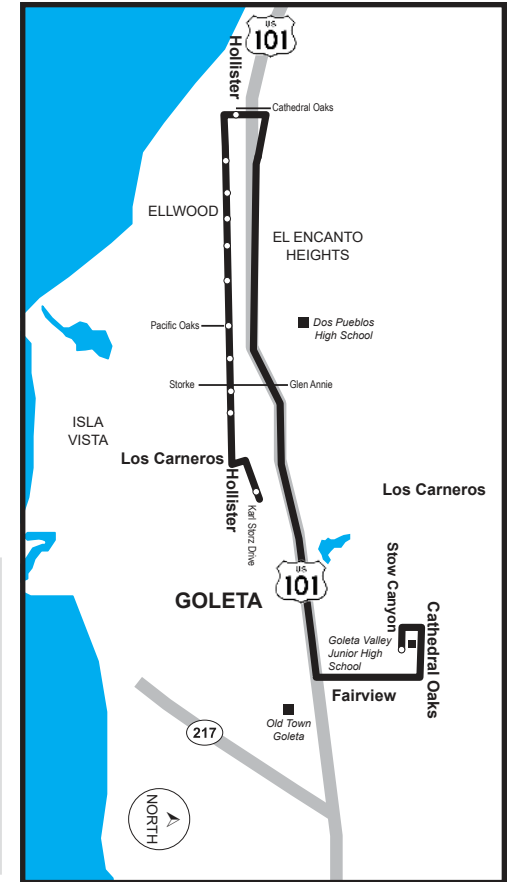

Underlined stops are time points. Wheelchair accessible stops are marked with a bullet (•)

Las paradas subrayadas son puntos de referencia.

Las paradas con acceso a silla de ruedas están marcadas con un punto (•)

Goleta Valley Jr. High 2630

Santa Barbara Shores

PM

Line 2630 Bus Stops

- Stow Canyon GVVJHS
- Hollister Cathedral Oaks
- Hollister Viajero
- Hollister SB Shores
- Hollister Palo Alto
- Hollister Entrance
- Hollister Cannon Green
- Hollister Pacific Oaks
- Hollister Village Way
- Hollister Storke
- Hollister Coromar
- Los Carneros Karl Storz Drive

Goleta Valley Jr. High School Minimum Days:

- September 13, 2022
- December 6, 2022
- January 20, 2023
- March 7, 2023
- May 9, 2023
- June 8, 2023

Goleta Valley Jr. High School

3:05

Los Carneros & Karl Storz Drive