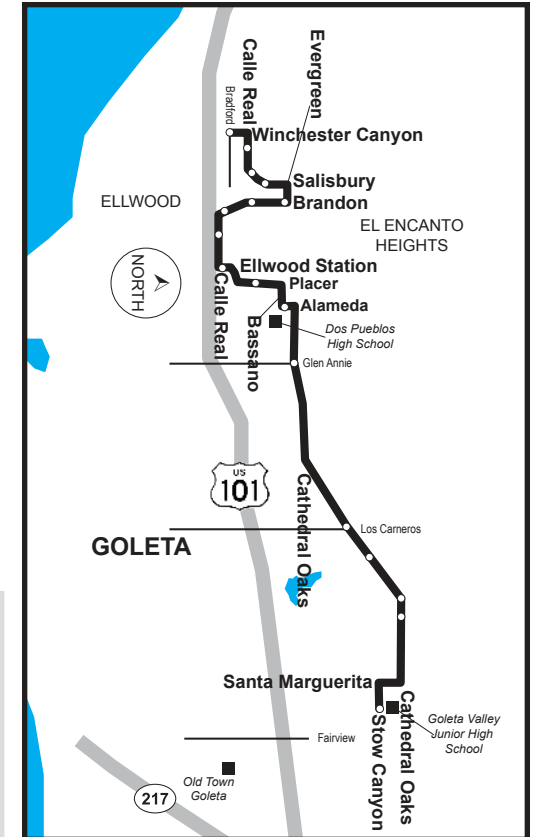

2620 Goleta Valley Jr. High

Winchester Canyon

AM

Line 2620 Bus Stops

- | | |
|-----------------------|-------------------|
| <u>Winchester Cyn</u> | <u>Bradford</u> |
| • Calle Real | Jenna |
| • Salisbury | Padova |
| • Evergreen | Redwood Way |
| • Brandon | Evergreen |
| • Brandon | Padova |
| • Brandon | Durham |
| • Brandon | Calle Real |
| • Ellwood Station | San Blanco |
| • Placer | Del Norte |
| • Cathedral Oaks | Glen Annie |
| • Cathedral Oaks | Los Carneros |
| • Cathedral Oaks | Cam. Laguna Vista |
| • <u>Stow Canyon</u> | <u>GVJHS</u> |

Winchester Canyon & Bradford

8:23

Goleta Valley Jr. High School

8:50

Underlined stops are time points. Wheelchair accessible stops are marked with a bullet (•)

Las paradas subrayadas son puntos de referencia.

Las paradas con acceso a silla de ruedas están marcadas con un punto (•)

Goleta Valley Jr. High 2620

Winchester Canyon

PM

Line 2620 Bus Stops

- | | |
|----------------------|-------------------|
| • <u>Stow Canyon</u> | <u>GVJHS</u> |
| • Cathedral Oaks | Windsor |
| • Cathedral Oaks | La Patera |
| • Cathedral Oaks | Cam. Laguna Vista |
| • Cathedral Oaks | Los Carneros |
| • Cathedral Oaks | Glen Annie |
| • Alameda | Bassano |
| • Placer | Padova |
| • Ellwood Station | San Blanco |
| • Calle Real | San Rossano |
| • Brandon | Hempstead |
| • Brandon | Padova |
| • <u>Brandon</u> | <u>Evergreen</u> |
| • Salisbury | San Napoli |
| • Salisbury | Padova |
| • <u>Calle Real</u> | <u>Jenna</u> |
| • Winchester Cyn | Bradford |

2630 Goleta Valley Jr. High

Santa Barbara Shores

AM

Line 2630 Bus Stops

- Hollister Cathedral Oaks
- Hollister Viajero
- Hollister SB Shores
- Hollister Palo Alto
- Hollister Entrance
- Hollister Cannon Green
- Hollister Pacific Oaks
- Hollister Camino Real Mktpl
- Hollister Storke
- Hollister Coromar
- Los Carneros Karl Storz Drive
- Stow Canyon GVVJHS