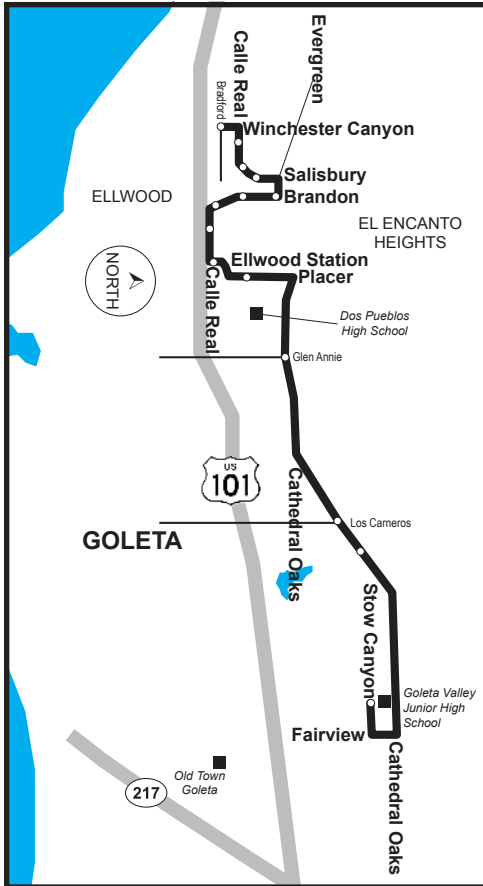

2620 Goleta Valley Jr. High

Winchester Canyon

AM