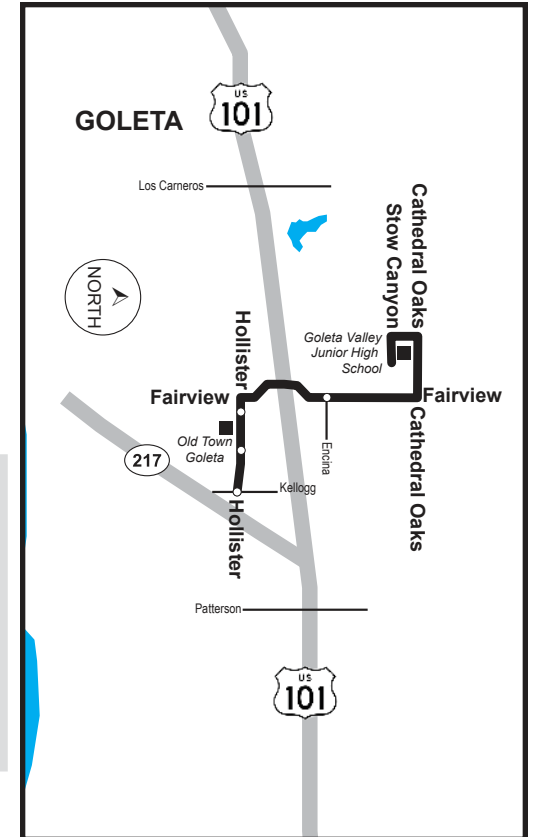

2610 Goleta Valley Jr. High

Old Town Goleta

AM

Line 2610 Bus Stops

- Hollister Kellogg
- Hollister Wendy's
- Hollister Nectarine
- Hollister Orange
- Fairview Encina
- Stow Canyon GVJHS

Hollister & Kellogg	Hollister & Nectarine	Goleta Valley Jr. High School
8:38	8:40	8:50

Goleta Valley Jr. High 2610

Old Town Goleta

PM

Line 2610 Bus Stops

- Stow Canyon GVJHS
- Fairview Encina
- Hollister Pine
- Hollister Community Center
- Hollister Kellogg

Goleta Valley Jr. High School Minimum Days:
 September 13, 2022
 December 6, 2022
 January 20, 2023
 March 7, 2023
 May 9, 2023
 June 8, 2023

2620 Goleta Valley Jr. High

Winchester Canyon

AM

Line 2620 Bus Stops

- | | |
|-----------------------|-------------------|
| <u>Winchester Cyn</u> | <u>Bradford</u> |
| • Calle Real | Jenna |
| • Salisbury | Padova |
| • Evergreen | Redwood Way |
| • Brandon | Evergreen |
| • Brandon | Padova |
| • Brandon | Durham |
| • Brandon | Calle Real |
| • Ellwood Station | San Blanco |
| • Placer | Del Norte |
| • Cathedral Oaks | Glen Annie |
| • Cathedral Oaks | Los Carneros |
| • Cathedral Oaks | Cam. Laguna Vista |
| • <u>Stow Canyon</u> | <u>GVJHS</u> |

Winchester Canyon & Bradford

8:23

Goleta Valley Jr. High School

8:50

Underlined stops are time points. Wheelchair accessible stops are marked with a bullet (•)

Las paradas subrayadas son puntos de referencia.