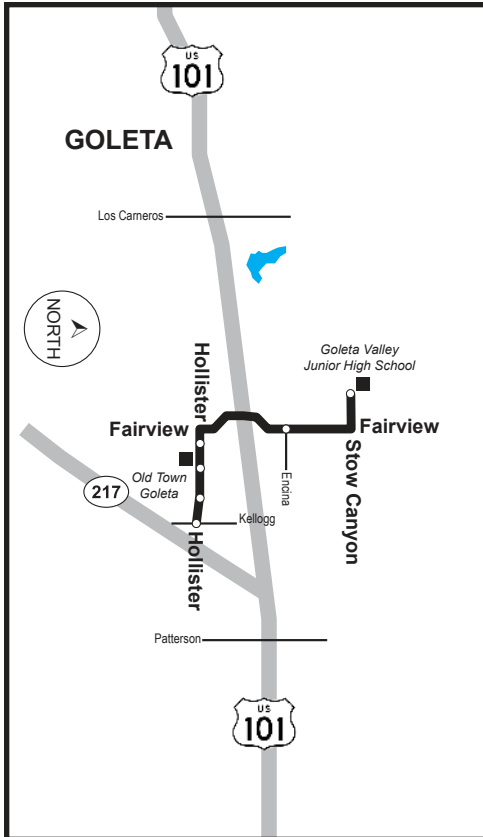

2610 Goleta Valley Jr. High

Old Town Goleta

AM

Line 2610 Bus Stops

- Hollister Kellogg
- Hollister Wendy's
- Hollister Nectarine
- Hollister Orange
- Fairview Encina
- Stow Canyon GVJHS

Hollister & Kellogg	Hollister & Nectarine	Goleta Valley Jr. High School
8:38	8:40	8:50

Goleta Valley Jr. High 2610

Old Town Goleta

PM

Line 2610 Bus Stops

- Stow Canyon GVJHS
- Fairview Encina
- Hollister Pine
- Hollister Community Center
- Hollister Kellogg

Goleta Valley Jr. High School Minimum Days:
 September 13, 2022
 December 6, 2022
 January 20, 2023
 March 7, 2023
 May 9, 2023
 June 8, 2023

2620 Goleta Valley Jr. High

Winchester Canyon

AM

Line 2620 Bus Stops

- | | |
|-----------------------|-------------------|
| <u>Winchester Cyn</u> | <u>Bradford</u> |
| • Calle Real | Jenna |
| • Salisbury | Padova |
| • Evergreen | Redwood Way |
| • Brandon | Evergreen |
| • Brandon | Padova |
| • Brandon | Durham |
| • Brandon | Calle Real |
| • Ellwood Station | San Blanco |
| • Placer | Del Norte |
| • Cathedral Oaks | Glen Annie |
| • Cathedral Oaks | Los Carneros |
| • Cathedral Oaks | Cam. Laguna Vista |
| • <u>Stow Canyon</u> | <u>GVJHS</u> |

Winchester Canyon & Bradford

8:23

Goleta Valley Jr. High School

8:50

Underlined stops are time points. Wheelchair accessible stops are marked with a bullet (•)

Las paradas subrayadas son puntos de referencia.