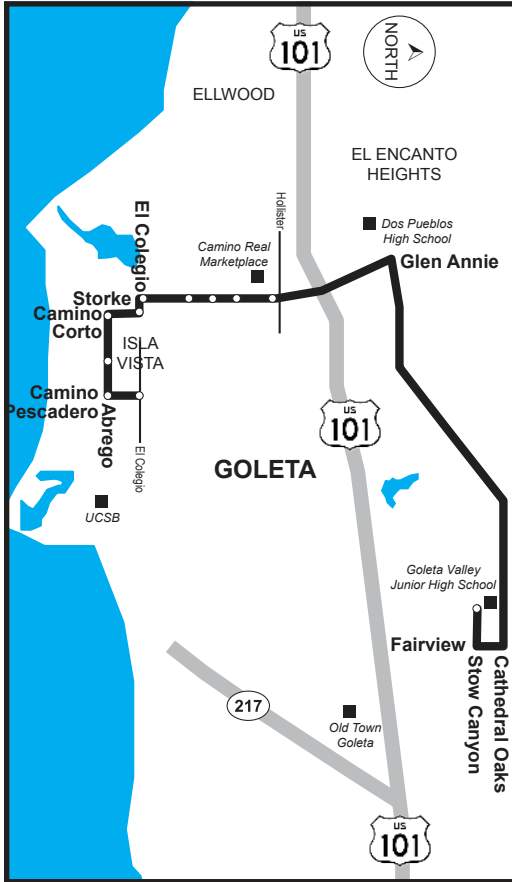

Goleta Valley Jr. High School Minimum Days:

- September 13, 2022
- December 6, 2022
- January 20, 2023
- March 7, 2023
- May 9, 2023
- June 8, 2023

Goleta Valley Jr. High School

3:05

Los Carneros & Karl Storz Drive

2650 Goleta Valley Jr. High

Isla Vista

AM

Line 2650 Bus Stops

- Cam. Pescadero El Colegio
- Abrego Cam. Pescadero
- Abrego Camino del Sur
- Abrego Camino Corto
- El Colegio Santa Catalina
- Storke El Colegio
- Storke Whittier
- Storke Phelps
- Storke Santa Felicia
- Storke Hollister
- Stow Canyon GVJHS