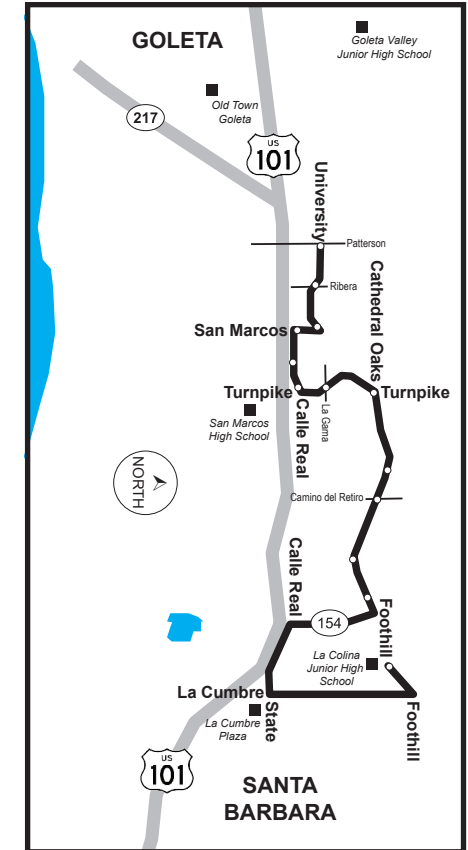

La Colina Jr. High 2420

University

PM

Line 2420 Bus Stops Stop

- Foothill La Colina JHS 68
- Cathedral Oaks Via Chaparral 529
- Cathedral Oaks El Sueno 530
- Cathedral Oaks Camino del Retiro 531
- Cathedral Oaks Camino del Rio 1001
- Turnpike Cathedral Oaks 1025
- Turnpike La Gama 67
- Calle Real Turnpike 451
- Calle Real Pebble Hill 416
- San Marcos Calle Real 417
- University San Marcos 418
- University Ribera 419
- University Patterson 32

La Colina Jr. High School Minimum Days:

- September 12, 2023
- December 5, 2023
- January 26, 2024
- March 5, 2024
- May 7, 2024
- June 13, 2024

	University & Patterson	Calle Real & Turnpike	La Colina Jr. High School
Mon & Fri	8:20	8:30	8:40
Tues & Thurs	8:00	8:10	8:20
Wed	8:50	9:00	9:10

Underlined stops are time points. Wheelchair accessible stops are marked with a bullet (•)

Las paradas subrayadas son puntos de referencia.

Las paradas con acceso a silla de ruedas están marcadas con un punto (•)

	La Colina Jr. High School	Calle Real & Turnpike	University & Patterson
Regular	3:20	3:34	3:42
<u>Minimum Day</u>	<u>12:25</u>	<u>12:39</u>	<u>12:47</u>

Underlined stops are time points. Wheelchair accessible stops are marked with a bullet (•)

Las paradas subrayadas son puntos de referencia.

Las paradas con acceso a silla de ruedas están marcadas con un punto (•)