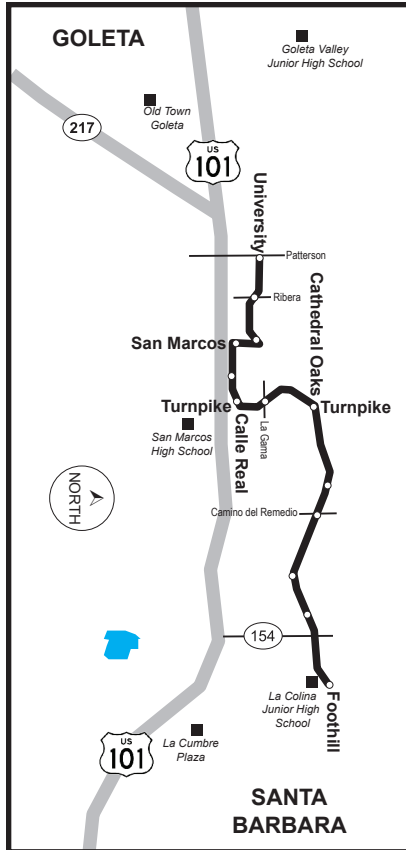

2420 La Colina Jr. High

University

AM

Line 2420 Bus Stops Stop

- University Patterson 890
- University Ribera 891
- University San Marcos 893
- San Marcos Calle Real 858
- Calle Real Pebble Hill 642
- Calle Real Turnpike 31
- Turnpike La Gama 889
- Cathedral Oaks Turnpike 39
- Cathedral Oaks Camino del Remedio 549
- Cathedral Oaks El Sueno 673
- Cathedral Oaks Rancho SB MHP ?
- Cathedral Oaks Via Chaparral 1024
- Foothill La Colina JHS 730