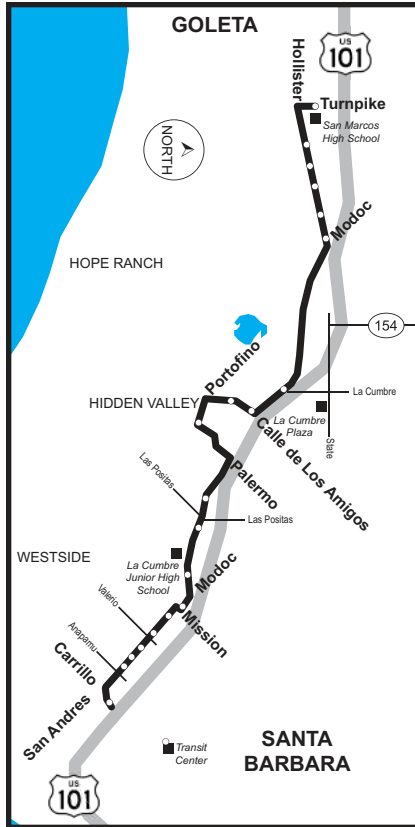

2530 San Marcos High School

Westside

AM

Line 2530 Bus Stops Stop

- Carrillo San Andres 224
- San Andres Anapamu 223
- San Andres Sola 222
- San Andres Valerio 12
- San Andres Pedregosa 220
- Modoc Oak 225
- Modoc Portesuello 1
- Modoc Hacienda 809
- Modoc Arroyo Verde 1111
- Palermo Portofino 89
- Calle de Los Amigos Mariana 361
- Calle de Los Amigos Modoc 362
- Modoc La Cumbre CC 363
- Hollister Nogal 258
- Hollister Auhay East 259
- Hollister Sport Center 260
- Hollister San Antonio 261
- Hollister Puente 926
- Turnpike SMHS 157