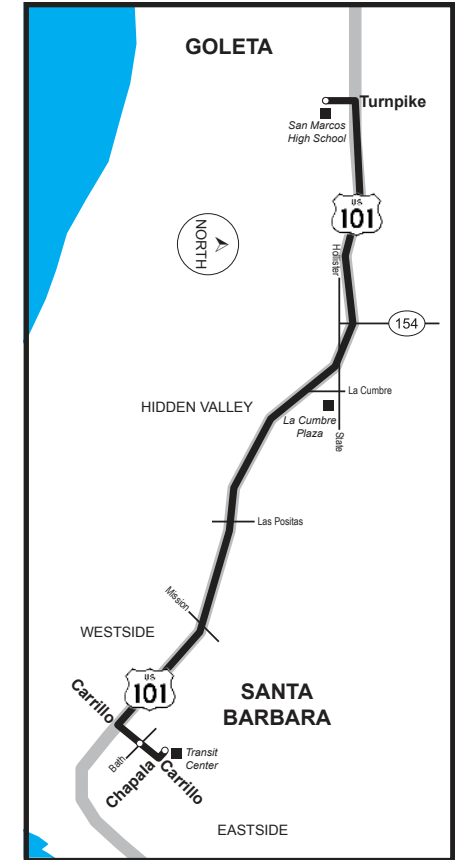

San Marcos High School 2520

PM

Transit Center

Line 2520 Bus Stops Stop

- Turnpike SMHS 157
- Carrillo Bath 667
- Transit Center 4

San Marcos High School Minimum Days:
October 27, 2023
January 26, 2024
April 12, 2024
June 13, 2024

	Transit Center	San Marcos High School
Mon-Wed-Fri	7:45	8:00
Tues & Thurs	8:55	9:10

	San Marcos High School	Transit Center
Regular	3:50	4:10
<u>Minimum Day</u>	<u>12:45</u>	<u>1:05</u>

Underlined stops are time points. Wheelchair accessible stops are marked with a bullet (•)

Las paradas subrayadas son puntos de referencia.
Las paradas con acceso a silla de ruedas están marcadas con un punto (•)

Underlined stops are time points. Wheelchair accessible stops are marked with a bullet (•)

Las paradas subrayadas son puntos de referencia.
Las paradas con acceso a silla de ruedas están marcadas con un punto (•)