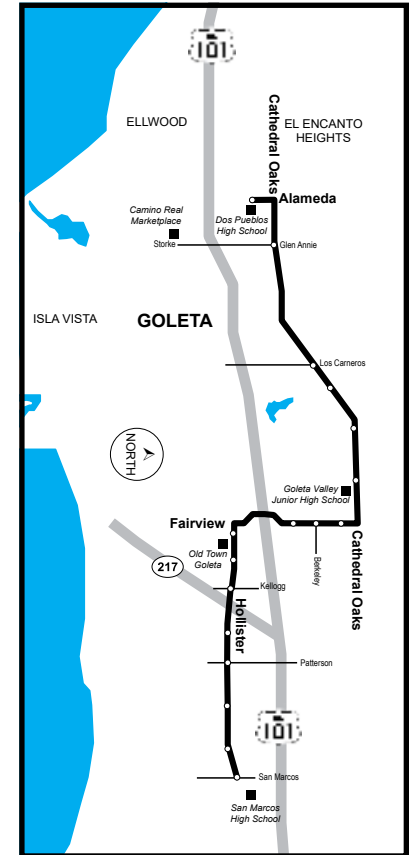

### Line 2720 Bus Stops Stop #

- Hollister Turnpike 157
- Hollister San Marcos 927
- Hollister Walnut 761
- Hollister Lassen 265
- Hollister Patterson 85
- Hollister Sumida 1044
- Hollister Ward 268
- Hollister Kellogg 925
- Hollister Wendy's 269
- Hollister Nectarine 181
- Hollister Orange 270
- Alameda Bassano (DPHS) 612

# Dos Pueblos High School 2720

Old Town Goleta

PM

### Line 2730 Bus Stops