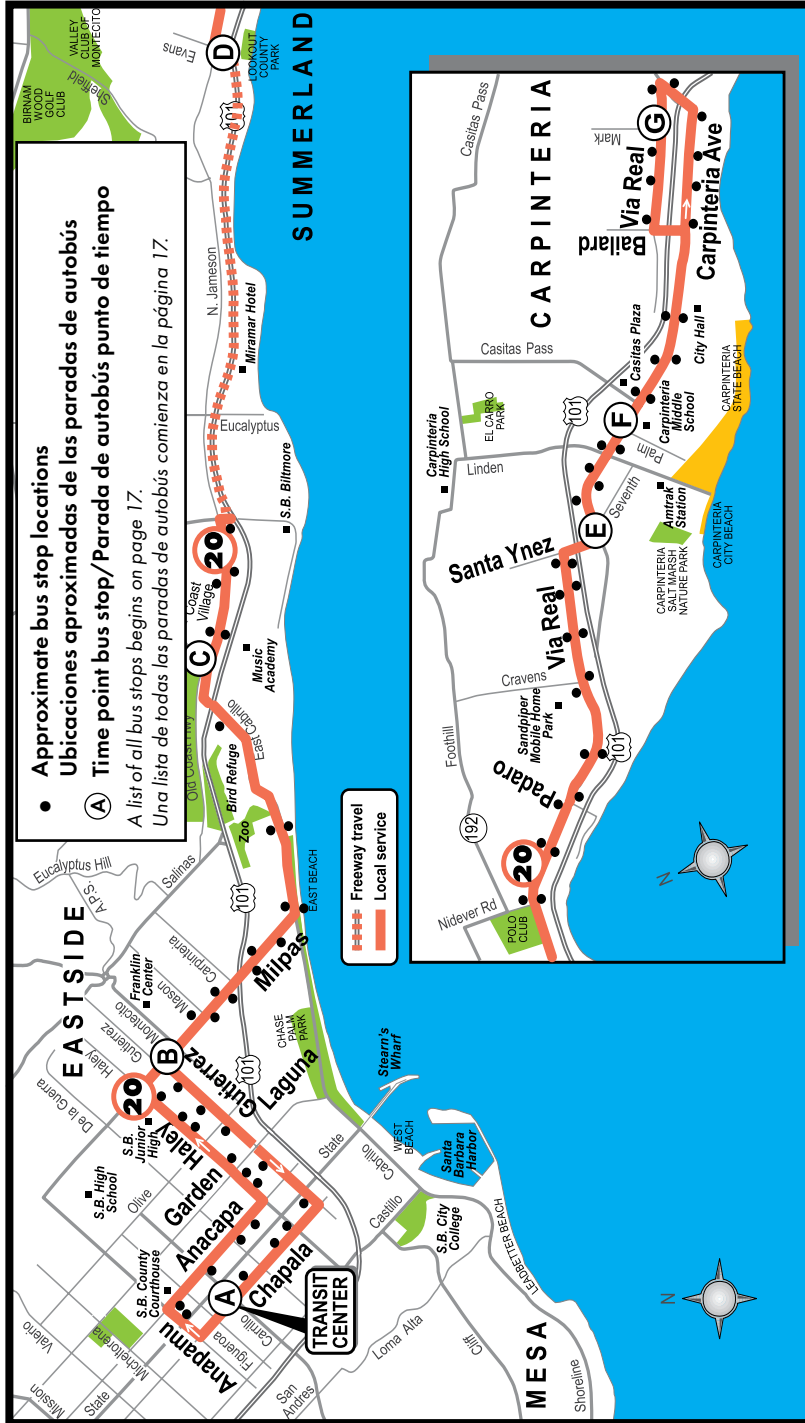

CARPINTERIA

Transit Center • Milpas • Coast Village • Summerland • Carpinteria

CARPINTERIA

20

Transit Center • Milpas • Coast Village • Summerland • Carpinteria

From Santa Barbara to Carpinteria

TRANSIT CENTER (A) ▶ Milpas & Gutierrez (B) ▶ Coast Village & Hot Springs (C) ▶ Lillie & Evans (D) ▶ Carpinteria & 7th (E) ▶ Carpinteria & Palm (F) ▶ Mark Avenue (G)

Line 20 continued on next page.

CARPINTERIA

Transit Center • Milpas • Coast Village • Summerland • Carpinteria

From Santa Barbara to Carpinteria

TRANSIT CENTER Ⓐ ▶	Milpas & Gutierrez Ⓑ ▶	Coast Village & Hot Springs Ⓒ ▶	Lillie & Evans Ⓓ ▶	Carpinteria & 7th Ⓔ ▶	Carpinteria & Palm Ⓕ ▶	Mark Avenue Ⓖ
-----------------------	---------------------------	------------------------------------	-----------------------	--------------------------	---------------------------	------------------

⇄ P.M. A.M. ⇄

CARPINTERIA

Transit Center • Milpas • Coast Village • Summerland • Carpinteria

From Carpinteria to Santa Barbara

Mark Avenue ⓐ ▶	Carpinteria & Palm ⓕ ▶	Via Real & Santa Ynez ⓔ ▶	Ortega Hill & Evans ⓓ ▶	Coast Village & Hot Springs ⓒ ▶	Milpas & Montecito ⓑ ▶	TRANSIT CENTER ⓐ
--------------------	---------------------------	------------------------------	----------------------------	------------------------------------	---------------------------	---------------------