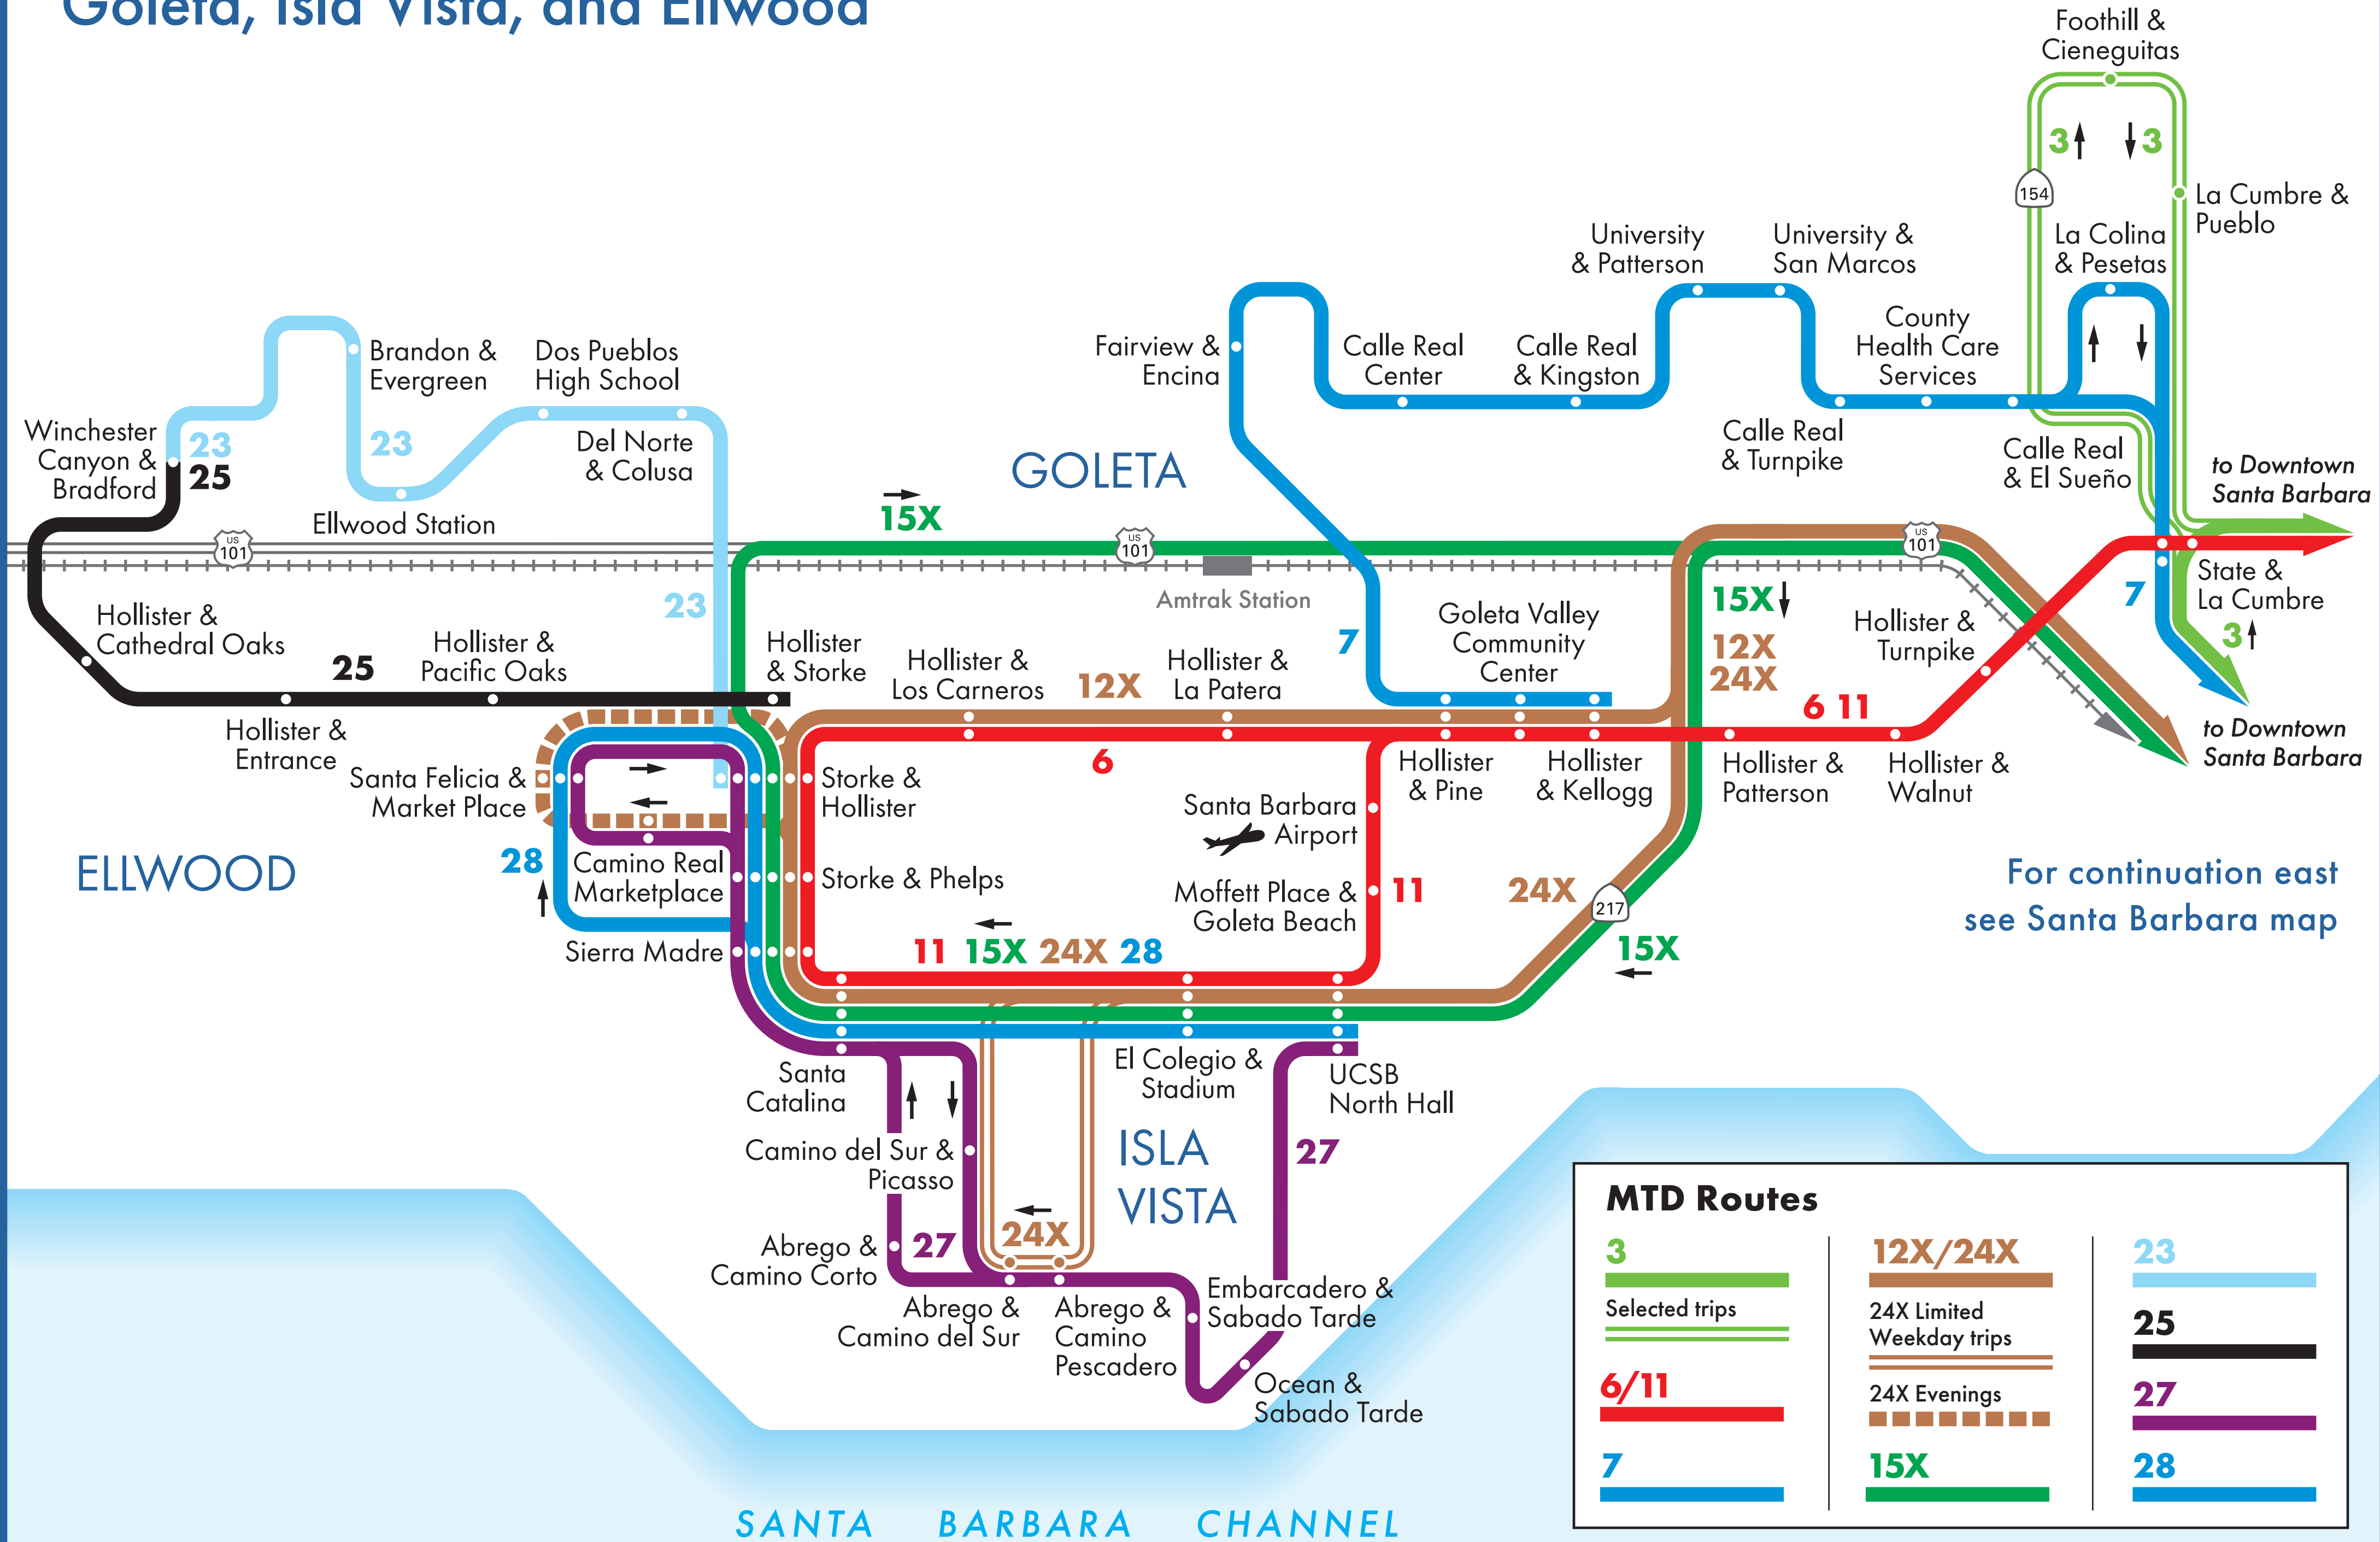

Goleta, Isla Vista, and Ellwood

For continuation east see Santa Barbara map

MTD Routes

3 Selected trips	12X/24X 24X Limited Weekday trips 24X Evenings	23
6/11		25
7	15X	27
		28