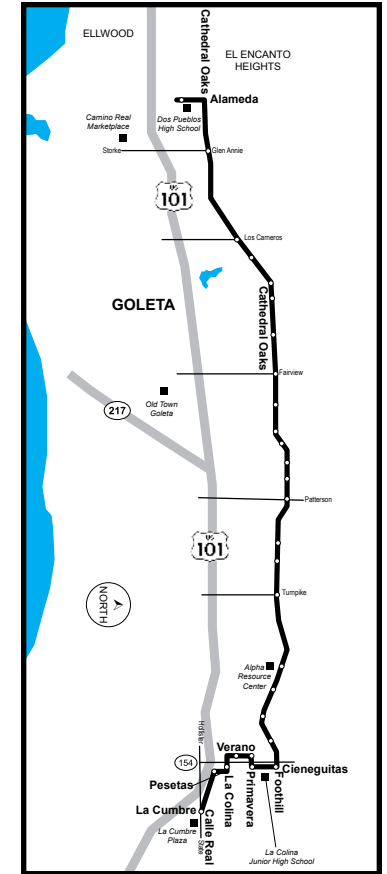

Las paradas subrayadas son puntos de referencia.

Las paradas con acceso a silla de ruedas están marcadas con un punto (•)

Dos Pueblos High School 2730

Cathedral Oaks

PM

Line 2730 Bus Stops

Stop

- Alameda Bassano (DPHS) 612
- Cathedral Oaks Glen Annie 674
- Cathedral Oaks Los Carneros 676
- Cathedral Oaks Camino Laguna Vista 672
- Cathedral Oaks Windsor 681
- Cathedral Oaks Santa Marguerita 679
- Cathedral Oaks Fairview 82
- Cathedral Oaks Arundel 547
- Cathedral Oaks Cambridge 670
- Cathedral Oaks Camino Cascada 671
- Cathedral Oaks Kellogg 675
- Cathedral Oaks Avenida Pequena 548
- Cathedral Oaks Patterson 1003
- Cathedral Oaks Ribera 677
- Cathedral Oaks San Marcos 678
- Cathedral Oaks Turnpike 39
- Cathedral Oaks Camino del Remedio 549
- Cathedral Oaks El Sueno 673
- Cathedral Oaks Rancho SB Mobile 550
- Cathedral Oaks Home Park
- Cathedral Oaks Via Chaparral 1024
- Foothill Cieneguitas 40
- Cieneguitas Foothill 684
- Cieneguitas Primavera 686
- Primavera Verano 843
- Verano San Martin 899
- La Colina Pesetas 423
- La Colina Lee 424
- La Cumbre La Colina 425
- La Cumbre Via Lucero 426
- State La Cumbre 16

	Dos Pueblos High School	Cathedral Oaks & Turnpike	Foothill & Cieneguitas	State & La Cumbre
Regular	3:50	4:08	4:14	4:20
Minimum Day	12:45	1:03	1:09	1:15

Underlined stops are time points. Wheelchair accessible stops are marked with a bullet (•)