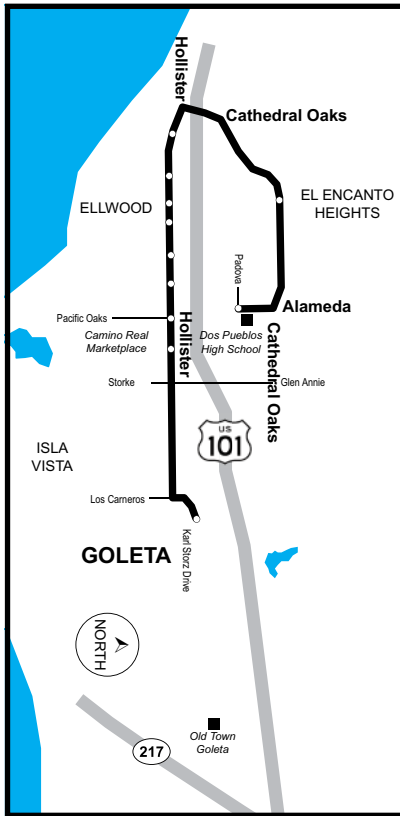

2740 Dos Pueblos High School

Santa Barbara Shores

AM

Line 2740 Bus Stops Stop

- Los Cameros Karl Storz Drive 1126
- Hollister Pacific Oaks 958
- Hollister Cannon Green 312
- Hollister Entrance 959
- Hollister Palo Alto 313
- Hollister SB Shores 314
- Hollister Viajero 929
- Hollister Cathedral Oaks 960
- Cathedral Oaks Brandon 1100
- Alameda Padova (DPHS) 611

	Los Cameros & Karl Storz Drive	Hollister & Pacific Oaks	Hollister & Entrance	Hollister & Cathedral Oaks	Dos Pueblos High School
Mon-Wed-Fri	7:37	7:42	7:44	7:47	8:00
Tues & Thurs	8:42	8:47	8:49	8:52	9:05

Underlined stops are time points. Wheelchair accessible stops are marked with a bullet (•)
Las paradas subrayadas son puntos de referencia.
Las paradas con acceso a silla de ruedas están marcadas con un punto (•)

Dos Pueblos High School 2740

Santa Barbara Shores

PM

1. ### Line 2740 Bus Stops Stop #
2. Alameda Padova (DPHS) 590
   - Placer Padova 471
   - Ellwood Station San Blanco 472
   - Calle Real San Rossano 473
   - Brandon Hempstead 474
   - Brandon Padova 475
   - Brandon Evergreen 78
   - Salisbury San Napoli 476
   - Salisbury Padova 477
   - Calle Real Jenna 660
   - Winchester Cyn Bradford 43
   - Calle Real Winchester PI 479
   - Hollister Cathedral Oaks 109
   - Hollister Viajero 315
   - Hollister SB Shores 79
   - Hollister Palo Alto 756
   - Hollister Entrance 110
   - Hollister Cannon Green 753
   - Hollister Pacific Oaks 144
   - Los Cameros Karl Storz Drive 1125