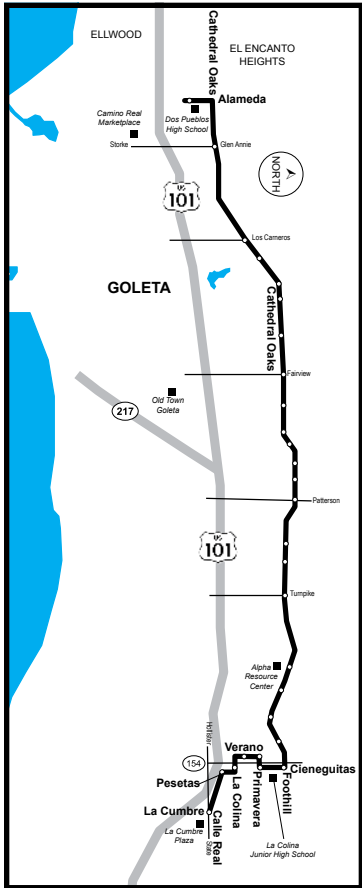

2730 Dos Pueblos High School

Cathedral Oaks

AM

Line 2730 Bus Stops

Stop

- State La Cumbre 16
- Calle Real Pesetas 409
- Pesetas Calle Real 422
- La Colina Pesetas 1085
- Verano San Martin 900
- Verano Primavera 898
- Cieneguitas Primavera 685
- Cieneguitas Foothill 683
- Foothill Cieneguitas 83
- Cathedral Oaks Via Chaparral 529
- Cathedral Oaks El Sueno 530
- Cathedral Oaks Camino del Retiro 531
- Cathedral Oaks Camino del Rio 1001
- Cathedral Oaks Turnpike 680
- Cathedral Oaks San Marcos 533
- Cathedral Oaks Ribera 534
- Cathedral Oaks Patterson 535
- Cathedral Oaks Kellogg 536
- Cathedral Oaks Camino Cascada 537
- Cathedral Oaks Cambridge 538
- Cathedral Oaks Arundel 539
- Cathedral Oaks Fairview 37
- Cathedral Oaks Santa Marguerita 546
- Cathedral Oaks Windsor 540
- Cathedral Oaks La Patera 943
- Cathedral Oaks Camino Laguna Vista 542
- Cathedral Oaks Los Carneros 543
- Cathedral Oaks Glen Annie 544
- Alameda Bassano 609
- Alameda Padova (DPHS) 611

	State & La Cumbre	Foothill & Cieneguitas	Cathedral Oaks & Turnpike	Cathedral Oaks & Fairview	Dos Pueblos High School
Mon-Wed-Fri	7:23	7:32	7:38	7:49	8:00
Tues & Thurs	8:28	8:37	8:43	8:54	9:05

Underlined stops are time points. Wheelchair accessible stops are marked with a bullet (•)

Las paradas subrayadas son puntos de referencia.

Las paradas con acceso a silla de ruedas están marcadas con un punto (•)

Dos Pueblos High School 2730

Cathedral Oaks

PM

Line 2730 Bus Stops

Stop

- Alameda Bassano (DPHS) 612
- Cathedral Oaks Glen Annie 674
- Cathedral Oaks Los Carneros 676
- Cathedral Oaks Camino Laguna Vista 672
- Cathedral Oaks Windsor 681
- Cathedral Oaks Santa Marguerita 679
- Cathedral Oaks Fairview 82
- Cathedral Oaks Arundel 547
- Cathedral Oaks Cambridge 670
- Cathedral Oaks Camino Cascada 671
- Cathedral Oaks Kellogg 675
- Cathedral Oaks Avenida Pequena 548
- Cathedral Oaks Patterson 1003
- Cathedral Oaks Ribera 677
- Cathedral Oaks San Marcos 678
- Cathedral Oaks Turnpike 39
- Cathedral Oaks Camino del Remedio 549
- Cathedral Oaks El Sueno 673
- Cathedral Oaks Rancho SB Mobile 550
- Cathedral Oaks Home Park
- Cathedral Oaks Via Chaparral 1024
- Foothill Cieneguitas 40
- Cieneguitas Foothill 684
- Cieneguitas Primavera 686
- Primavera Verano 843
- Verano San Martin 899
- La Colina Pesetas 423
- La Colina Lee 424
- La Cumbre La Colina 425
- La Cumbre Via Lucero 426
- State La Cumbre 16