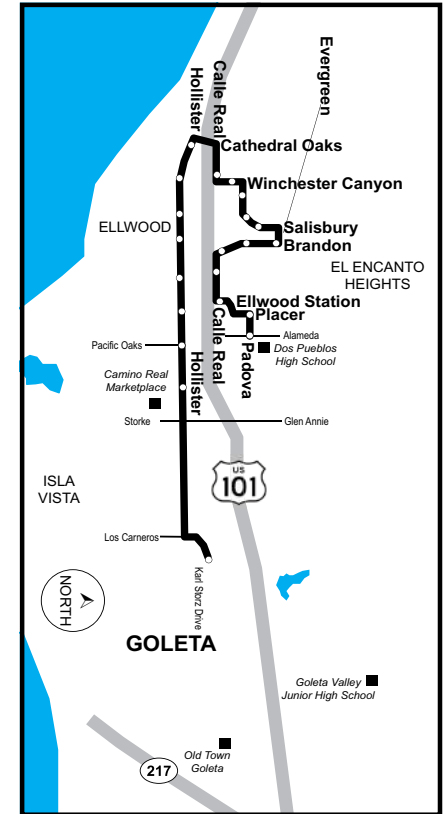

Dos Pueblos High School

Minimum Days:

October 18, 2024

January 24, 2025

April 4, 2025

June 12, 2025

	Dos Pueblos High School	Hollister & Cathedral Oaks	Hollister & Entrance	Hollister & Pacific Oaks	Los Cameros & Karl Storz Drive
Regular	3:50	4:00	4:04	4:06	4:11
Minimum Day	12:45	12:55	12:59	1:01	1:06