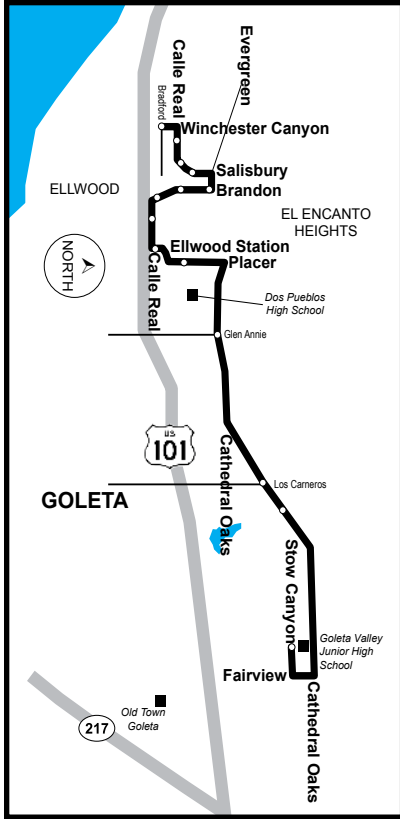

2620 Goleta Valley Jr. High

Winchester Canyon

AM

Line 2620 Bus Stops		Stop #
<u>Winchester Cyn</u>	<u>Bradford</u>	143
• Calle Real	Jenna	77
• Salisbury	Padova	856
• Evergreen	Redwood Way	480
• Brandon	Evergreen	78
• Brandon	Padova	626
• Brandon	Durham	481
• Brandon	Calle Real	402
• Ellwood Station	San Blanco	720
• Placer	Del Norte	483
• Cathedral Oaks	Glen Annie	674
• Cathedral Oaks	Los Carneros	676
• Cathedral Oaks	Cam. Laguna Vista	672
• <u>Stow Canyon</u>	<u>GVJHS</u>	<u>72</u>

	Winchester Canyon & Bradford	Goleta Valley Jr. High School
Mon-Wed-Fri	8:08	8:35
Tues & Thurs	8:03	8:30

Underlined stops are time points. Wheelchair accessible stops are marked with a bullet (•)
Las paradas subrayadas son puntos de referencia.
Las paradas con acceso a silla de ruedas están marcadas con un punto (•)