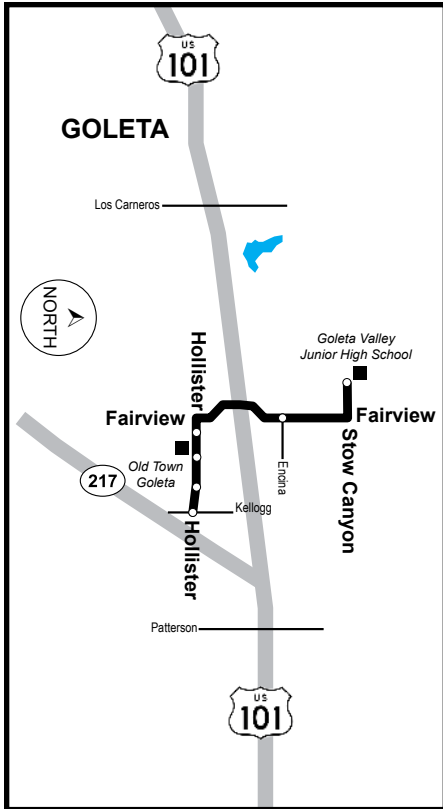

2610 Goleta Valley Jr. High

Old Town Goleta

AM

Line 2610 Bus Stops Stop

- Hollister Kellogg 925
- Hollister Wendy's 269
- Hollister Nectarine 181
- Hollister Orange 270
- Fairview Encina 33
- Stow Canyon GVJHS 72

	Hollister & Kellogg	Hollister & Nectarine	Goleta Valley Jr. High School
Mon-Wed-Fri	8:23	8:25	8:35
Tues & Thurs	8:18	8:20	8:30

Underlined stops are time points. Wheelchair accessible stops are marked with a bullet (•)
 Las paradas subrayadas son puntos de referencia.
 Las paradas con acceso a silla de ruedas están marcadas con un punto (•)

Goleta Valley Jr. High 2610

Old Town Goleta

PM

Line 2610 Bus Stops Stop

- Stow Canyon GVJHS 72
- Fairview Encina 33
- Hollister Pine 289
- Hollister Community Center 290
- Hollister Kellogg 25

Goleta Valley Jr. High School Minimum Days:
 September 10, 2024
 December 3, 2024
 January 24, 2025
 March 4, 2025
 May 6, 2025
 June 12, 2025