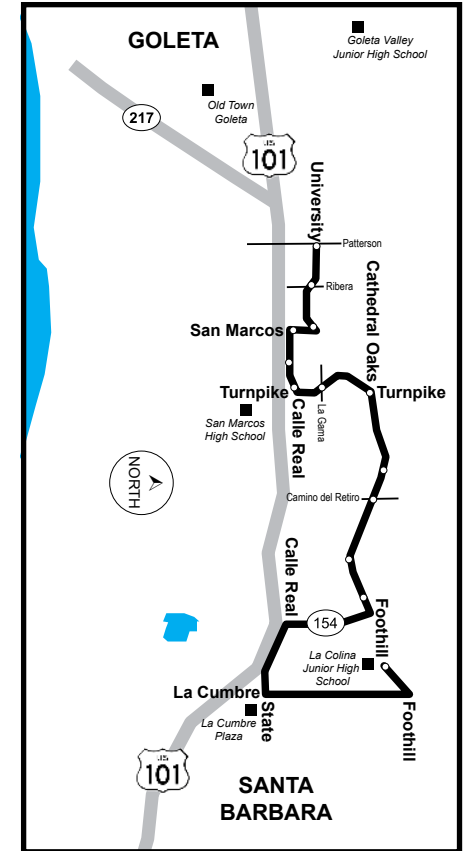

La Colina Jr. High 2420

University

PM

Line 2420 Bus Stops

		Stop #
• <u>Foothill</u>	<u>La Colina JHS</u>	<u>68</u>
• Cathedral Oaks	Via Chaparral	529
• Cathedral Oaks	El Sueno	530
• Cathedral Oaks	Camino del Retiro	531
• Cathedral Oaks	Camino del Rio	1001
• Turnpike	Cathedral Oaks	1025
• Turnpike	La Gama	67
• <u>Calle Real</u>	<u>Turnpike</u>	<u>451</u>
• Calle Real	Pebble Hill	416
• San Marcos	Calle Real	417
• University	San Marcos	418
• University	Ribera	419
• <u>University</u>	<u>Patterson</u>	<u>32</u>

La Colina Jr. High School Minimum Days:

- September 10, 2024
- December 3, 2024
- January 24, 2025
- March 4, 2025
- May 6, 2025
- June 12, 2025

	La Colina Jr. High School	Calle Real & Turnpike	University & Patterson
Regular	3:20	3:34	3:42
Minimum Day	12:25	12:39	12:47

Underlined stops are time points. Wheelchair accessible stops are marked with a bullet (*)
Las paradas subrayadas son puntos de referencia.
Las paradas con acceso a silla de ruedas están marcadas con un punto (*)