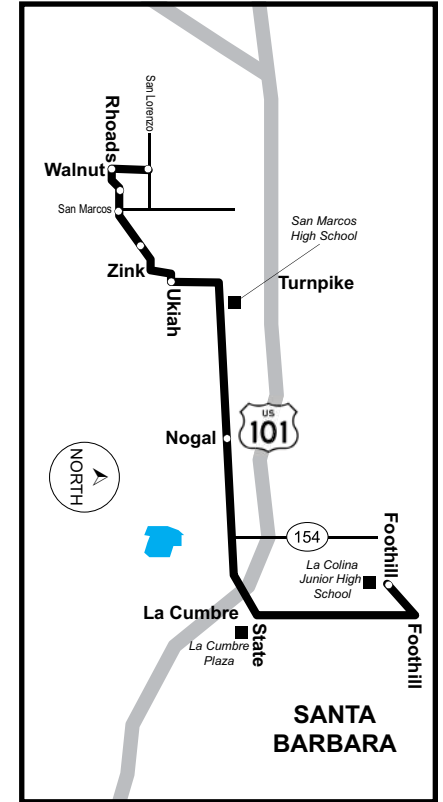

2410 La Colina Jr. High

Rhoads/Walnut

AM

Line 2410 Bus Stops		Stop #
<u>Turnpike</u>	<u>Ukiah</u>	<u>382</u>
<u>Rhoads</u>	<u>Ripley</u>	<u>69</u>
Rhoads	San Marcos Road	848
• Rhoads	La Roda	847
• Walnut	Rhoads	914
• Walnut	San Lorenzo	70
• Hollister	Arboleda	87
• Foothill	<u>La Colina (LCJHS)</u>	<u>68</u>

La Colina Jr. High 2410

Rhoads/Walnut

PM

Line 2410 Bus Stops		Stop #
• Foothill	<u>La Colina (LCJHS)</u>	<u>68</u>
Hollister	Nogal	258
• <u>Turnpike</u>	<u>Ukiah</u>	<u>382</u>
<u>Rhoads</u>	<u>Ripley</u>	<u>69</u>
Rhoads	San Marcos Road	848
• Rhoads	La Roda	847
• Walnut	Rhoads	914
• Walnut	<u>San Lorenzo</u>	<u>70</u>

La Colina Jr. High 2430

Hollister Avenue

PM

Line 2430 Bus Stops Stop

- Foothill La Colina JHS 730
- State La Cumbre 16
- State Hwy 154 257
- Hollister Nogal 258
- Hollister Auhay East 259
- Hollister Sport Center 260
- Hollister San Antonio 261
- Hollister Puente 926
- Hollister Turnpike 157
- Hollister San Marcos Rd 927
- Hollister Walnut 761
- Hollister Lassen 265

**Additional Bus Service to/from
La Colina Junior High School**

Line #	Area Served	Pick-Up & Drop-Off Location	Scheduled Times (Mon-Fri)
3	La Cumbre, Las Positas, Cottage Hospital		
	AM Arrivals	Foothill & Cieneguitas	7:45, 8:15, 8:45, 9:15, 9:45
	PM Departures	Foothill & Cieneguitas	2:45, 3:15, 3:45, 4:15