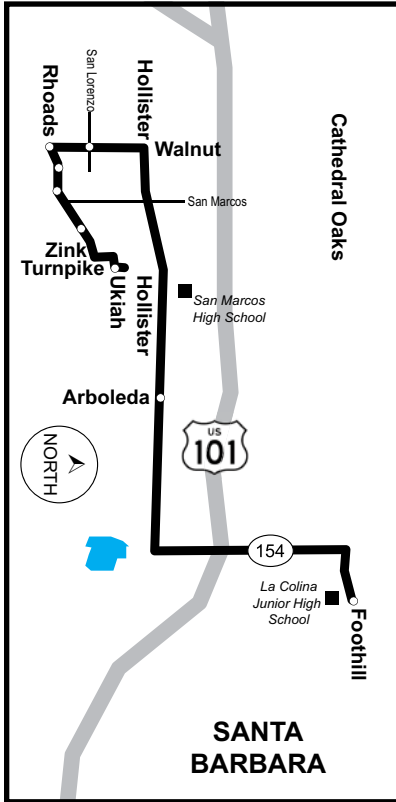

2410 La Colina Jr. High

Rhoads/Walnut

AM

Line 2410 Bus Stops		Stop #
<u>Turnpike</u>	<u>Ukiah</u>	<u>382</u>
<u>Rhoads</u>	<u>Ripley</u>	<u>69</u>
Rhoads	San Marcos Road	848
• Rhoads	La Roda	847
• Walnut	Rhoads	914
• Walnut	San Lorenzo	70
• Hollister	Arboleda	87
• Foothill	<u>La Colina (LCJHS)</u>	<u>68</u>

La Colina Jr. High 2410

Rhoads/Walnut

PM

Line 2410 Bus Stops		Stop #
• Foothill	<u>La Colina (LCJHS)</u>	<u>68</u>
Hollister	Nogal	258
• <u>Turnpike</u>	<u>Ukiah</u>	<u>382</u>
<u>Rhoads</u>	<u>Ripley</u>	<u>69</u>
Rhoads	San Marcos Road	848
• Rhoads	La Roda	847
• Walnut	Rhoads	914
• Walnut	<u>San Lorenzo</u>	<u>70</u>

La Colina Jr. High 2430

Hollister Avenue

PM

Line 2430 Bus Stops Stop

- Foothill La Colina JHS 730
- State La Cumbre 16
- State Hwy 154 257
- Hollister Nogal 258
- Hollister Auhay East 259
- Hollister Sport Center 260
- Hollister San Antonio 261
- Hollister Puente 926
- Hollister Turnpike 157
- Hollister San Marcos Rd 927
- Hollister Walnut 761
- Hollister Lassen 265

**Additional Bus Service to/from
La Colina Junior High School**

Line #	Area Served	Pick-Up & Drop-Off Location	Scheduled Times (Mon-Fri)
3	La Cumbre, Las Positas, Cottage Hospital		
	AM Arrivals	Foothill & Cieneguitas	7:45, 8:15, 8:45, 9:15, 9:45
	PM Departures	Foothill & Cieneguitas	2:45, 3:15, 3:45, 4:15