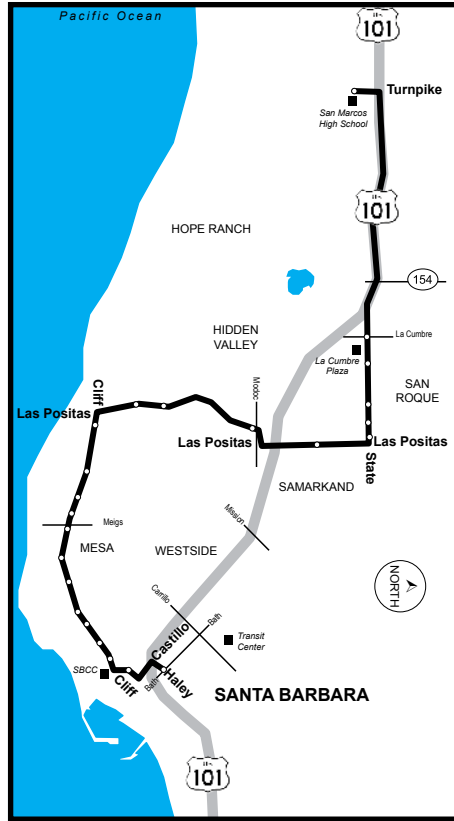

2510 San Marcos High School

Westside

AM

Line 2510 Bus Stops		Stop #
<u>Rancheria</u>	<u>Gutierrez</u>	846
• Coronel	Wentworth	694
• San Pascual	Ortega	863
• <u>San Pascual</u>	<u>Canon Perdido</u>	53
• San Andres	Anapamu	223
• San Andres	Sola	222
• San Andres	Micheltorena	221
• <u>San Andres</u>	<u>Valerio</u>	12
• San Andres	Pedregosa	220
• <u>Tumpike</u>	<u>SMHS</u>	157

2540 San Marcos High School

Mesa

AM ONLY

Line 2540 Bus Stops Stop

- Haley Bath 187
- Montecito Rancheria 189
- Cliff Loma Alta (SBCC) 22
- Cliff Weldon 190
- Cliff La Marina 191
- Cliff Terrace 192
- Cliff Santa Fe 193
- Cliff Miramesa 194
- Cliff Meigs 933
- Cliff Fellowship 349
- Cliff Flora Vista 350
- Cliff Las Positas 1110
- Las Positas Elings Park 353
- Las Positas Richelle 354
- Las Positas Modoc 773
- Las Positas Stanley 774
- State San Roque 15
- State Broadmoor 17
- State Ontare 255
- State Hope 256
- State La Cumbre 16
- Turnpike (SMHS) 157

Las paradas subrayadas son puntos de referencia.

Las paradas con acceso a silla de ruedas están marcadas con un punto (•)

Additional Bus Service to/from San Marcos High School

Line #	Area Served	Pick-Up & Drop-Off Location	Scheduled Times (Mon-Fri)
6 & 11	Transit Center, State, Hollister		
	AM Arrivals	Hollister & Turnpike	7:52, 8:07, 8:22, 8:37, 8:52, 9:07, 9:22, 9:37
	PM Departures	Hollister & Turnpike	3:37, 3:52, 4:07, 4:22, 4:37, 4:52, 5:07
6	Hollister, Old Town Goleta, Storke		
	AM Arrivals	Hollister & Turnpike	7:47, 8:17, 8:47, 9:17
	PM Departures	Hollister & Turnpike	3:17, 3:47, 4:17, 4:47
11	Hollister, Old Town, Isla Vista, Storke		
	AM Arrivals	Hollister & Turnpike	8:02, 8:32, 9:02, 9:32
	PM Departures	Hollister & Turnpike	3:02, 3:32, 4:02, 4:32