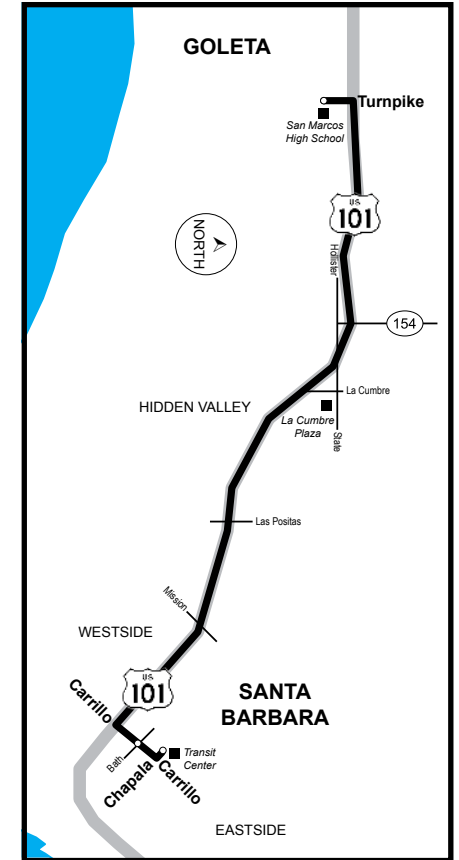

San Marcos High School 2520

PM

Transit Center

Line 2520 Bus Stops	Stop #
• <u>Turnpike</u> SMHS	157
• Carrillo Bath	667
• <u>Transit Center</u>	4

**San Marcos High School
Minimum Days:**
October 18, 2024
January 24, 2025
April 4, 2025
June 12, 2025

	San Marcos High School	Transit Center
Regular	3:50	4:10
Minimum Day	12:45	1:05

Underlined stops are time points. Wheelchair accessible stops are marked with a bullet (•)
Las paradas subrayadas son puntos de referencia.
Las paradas con acceso a silla de ruedas están marcadas con un punto (•)