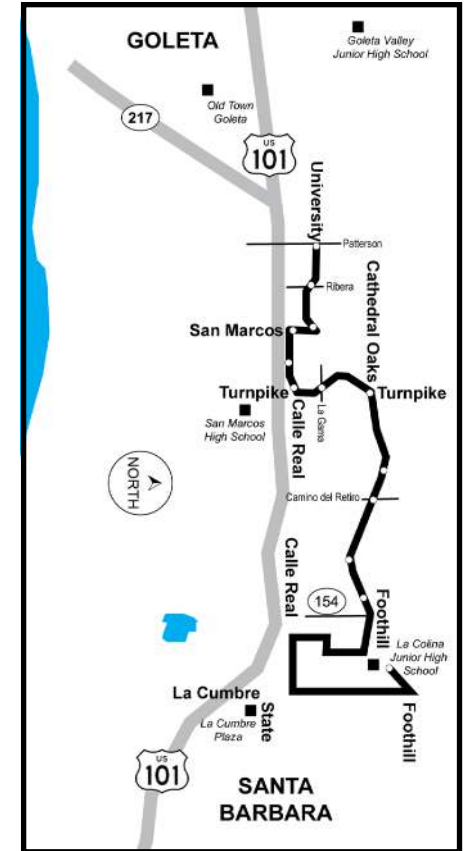

La Colina Jr. High 2420

University

PM

Line 2420 Bus Stops		Stop #
• <u>Foothill</u>	<u>La Colina JHS</u>	<u>68</u>
• Cathedral Oaks	Via Chaparral	529
• Cathedral Oaks	El Sueno	530
• Cathedral Oaks	Camino del Retiro	531
• Cathedral Oaks	Camino del Rio	1001
• Turnpike	Cathedral Oaks	1025
• Turnpike	La Gama	67
• <u>Calle Real</u>	<u>Turnpike</u>	<u>451</u>
• Calle Real	Pebble Hill	416
• San Marcos	Calle Real	417
• University	San Marcos	418
• University	Ribera	419
• <u>University</u>	<u>Patterson</u>	<u>32</u>

La Colina Jr. High School Minimum Days:
September 10, 2024
December 3, 2024
January 24, 2025
March 4, 2025
May 6, 2025
June 12, 2025

	La Colina Jr. High School	Calle Real & Turnpike	University & Patterson
Regular	3:20	3:34	3:42
Minimum Day	12:25	12:39	12:47

Underlined stops are time points. Wheelchair accessible stops are marked with a bullet (*)
Las paradas subrayadas son puntos de referencia.
Las paradas con acceso a silla de ruedas están marcadas con un punto (*)