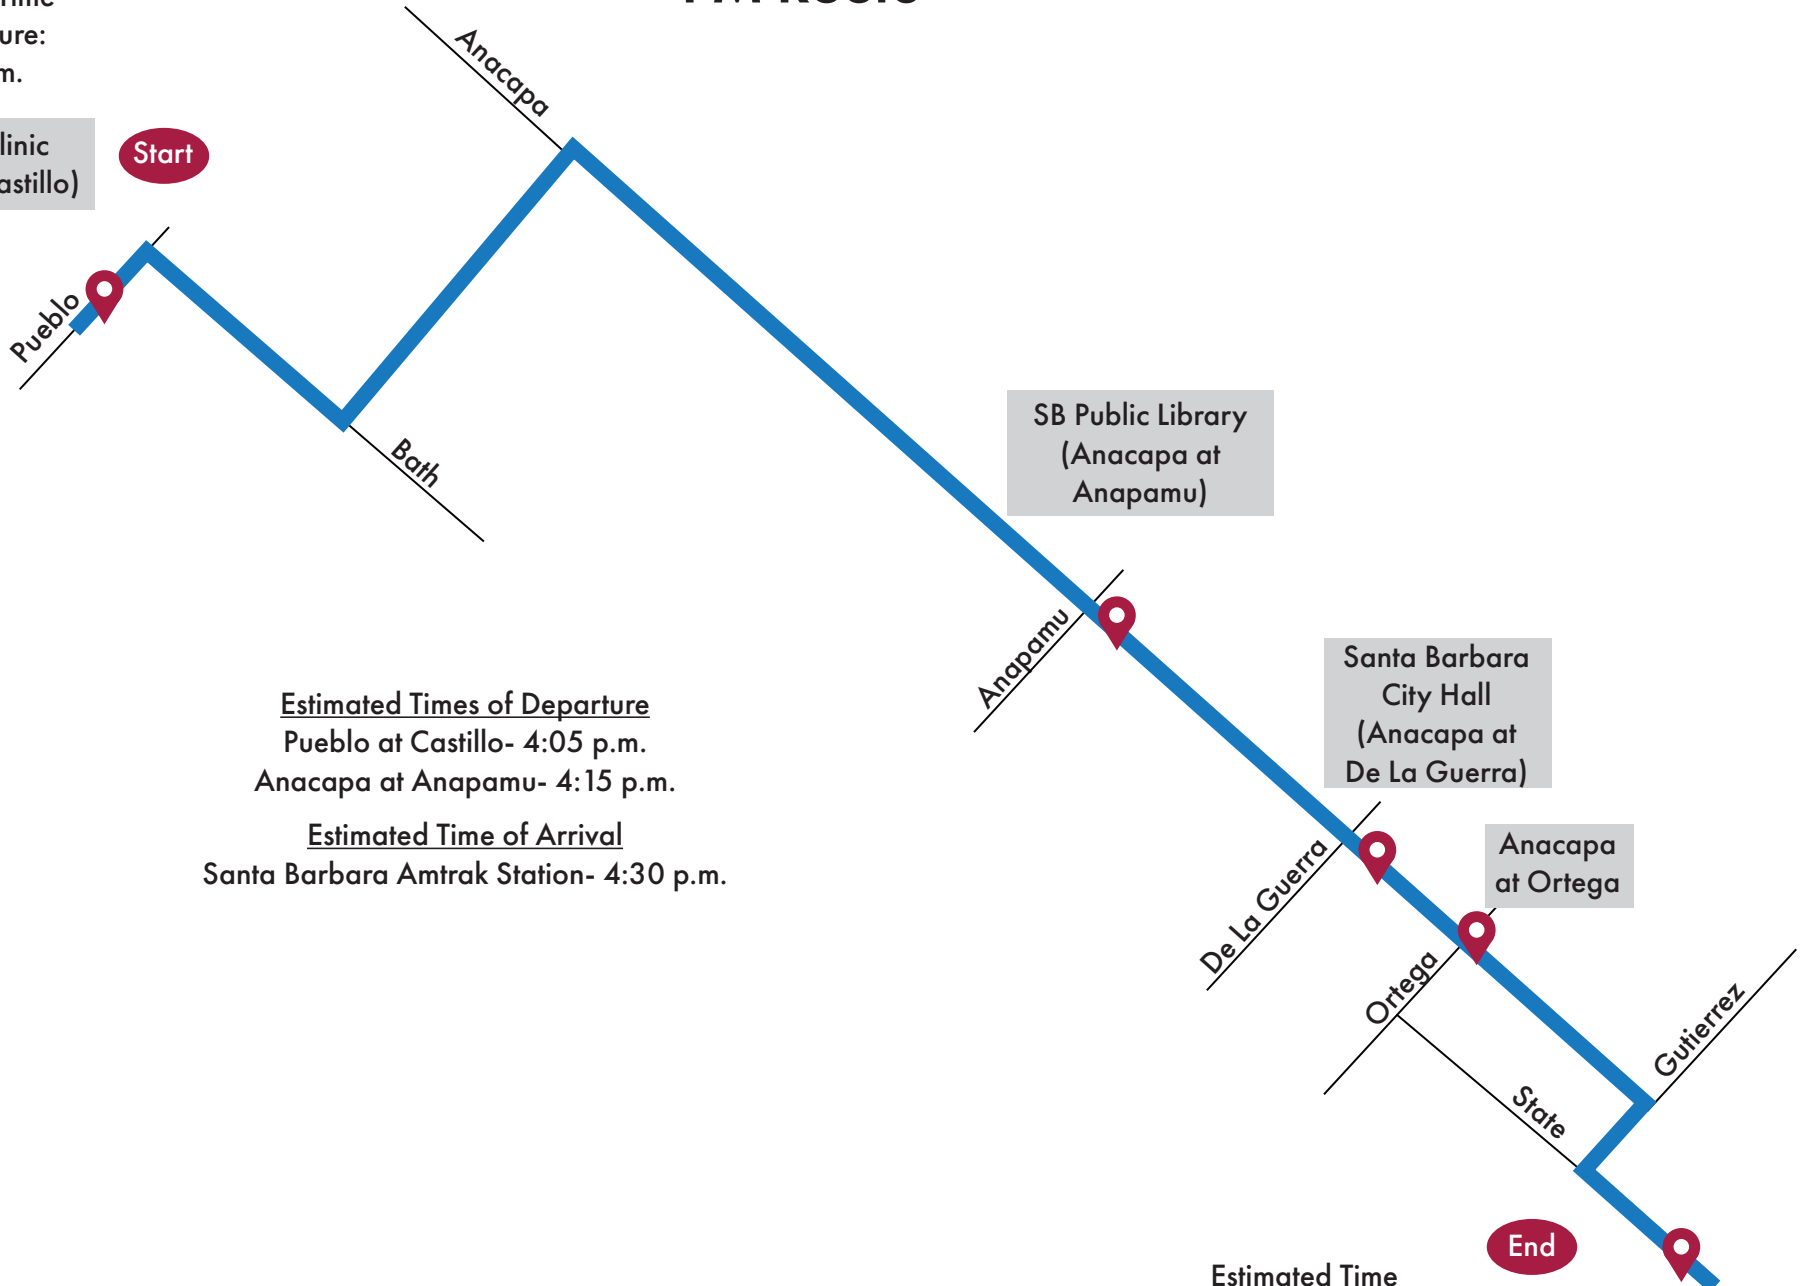

Line 92 - Santa Barbara Amtrak Shuttle PM Route

Estimated Time
of Departure:
4:05 p.m.

Sansum Clinic
(Pueblo & Castillo)

Start

Estimated Times of Departure

Pueblo at Castillo- 4:05 p.m.
Anacapa at Anapamu- 4:15 p.m.

Estimated Time of Arrival

Santa Barbara Amtrak Station- 4:30 p.m.

Estimated Time
of Arrival:
4:30 p.m.

SB Amtrak Station
(State at Yanonali)

End